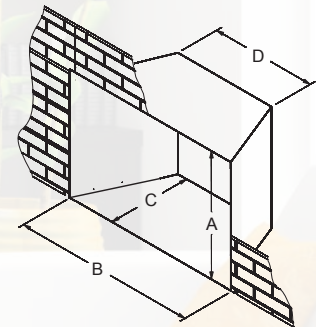

20,000 Btu Loft Series Fireplace with Decorative Metal & Glass Frame and Blue Clear Glass

Loft Series Vent-Free Fireplace Dimensions*

	VFL20IN	VFL28IN
A	29 1/4	32 1/4
B	19 3/4	22 3/4
C	12 7/16	15 7/16
D	25 5/8	28 1/2
E	16 3/16	17 13/16
F	13 9/16	15
G	25 3/4	29 1/2
H	18 1/8	21 1/8
I	15/16	15/16
J	13 1/2	15
K	1 5/8	1 5/8

Minimum Fireplace Opening Dimensions*

	VFL20IN	VFL28IN
A	19 1/4	22 1/4
B	26 3/4	30 3/4
C	12 3/4	14 1/4
D	15 3/4	19

*All measurements in inches and are approximate. Read and follow the framing dimensions in the owners manual supplied with your Empire product.