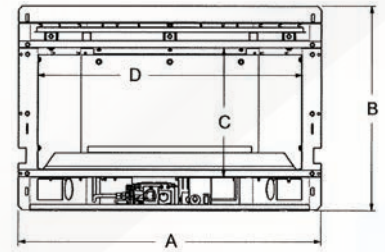

Minimum Fireplace Opening Dimensions*

	VFL20IN	VFL28IN
A	19 1/4	22 1/4
B	26 3/4	30 3/4
C	12 3/4	14 1/4
D	15 3/4	19

*All measurements in inches and are approximate. Read and follow the framing dimensions in the owners manual supplied with your Empire product.