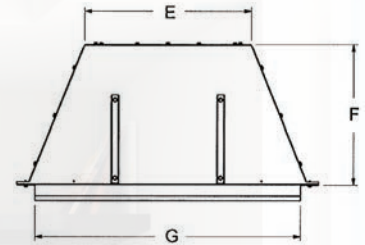

Minimum Fireplace Opening Dimensions*

	VFL20IN	VFL28IN
A	19 1/4	22 1/4
B	26 3/4	30 3/4
C	12 3/4	14 1/4
D	15 3/4	19

*All measurements in inches and are approximate. Read and follow the framing dimensions in the owners manual supplied with your Empire product.