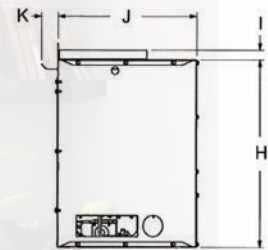

Minimum Fireplace Opening Dimensions*

	VFL20IN	VFL28IN
A	19 1/4	22 1/4
B	26 3/4	30 3/4
C	12 3/4	14 1/4
D	15 3/4	19

*All measurements in inches and are approximate. Read and follow the framing dimensions in the owners manual supplied with your Empire product.