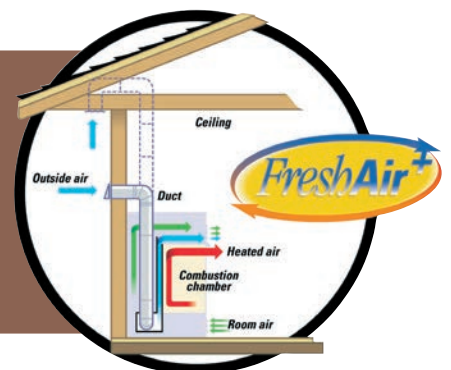

*Breckenridge Premium 36 Vent-Free Louvered Firebox with Traditional Liner.*

*Breckenridge Select 42 Vent-Free Firebox with Herringbone Liner.*

*Breckenridge Deluxe 32 Vent-Free Stainless Steel Flush Firebox with Refractory Liner.*

The optional FreshAir+ System, for Deluxe and Premium Fireboxes only, blends warmed air with incoming outside air to continuously freshen your indoor air.