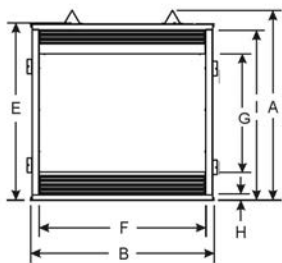

Firebox Specifications

Breckenridge Firebox Specifications

Model	A	B	C	D	E	F	G	H	I	J	K	L	M
Louvered Models													
VFD32FB	35 5/8	34 1/2	17 7/16	29	33	31	22 1/4	1 1/4	31 1/2	8 3/8	5 5/8	31 13/16	63 3/8
VFD36FB	37 5/8	39 1/2	19 13/16	33	35	36	24 1/4	1 1/4	33 1/2	8 3/8	5 5/8	36 3/16	72 3/8
VFD42FB	37 5/8	43 1/2	19 13/16	37	35	40	24 1/4	1 1/4	33 1/2	8 3/8	5 5/8	38 3/16	76 3/8
VFP32FB	41 1/8	34 1/2	21 7/16	27 1/4	38 1/2	31	27 11/16	1 1/4	37	8 3/8	5 5/8	35	69 15/16
VFP36FB	41 1/8	39 1/2	21 7/16	32 1/4	38 1/2	36	27 11/16	1 1/4	37	8 3/8	5 5/8	37 1/2	74 13/16
VFP42FB	41 1/8	43 1/2	21 7/16	36 1/4	38 1/2	40	27 11/16	1 1/4	37	8 3/8	5 5/8	39 1/2	78 15/16
Flush Models													
VFD32FB*	35 5/8	34 1/2	17 7/16	29	33	31	22 1/4	6 1/8	28 7/16	8 1/4	5 5/8	31 13/16	63 3/8
VFD36FB*	37 5/8	39 1/2	19 13/16	33	35	36	24 1/4	6 1/8	30 7/16	8 3/8	5 5/8	36 3/16	72 3/8
VFD42FB*	37 5/8	43 1/2	19 13/16	37	35	40	24 1/4	6 1/8	30 7/16	8 3/8	5 5/8	38 3/16	76 3/8
VFP32FB	41 1/8	34 1/2	21 7/16	27 1/4	38 1/2	31	27 13/16	6 1/8	34	8 3/8	5 5/8	35	69 15/16
VFP36FB	41 1/8	39 1/2	21 7/16	32 1/4	38 1/2	36	27 13/16	6 1/8	34	8 3/8	5 5/8	37 1/2	74 13/16
VFP42FB	41 1/8	43 1/2	21 7/16	36 1/4	38 1/2	40	27 13/16	6 1/8	34	8 3/8	5 5/8	39 1/2	78 15/16
VFS32FB	41 1/8	34 1/2	23 7/16	26 3/8	38 1/2	31	31 3/4	2 1/8	34	4 1/4	7 5/8	36 1/2	73 1/16
VFS36FB	41 1/8	39 1/2	23 7/16	31 3/8	38 1/2	36	31 3/4	2 1/8	34	4 1/4	7 5/8	39 1/16	78 1/16
VFS42FB	41 1/8	43 1/2	23 7/16	35 3/8	38 1/2	40	31 3/4	2 1/8	34	4 1/4	7 5/8	41 1/16	82 1/16

* Available in Matte Black or Stainless Steel

Louvered Fireboxes