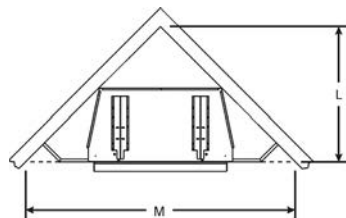

Select Fireboxes