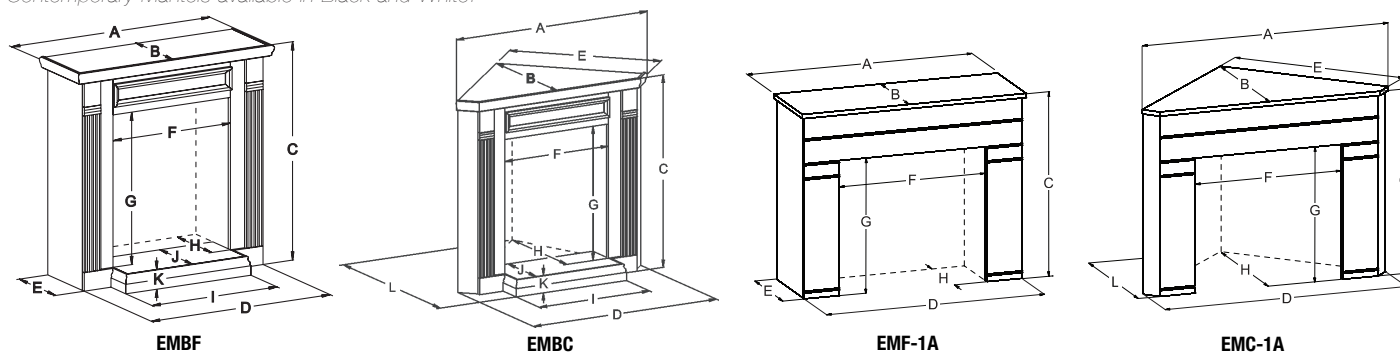

Standard Mantels available in cherry, dark oak, oak, nutmeg, white, unfinished hardwood, and unfinished oak.
Contemporary Mantels available in Black and White.

Vent-Free appliances may be installed in an aftermarket (mobile) home where not prohibited by state or local codes. The approval (G1-0504-90B) has been granted subject to the installation in compliance with CMR 248, 527 CMR 30, Massachusetts State Plumbing Code and/or the Massachusetts Fuel Gas Code.

Empire is committed to continuous product improvement; specifications are subject to change without notice. Dimensions in this brochure are approximate; read and follow the framing dimensions in the owners manual supplied with your Empire product. Flame size, shape, and color will vary from photos. Our mantels feature natural veneers and hand-rubbed finishes - wood grain and color will vary. Adjust light levels and use "natural light" incandescent bulbs to enhance the dramatic look for your wooden mantel.

Member of the following industry associations:

This appliance is design-certified to the ANSI standard by:

SINCE 1932

Empire Comfort Systems Inc.
918 Freeburg Ave.
Bellefonte, IL 62220-2623
info@empirecomfort.com

WMH-00545 1/01/13