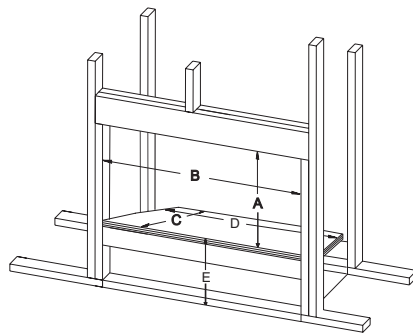

See-Through

(Shown with Surround)

	DLCX36SP
A	47 1/4
B	38 5/16
C	23
D	21
E	32 1/2
F	18 1/16
G	-
H	-
I	-
J	-
K	15 5/8
L	40 1/16
M	36 5/16
N	1 5/16
O	41

Minimum Combustible Framing Dimensions (Dimensions are approximate - See owner's manual)

Conventional

	DVL25FP	DVL33FP
A	32 1/4	35 1/4
B	29	32
C	15 1/2	17 3/8
D	21	22 3/4
E	4 (Min.)	4 (Min.)

See-Through

	DLCX36SP
A	41 1/2
B	40 1/2
C	17
D	3 (Min.)

GAS INLET		WARRANTY
Type of Gas (State on Order)	Natural or LP	All vented parts carry a 3-year limited warranty. Remote control systems carry a 1-year limited parts warranty
Iron Pipe Size (N.P.T.)	1/2 inch	
Ignition Systems	Standing Pilot/Piezo or IP	
Vent Size	4 x 6 5/8-inch (see manual for venting requirements)	