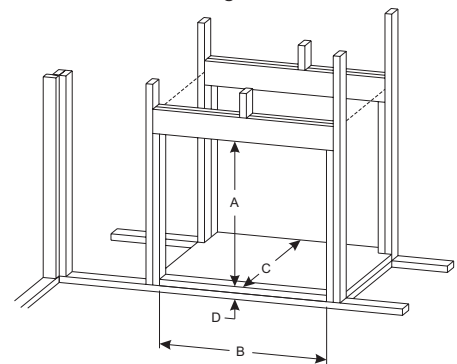

See-Through

	DLCX36SP
A	41 1/2
B	40 1/2
C	17
D	3 (Min.)

GAS INLET		WARRANTY
Type of Gas (State on Order)	Natural or LP	All vented parts carry a 3-year limited warranty. Remote control systems carry a 1-year limited parts warranty
Iron Pipe Size (N.P.T.)	1/2 inch	
Ignition Systems	Standing Pilot/Piezo or IP	
Vent Size	4 x 6 5/8-inch (see manual for venting requirements)	

Empire is committed to continuous product improvement; specifications are subject to change without notice. Dimensions in this brochure are approximate; read and follow the framing dimensions in the owners manual supplied with your Empire product. Flame size, shape, and color will vary from photos.

All direct-vent fireplaces manufactured after January 1, 2015, must be installed with a barrier screen to prevent accidental contact with hot glass. Depending on the fireplace model, the barrier screens are available separately or incorporated into decorative fronts. See owner's manual for details.

Member of the following industry associations:

This appliance is design-certified to the ANSI standard by:

SINCE 1932

Empire Comfort Systems
918 Freeburg Ave. Belleville, IL 62220-2623
info@empirecomfort.com

ECS-00903 1/01/15

The Empire Comfort Systems names and logos are registered U.S. trademarks.