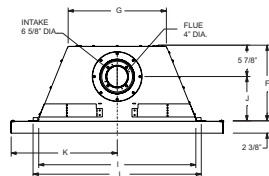

Hammered Pewter

Stainless Steel

Black Polished
Decorative Glass

Blue Clear
Decorative Glass

Clear Frost
Decorative Glass

Loft Contemporary See-Through Direct-Vent Fireplaces

The 36-inch Loft See-Through Fireplace (30,000 Btu) measures just 18 inches deep and includes our premium Multi-Function remote control to vary the flame height and blower speed, and operate the light - all from the comfort of your recliner.

(Shown with Surround)

	DVL25FP	DVL33FP
A	37 1/2	40 1/2
B	26	29
C	14 1/4	16 3/4
D	10 7/16	13 7/16
E	25 1/4	28 1/4
F	12 7/8	14 3/8
G	17	18 7/8
H	20 1/8	23 1/8
I	27	30
J	6 7/8	8 1/2
K	18 3/4	20 1/4
L	29	32
M	24 3/16	27 3/16
N	2	2
O	31 3/8	34 3/8