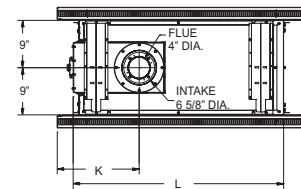

(Shown with Surround)

	DVL25FP	DVL33FP
A	37 1/2	40 1/2
B	26	29
C	14 1/4	16 3/4
D	10 7/16	13 7/16
E	25 1/4	28 1/4
F	12 7/8	14 3/8
G	17	18 7/8
H	20 1/8	23 1/8
I	27	30
J	6 7/8	8 1/2
K	18 3/4	20 1/4
L	29	32
M	24 3/16	27 3/16
N	2	2
O	31 3/8	34 3/8

See-Through

(Shown with Surround)

	DLCX36SP
A	47 1/4
B	38 5/16
C	23
D	21
E	32 1/2
F	18 1/16
G	-
H	-
I	-
J	-
K	15 5/8
L	40 1/16
M	36 5/16
N	1 5/16
O	41

Minimum Combustible Framing Dimensions (Dimensions are approximate - See owner's manual)