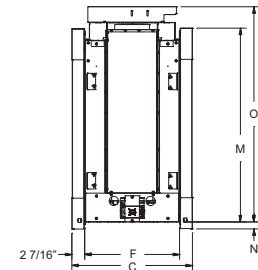

(Shown with Surround)

	DVL25FP	DVL33FP
A	37 1/2	40 1/2
B	26	29
C	14 1/4	16 3/4
D	10 7/16	13 7/16
E	25 1/4	28 1/4
F	12 7/8	14 3/8
G	17	18 7/8
H	20 1/8	23 1/8
I	27	30
J	6 7/8	8 1/2
K	18 3/4	20 1/4
L	29	32
M	24 3/16	27 3/16
N	2	2
O	31 3/8	34 3/8

See-Through

(Shown with Surround)

	DLCX36SP
A	47 1/4
B	38 5/16
C	23
D	21
E	32 1/2
F	18 1/16
G	-
H	-
I	-
J	-
K	15 5/8
L	40 1/16
M	36 5/16
N	1 5/16
O	41

Minimum Combustible Framing Dimensions (Dimensions are approximate - See owner's manual)