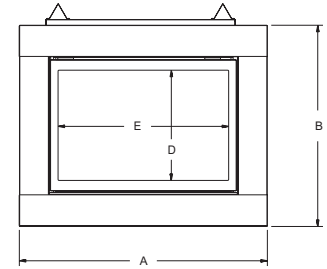

(Shown with Surround)

	DVL25FP	DVL33FP
A	37 1/2	40 1/2
B	26	29
C	14 1/4	16 3/4
D	10 7/16	13 7/16
E	25 1/4	28 1/4
F	12 7/8	14 3/8
G	17	18 7/8
H	20 1/8	23 1/8
I	27	30
J	6 7/8	8 1/2
K	18 3/4	20 1/4
L	29	32
M	24 3/16	27 3/16
N	2	2
O	31 3/8	34 3/8

See-Through

(Shown with Surround)

	DLCX36SP
A	47 1/4
B	38 5/16
C	23
D	21
E	32 1/2
F	18 1/16
G	-
H	-
I	-
J	-
K	15 5/8
L	40 1/16
M	36 5/16
N	1 5/16
O	41

Minimum Combustible Framing Dimensions (Dimensions are approximate - See owner's manual)