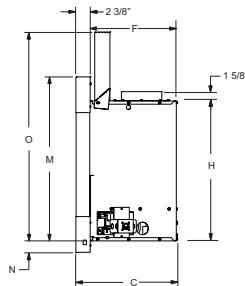

Hammered Pewter

Stainless Steel

Black Polished
Decorative Glass

Blue Clear
Decorative Glass

Clear Frost
Decorative Glass

Loft Contemporary See-Through Direct-Vent Fireplaces

The 36-inch Loft See-Through Fireplace (30,000 Btu) measures just 18 inches deep and includes our premium Multi-Function remote control to vary the flame height and blower speed, and operate the light - all from the comfort of your recliner.

(Shown with Surround)

	DVL25FP	DVL33FP
A	37 1/2	40 1/2
B	26	29
C	14 1/4	16 3/4
D	10 7/16	13 7/16
E	25 1/4	28 1/4
F	12 7/8	14 3/8
G	17	18 7/8
H	20 1/8	23 1/8
I	27	30
J	6 7/8	8 1/2
K	18 3/4	20 1/4
L	29	32
M	24 3/16	27 3/16
N	2	2
O	31 3/8	34 3/8