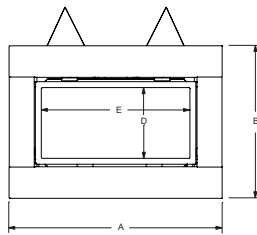

Loft Series Direct-Vent Fireplace Dimensions (in inches) (Dimensions are approximate - See owner's manual)

Conventional

(Shown with Surround)

	DVL25FP	DVL33FP
A	37 1/2	40 1/2
B	26	29
C	14 1/4	16 3/4
D	10 7/16	13 7/16
E	25 1/4	28 1/4
F	12 7/8	14 3/8
G	17	18 7/8
H	20 1/8	23 1/8
I	27	30
J	6 7/8	8 1/2
K	18 3/4	20 1/4
L	29	32
M	24 3/16	27 3/16
N	2	2
O	31 3/8	34 3/8