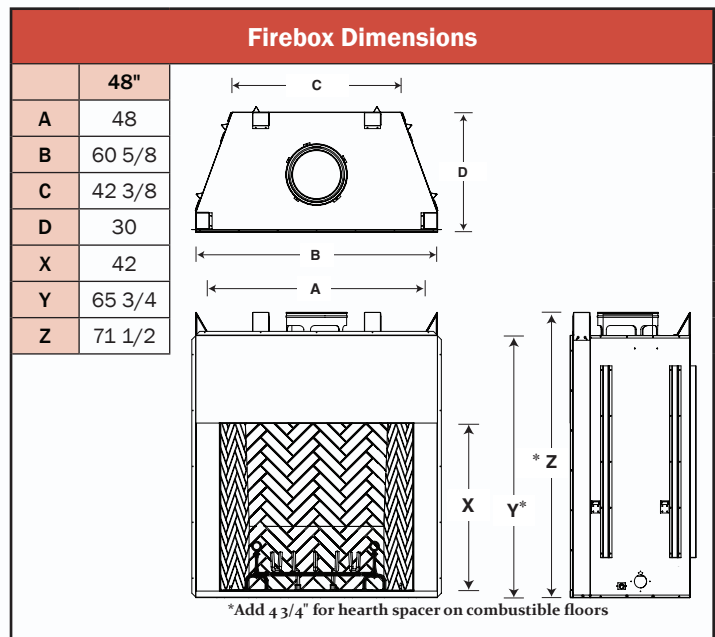

FMI PRODUCTS, LLC

www.FMIPRODUCTS.com

For more information, call (866) 328-4537

FA6985-0212

© 2012 FMI PRODUCTS, LLC

Product design, features and specifications are subject to change at any time. Refer to current product instructions prior to installation.

Printed in U.S.A.