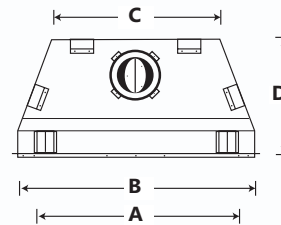

Firebox Dimensions

	36"	42"	50"
A	36"	42"	50"
B	45"	51"	59"
C	29 1/8"	30 1/2"	38 1/2"
D	26 1/2"	29"	29"
X	30"	30"	30"
Y	49"	49"	49"
Z	66 1/4"	67"	67"

FMI PRODUCTS, LLC

www.FMIPRODUCTS.com

For more information, call (866) 328-4537