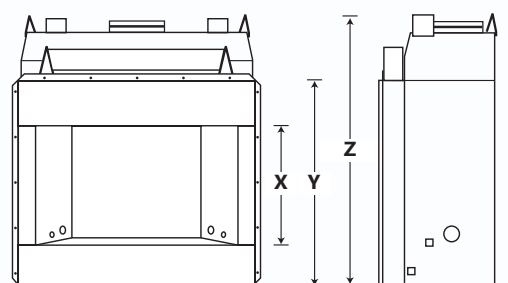

Firebox Dimensions

	36"	42"	50"
A	36"	42"	50"
B	45"	51"	59"
C	29 1/8"	30 1/2"	38 1/2"
D	26 1/2"	29"	29"
X	30"	30"	30"
Y	49"	49"	49"
Z	66 1/4"	67"	67"

FMI PRODUCTS, LLC

www.FMIPRODUCTS.com

For more information, call (866) 328-4537