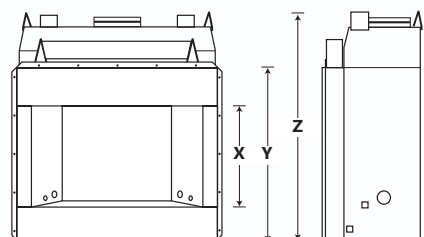

Accessory Offering Summary

- Extruded Aluminum Bi-Fold Glass Doors (Black, Brushed Brass & Platinum)
- Outside Air Kits (For indoor applications)
- Gas Log Kits and Accessories

Firebox Dimensions

	36"	42"	50"
A	36"	42"	50"
B	45"	51"	59"
C	29 1/8"	30 1/2"	38 1/2"
D	26 1/2"	29"	29"
X	30"	30"	30"
Y	49"	49"	49"
Z	66 1/4"	67"	67"