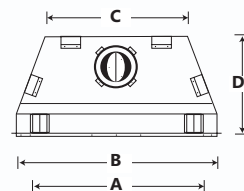

Accessory Offering Summary

- Extruded Aluminum Bi-Fold Glass Doors (Black, Brushed Brass & Platinum)
- Outside Air Kits (For indoor applications)
- Gas Log Kits and Accessories

Firebox Dimensions

	36"	42"	50"
A	36"	42"	50"
B	45"	51"	59"
C	29 1/8"	30 1/2"	38 1/2"
D	26 1/2"	29"	29"
X	30"	30"	30"
Y	49"	49"	49"
Z	66 1/4"	67"	67"