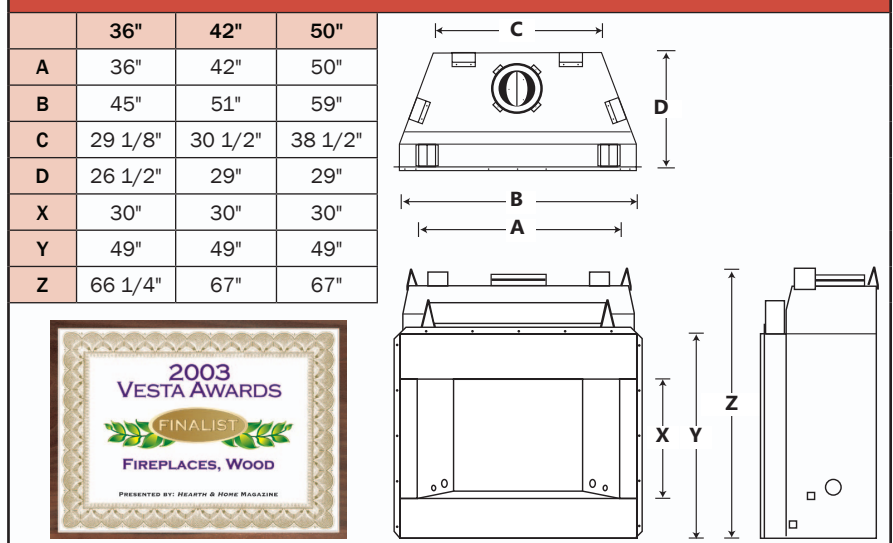

Firebox Dimensions

FMI PRODUCTS, LLC

www.FMIPRODUCTS.com

For more information, call (866) 328-4537

FA6344-0312

© 2012 FMI PRODUCTS, LLC

Product design, features and specifications are subject to change at any time. Refer to current product instructions prior to installation.

Printed in U.S.A.