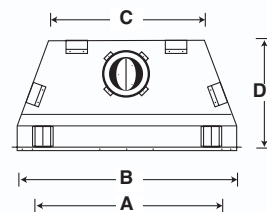

Firebox Dimensions

	36"	42"	50"
A	36"	42"	50"
B	45"	51"	59"
C	29 1/8"	30 1/2"	38 1/2"
D	26 1/2"	29"	29"
X	30"	30"	30"
Y	49"	49"	49"
Z	66 1/4"	67"	67"

ANSI UL 127 Certified

FMI PRODUCTS, LLC

www.FMIPRODUCTS.com