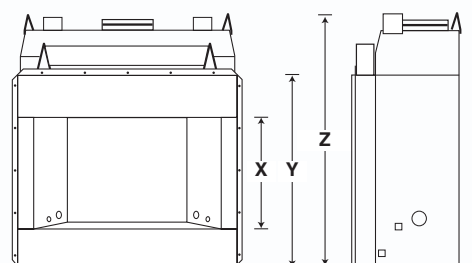

Firebox Dimensions

	36"	42"	50"
A	36"	42"	50"
B	45"	51"	59"
C	29 1/8"	30 1/2"	38 1/2"
D	26 1/2"	29"	29"
X	30"	30"	30"
Y	49"	49"	49"
Z	66 1/4"	67"	67"

ANSI UL 127 Certified

FMI PRODUCTS, LLC

www.FMIPRODUCTS.com