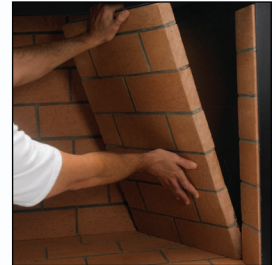

Firebrick system features steel reinforced, factory-built and grouted masonry walls that easily slip into place and securely fasten to the steel fireplace chassis.