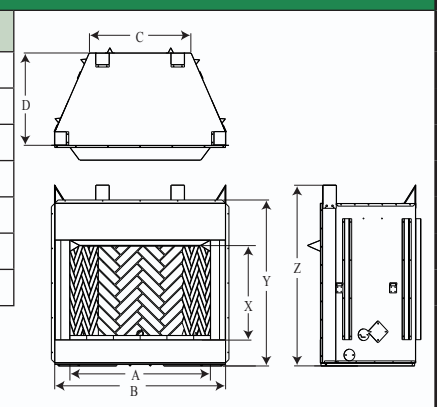

Bavarian Masonry are available in 36", 42" and 50" wide openings with Full 30" clear opening height.

Bavarian Masonry Vent-Free Firebox Product Offering

MODEL	DESCRIPTION	BRICK PATTERN	BRICK COLOR
UM36SIA/UM36SRA	36" Masonry Firebox	Stacked	Ivory/Warm Red
UM36TSA/UM36TSRA	36" Masonry Firebox	Split Stacked	Ivory/Warm Red
UM36HIA/UM36HRA	36" Masonry Firebox	Herringbone	Ivory/Warm Red
UM36THIA/UM36THRA	36" Masonry Firebox	Split Herringbone	Ivory/Warm Red
UM42SIA/UM42SRA	42" Masonry Firebox	Stacked	Ivory/Warm Red
UM42TSA/UM42TSRA	42" Masonry Firebox	Split Stacked	Ivory/Warm Red
UM42HIA/UM42HRA	42" Masonry Firebox	Herringbone	Ivory/Warm Red
UM42THIA/UM42THRA	42" Masonry Firebox	Split Herringbone	Ivory/Warm Red
UM50SIA/UM50SRA	50" Masonry Firebox	Stacked	Ivory/Warm Red
UM50TSA/UM50TSRA	50" Masonry Firebox	Split Stacked	Ivory/Warm Red
UM50HIA/UM50HRA	50" Masonry Firebox	Herringbone	Ivory/Warm Red
UM50THIA/UM50THRA	50" Masonry Firebox	Split Herringbone	Ivory/Warm Red

Accessory Offering Summary

- Outside Combustion Air Kits
- Gas Log Kits

Your Choice of traditional stacked or herringbone brick pattern, available in both Warm Red and Ivory.

Firebox Dimensions

	36"	42"	50"
A	36"	42"	50"
B	45"	51"	59"
C	29"	30 1/2"	38 1/2"
D	26"	28"	28"
X	30"	30"	30"
Y	49"	49"	49"
Z	54 1/2"	54 1/2"	54 1/2"