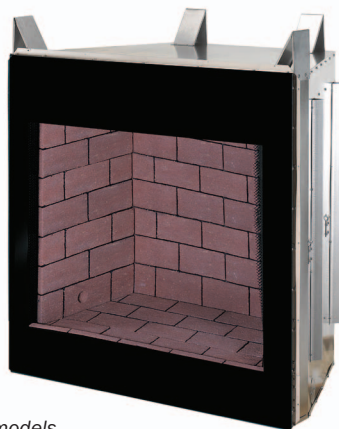

Bavarian models are available in 36", 42" and 50" wide openings with Full 30" clear opening height.

Bavarian Vent-Free Firebox Product Offering			
MODEL	DESCRIPTION	BRICK PATTERN	BRICK COLOR
U36SR	36" Firebox	Stacked	Warm Red
U36HR	36" Firebox	Herringbone	Warm Red
U42SR	42" Firebox	Stacked	Warm Red
U42HR	42" Firebox	Herringbone	Warm Red
U50SR	50" Firebox	Stacked	Warm Red
U50HR	50" Firebox	Herringbone	Warm Red

Accessory Offering Summary
• Outside Combustion Air Kits   • Gas Log Kits

Simply add a FMI log set to your Bavarian, such as the the Giant Timbers Vent-Free gas log set.