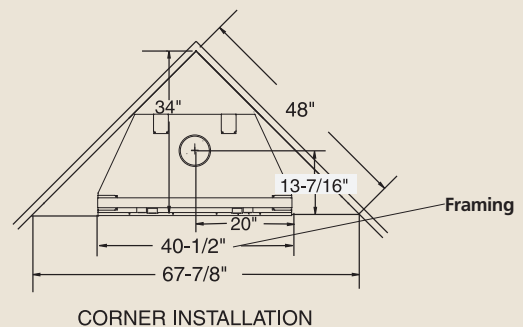

A Brand of Monessen Hearth Systems Co.
149 Cleveland Drive, Paris, Kentucky 40361

www.monessenhearth.com

To avoid personal injury or property damage, the product described by this brochure must be installed, operated and maintained in strict compliance with the instructions packaged with the product and all applicable building or fire codes. Contact local building or fire officials about restrictions and installation inspection requirements. All photographs and drawings on this brochure are for illustrative purposes only and are not intended for, nor should they be used as a substitute for the instructions packaged with the unit. Appearance and specifications of the product are subject to change without notice. © 2010 Monessen Hearth Systems Co. 09/10 ver 1