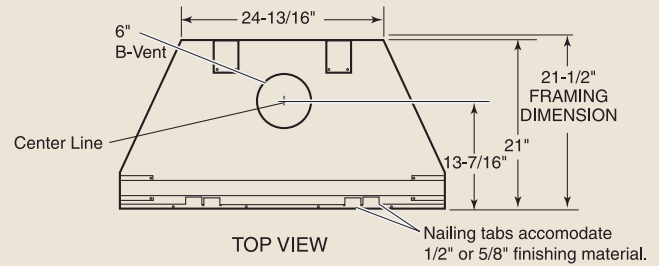

A Brand of Monessen Hearth Systems Co.
149 Cleveland Drive, Paris, Kentucky 40361

www.monessenhearth.com

To avoid personal injury or property damage, the product described by this brochure must be installed, operated and maintained in strict compliance with the instructions packaged with the product and all applicable building or fire codes. Contact local building or fire officials about restrictions and installation inspection requirements. All photographs and drawings on this brochure are for illustrative purposes only and are not intended for, nor should they be used as a substitute for the instructions packaged with the unit. Appearance and specifications of the product are subject to change without notice. © 2010 Monessen Hearth Systems Co. 09/10 ver 1