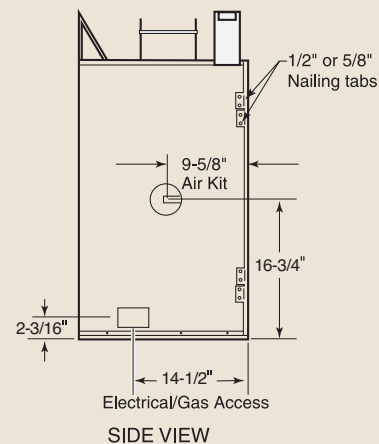

A Brand of Monessen Hearth Systems Co.
149 Cleveland Drive, Paris, Kentucky 40361

www.monessenhearth.com

To avoid personal injury or property damage, the product described by this brochure must be installed, operated and maintained in strict compliance with the instructions packaged with the product and all applicable building or fire codes. Contact local building or fire officials about restrictions and installation inspection requirements. All photographs and drawings on this brochure are for illustrative purposes only and are not intended for, nor should they be used as a substitute for the instructions packaged with the unit. Appearance and specifications of the product are subject to change without notice. © 2010 Monessen Hearth Systems Co. 09/10 ver 1