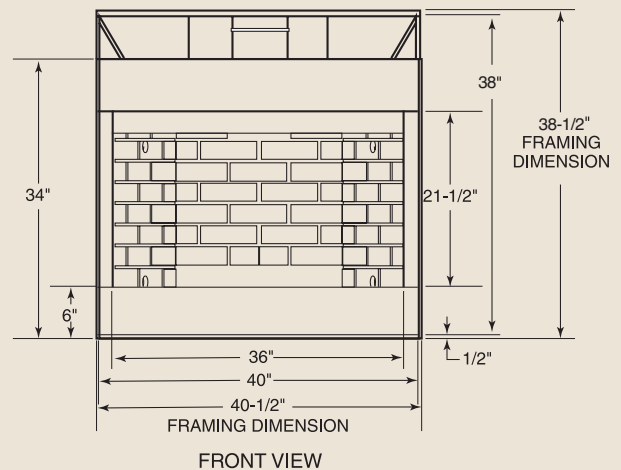

A Brand of Monessen Hearth Systems Co.
149 Cleveland Drive, Paris, Kentucky 40361

www.monessenhearth.com

To avoid personal injury or property damage, the product described by this brochure must be installed, operated and maintained in strict compliance with the instructions packaged with the product and all applicable building or fire codes. Contact local building or fire officials about restrictions and installation inspection requirements. All photographs and drawings on this brochure are for illustrative purposes only and are not intended for, nor should they be used as a substitute for the instructions packaged with the unit. Appearance and specifications of the product are subject to change without notice. © 2010 Monessen Hearth Systems Co. 09/10 ver 1