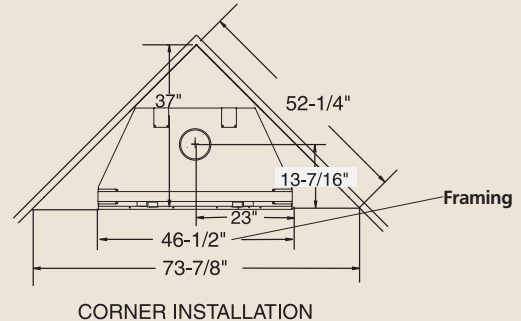

A Brand of Monessen Hearth Systems Co.
149 Cleveland Drive, Paris, Kentucky 40361

www.monessenhearth.com

To avoid personal injury or property damage, the product described by this brochure must be installed, operated and maintained in strict compliance with the instructions packaged with the product and all applicable building or fire codes. Contact local building or fire officials about restrictions and installation inspection requirements. All photographs and drawings on this brochure are for illustrative purposes only and are not intended for, nor should they be used as a substitute for the instructions packaged with the unit. Appearance and specifications of the product are subject to change without notice. © 2009 Monessen Hearth Systems Co. 09/10 ver 1