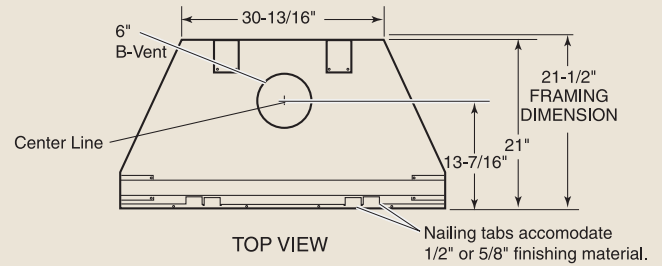

A Brand of Monessen Hearth Systems Co.
149 Cleveland Drive, Paris, Kentucky 40361

www.monessenhearth.com

To avoid personal injury or property damage, the product described by this brochure must be installed, operated and maintained in strict compliance with the instructions packaged with the product and all applicable building or fire codes. Contact local building or fire officials about restrictions and installation inspection requirements. All photographs and drawings on this brochure are for illustrative purposes only and are not intended for, nor should they be used as a substitute for the instructions packaged with the unit. Appearance and specifications of the product are subject to change without notice. © 2009 Monessen Hearth Systems Co. 09/10 ver 1