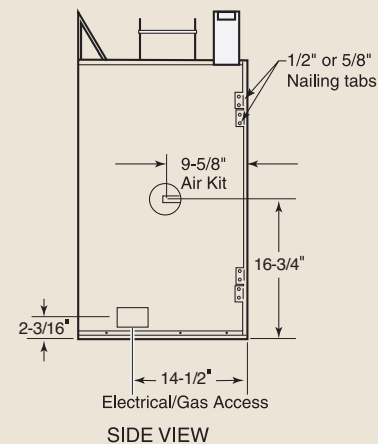

A Brand of Monessen Hearth Systems Co.
149 Cleveland Drive, Paris, Kentucky 40361

www.monessenhearth.com

To avoid personal injury or property damage, the product described by this brochure must be installed, operated and maintained in strict compliance with the instructions packaged with the product and all applicable building or fire codes. Contact local building or fire officials about restrictions and installation inspection requirements. All photographs and drawings on this brochure are for illustrative purposes only and are not intended for, nor should they be used as a substitute for the instructions packaged with the unit. Appearance and specifications of the product are subject to change without notice. © 2009 Monessen Hearth Systems Co. 09/10 ver 1