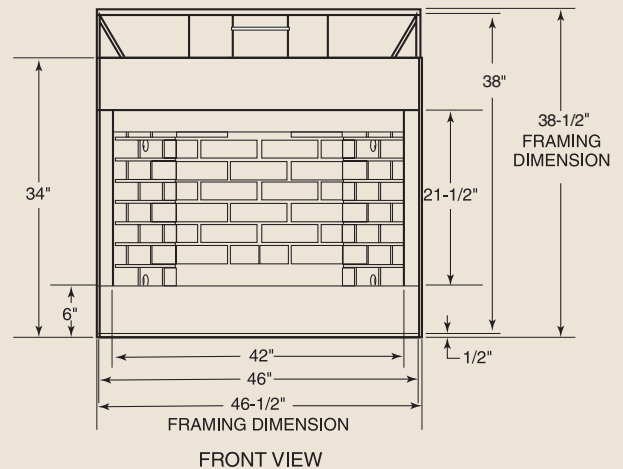

A Brand of Monessen Hearth Systems Co.
149 Cleveland Drive, Paris, Kentucky 40361

www.monessenhearth.com

To avoid personal injury or property damage, the product described by this brochure must be installed, operated and maintained in strict compliance with the instructions packaged with the product and all applicable building or fire codes. Contact local building or fire officials about restrictions and installation inspection requirements. All photographs and drawings on this brochure are for illustrative purposes only and are not intended for, nor should they be used as a substitute for the instructions packaged with the unit. Appearance and specifications of the product are subject to change without notice. © 2009 Monessen Hearth Systems Co. 09/10 ver 1