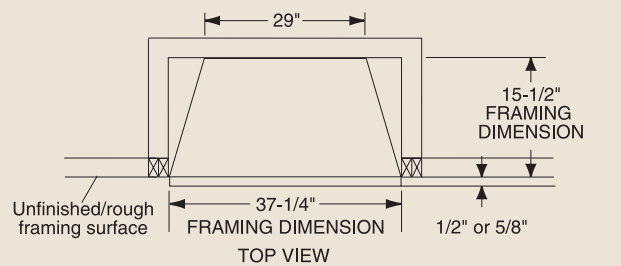

A Brand of Monessen Hearth Systems Co.
149 Cleveland Drive, Paris, Kentucky 40361

www.monessenhearth.com

To avoid personal injury or property damage, the product described by this brochure must be installed, operated and maintained in strict compliance with the instructions packaged with the product and all applicable building or fire codes. Contact local building or fire officials about restrictions and installation inspection requirements. All photographs and drawings on this brochure are for illustrative purposes only and are not intended for, nor should they be used as a substitute for the instructions packaged with the unit. Appearance and specifications of the product are subject to change without notice. © 2009 Monessen Hearth Systems Co.