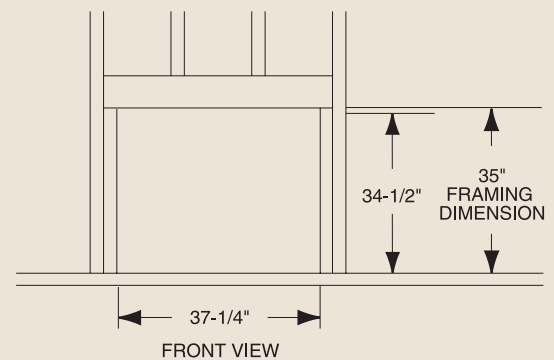

A Brand of Monessen Hearth Systems Co.
149 Cleveland Drive, Paris, Kentucky 40361

www.monessenhearth.com

To avoid personal injury or property damage, the product described by this brochure must be installed, operated and maintained in strict compliance with the instructions packaged with the product and all applicable building or fire codes. Contact local building or fire officials about restrictions and installation inspection requirements. All photographs and drawings on this brochure are for illustrative purposes only and are not intended for, nor should they be used as a substitute for the instructions packaged with the unit. Appearance and specifications of the product are subject to change without notice. © 2009 Monessen Hearth Systems Co.