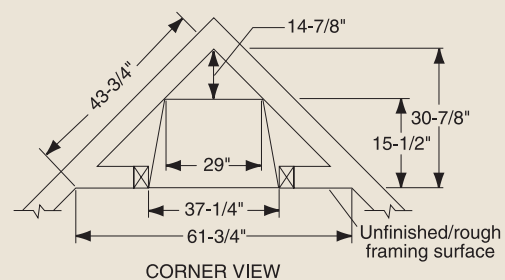

A Brand of Monessen Hearth Systems Co.
149 Cleveland Drive, Paris, Kentucky 40361

www.monessenhearth.com

To avoid personal injury or property damage, the product described by this brochure must be installed, operated and maintained in strict compliance with the instructions packaged with the product and all applicable building or fire codes. Contact local building or fire officials about restrictions and installation inspection requirements. All photographs and drawings on this brochure are for illustrative purposes only and are not intended for, nor should they be used as a substitute for the instructions packaged with the unit. Appearance and specifications of the product are subject to change without notice. © 2009 Monessen Hearth Systems Co.