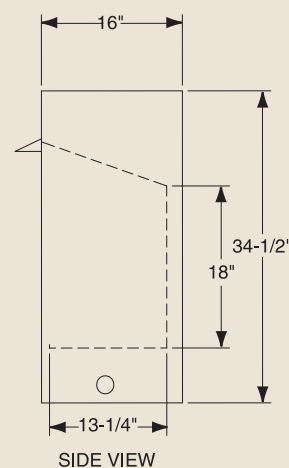

A Brand of Monessen Hearth Systems Co.
149 Cleveland Drive, Paris, Kentucky 40361

www.monessenhearth.com

To avoid personal injury or property damage, the product described by this brochure must be installed, operated and maintained in strict compliance with the instructions packaged with the product and all applicable building or fire codes. Contact local building or fire officials about restrictions and installation inspection requirements. All photographs and drawings on this brochure are for illustrative purposes only and are not intended for, nor should they be used as a substitute for the instructions packaged with the unit. Appearance and specifications of the product are subject to change without notice. © 2009 Monessen Hearth Systems Co.