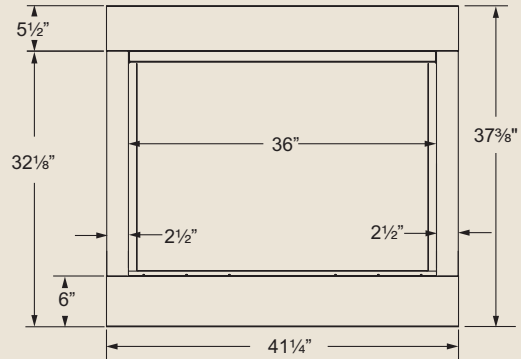

A Brand of Monessen Hearth Systems Co.
149 Cleveland Drive, Paris, Kentucky 40361

www.monessenhearth.com

To avoid personal injury or property damage, the product described by this brochure must be installed, operated and maintained in strict compliance with the instructions packaged with the product and all applicable building or fire codes. Contact local building or fire officials about restrictions and installation inspection requirements. All photographs and drawings on this brochure are for illustrative purposes only and are not intended for, nor should they be used as a substitute for the instructions packaged with the unit. Appearance and specifications of the product are subject to change without notice. © 2009 Monessen Hearth Systems Co.