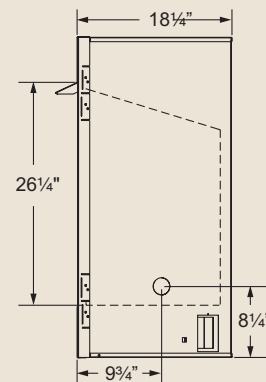

A Brand of Monessen Hearth Systems Co.
149 Cleveland Drive, Paris, Kentucky 40361

www.monessenhearth.com

To avoid personal injury or property damage, the product described by this brochure must be installed, operated and maintained in strict compliance with the instructions packaged with the product and all applicable building or fire codes. Contact local building or fire officials about restrictions and installation inspection requirements. All photographs and drawings on this brochure are for illustrative purposes only and are not intended for, nor should they be used as a substitute for the instructions packaged with the unit. Appearance and specifications of the product are subject to change without notice. © 2009 Monessen Hearth Systems Co.