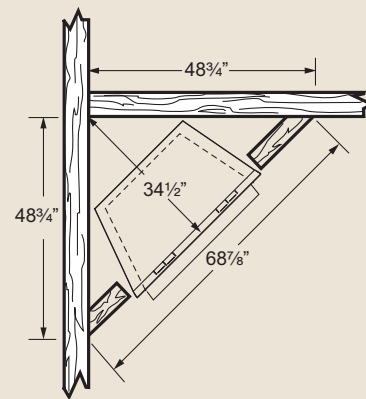

A Brand of Monessen Hearth Systems Co.
149 Cleveland Drive, Paris, Kentucky 40361

www.monessenhearth.com

To avoid personal injury or property damage, the product described by this brochure must be installed, operated and maintained in strict compliance with the instructions packaged with the product and all applicable building or fire codes. Contact local building or fire officials about restrictions and installation inspection requirements. All photographs and drawings on this brochure are for illustrative purposes only and are not intended for, nor should they be used as a substitute for the instructions packaged with the unit. Appearance and specifications of the product are subject to change without notice. © 2009 Monessen Hearth Systems Co.