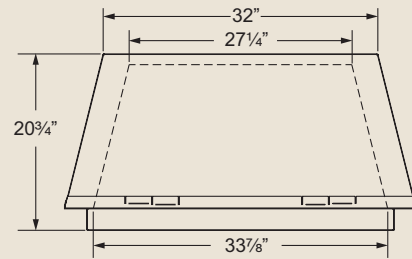

A Brand of Monessen Hearth Systems Co.
149 Cleveland Drive, Paris, Kentucky 40361

www.monessenhearth.com

To avoid personal injury or property damage, the product described by this brochure must be installed, operated and maintained in strict compliance with the instructions packaged with the product and all applicable building or fire codes. Contact local building or fire officials about restrictions and installation inspection requirements. All photographs and drawings on this brochure are for illustrative purposes only and are not intended for, nor should they be used as a substitute for the instructions packaged with the unit. Appearance and specifications of the product are subject to change without notice. © 2009 Monessen Hearth Systems Co.