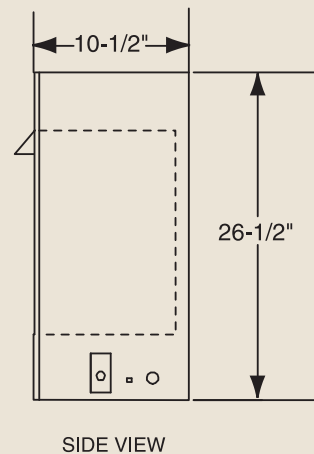

A Brand of Monessen Hearth Systems Co.
149 Cleveland Drive, Paris, Kentucky 40361

www.monessenhearth.com

To avoid personal injury or property damage, the product described by this brochure must be installed, operated and maintained in strict compliance with the instructions packaged with the product and all applicable building or fire codes. Contact local building or fire officials about restrictions and installation inspection requirements. All photographs and drawings on this brochure are for illustrative purposes only and are not intended for, nor should they be used as a substitute for the instructions packaged with the unit. Appearance and specifications of the product are subject to change without notice. © 2009 Monessen Hearth Systems Co.