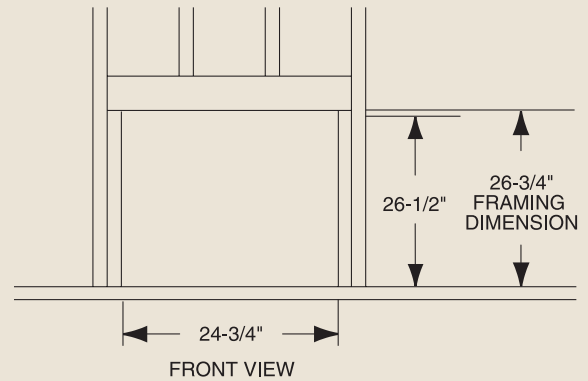

A Brand of Monessen Hearth Systems Co.
149 Cleveland Drive, Paris, Kentucky 40361

www.monessenhearth.com

To avoid personal injury or property damage, the product described by this brochure must be installed, operated and maintained in strict compliance with the instructions packaged with the product and all applicable building or fire codes. Contact local building or fire officials about restrictions and installation inspection requirements. All photographs and drawings on this brochure are for illustrative purposes only and are not intended for, nor should they be used as a substitute for the instructions packaged with the unit. Appearance and specifications of the product are subject to change without notice. © 2009 Monessen Hearth Systems Co.