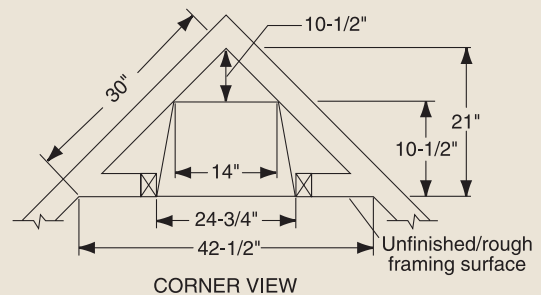

A Brand of Monessen Hearth Systems Co.
149 Cleveland Drive, Paris, Kentucky 40361

www.monessenhearth.com

To avoid personal injury or property damage, the product described by this brochure must be installed, operated and maintained in strict compliance with the instructions packaged with the product and all applicable building or fire codes. Contact local building or fire officials about restrictions and installation inspection requirements. All photographs and drawings on this brochure are for illustrative purposes only and are not intended for, nor should they be used as a substitute for the instructions packaged with the unit. Appearance and specifications of the product are subject to change without notice. © 2009 Monessen Hearth Systems Co.