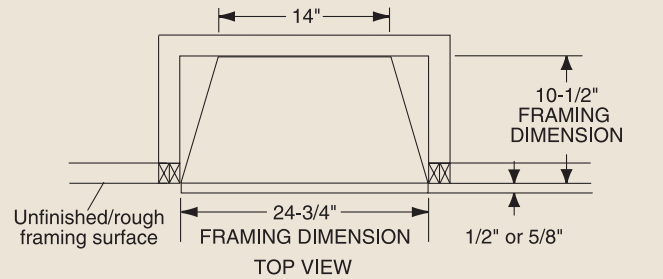

PRODUCT SPECIFICATIONS
DFX24C Vent Free

INTERIOR DIMENSIONS

Front opening width: 21"
 Front opening height: 17"
 Rear wall width: 13-1/8"
 Firebox depth: 9"

TECHNICAL INFORMATION

Max. BTU Input: 22,000 BTU/HR
 Ignition System: Standing Pilot
 Gas Type: Natural or LP
 Clearance to Fireplace: Zero
 CSA Design Certified

FIELD INSTALLED ACCESSORIES

Louvers: Polished Brass
 Black Small Face Plate (31" H x 33" W): Includes Brass Trim
 Variable Thermostat Controlled Forced Air Blower (135cfm) -BLOT
 Cottage Clay firebrick
 Ambient Technologies™ Remote Controls and Thermostats
 Wood Cabinet Surrounds and Hearths