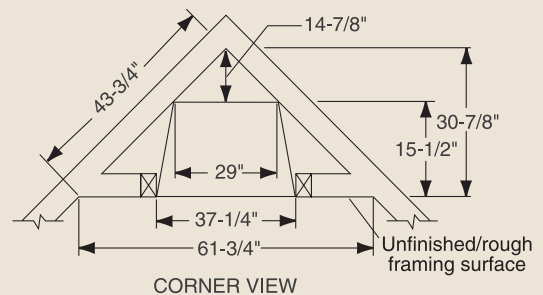

A Brand of Monessen Hearth Systems Co.
149 Cleveland Drive, Paris, Kentucky 40361

www.monessenhearth.com

To avoid personal injury or property damage, the product described by this brochure must be installed, operated and maintained in strict compliance with the instructions packaged with the product and all applicable building or fire codes. Contact local building or fire officials about restrictions and installation inspection requirements. All photographs and drawings on this brochure are for illustrative purposes only and are not intended for, nor should they be used as a substitute for the instructions packaged with the unit. Appearance and specifications of the product are subject to change without notice. © 2009 Monessen Hearth Systems Co.