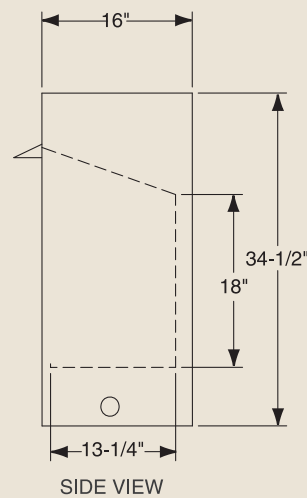

A Brand of Monessen Hearth Systems Co.
149 Cleveland Drive, Paris, Kentucky 40361

www.monessenhearth.com

To avoid personal injury or property damage, the product described by this brochure must be installed, operated and maintained in strict compliance with the instructions packaged with the product and all applicable building or fire codes. Contact local building or fire officials about restrictions and installation inspection requirements. All photographs and drawings on this brochure are for illustrative purposes only and are not intended for, nor should they be used as a substitute for the instructions packaged with the unit. Appearance and specifications of the product are subject to change without notice. © 2009 Monessen Hearth Systems Co.