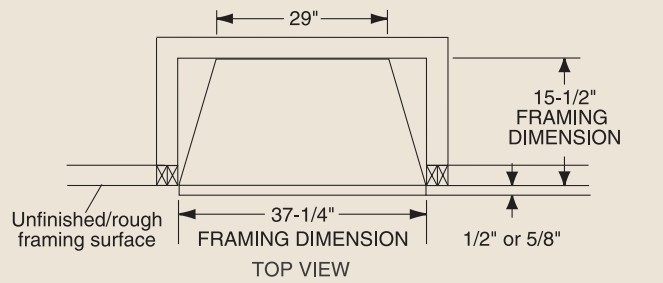

A Brand of Monessen Hearth Systems Co.
149 Cleveland Drive, Paris, Kentucky 40361

www.monessenhearth.com

To avoid personal injury or property damage, the product described by this brochure must be installed, operated and maintained in strict compliance with the instructions packaged with the product and all applicable building or fire codes. Contact local building or fire officials about restrictions and installation inspection requirements. All photographs and drawings on this brochure are for illustrative purposes only and are not intended for, nor should they be used as a substitute for the instructions packaged with the unit. Appearance and specifications of the product are subject to change without notice. © 2009 Monessen Hearth Systems Co.