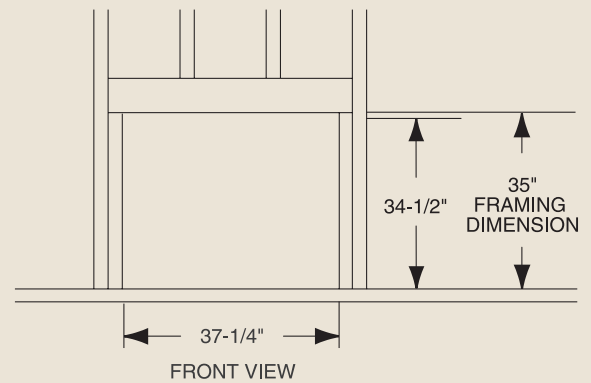

A Brand of Monessen Hearth Systems Co.
149 Cleveland Drive, Paris, Kentucky 40361

www.monessenhearth.com

To avoid personal injury or property damage, the product described by this brochure must be installed, operated and maintained in strict compliance with the instructions packaged with the product and all applicable building or fire codes. Contact local building or fire officials about restrictions and installation inspection requirements. All photographs and drawings on this brochure are for illustrative purposes only and are not intended for, nor should they be used as a substitute for the instructions packaged with the unit. Appearance and specifications of the product are subject to change without notice. © 2009 Monessen Hearth Systems Co.