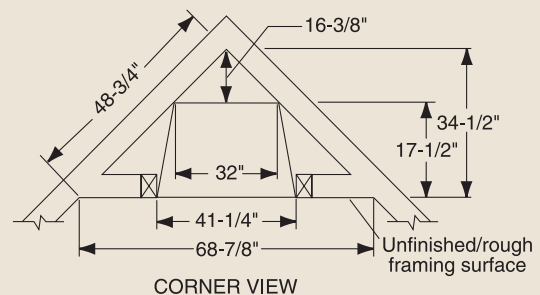

A Brand of Monessen Hearth Systems Co.
149 Cleveland Drive, Paris, Kentucky 40361

www.monessenhearth.com

To avoid personal injury or property damage, the product described by this brochure must be installed, operated and maintained in strict compliance with the instructions packaged with the product and all applicable building or fire codes. Contact local building or fire officials about restrictions and installation inspection requirements. All photographs and drawings on this brochure are for illustrative purposes only and are not intended for, nor should they be used as a substitute for the instructions packaged with the unit. Appearance and specifications of the product are subject to change without notice. © 2009 Monessen Hearth Systems Co.