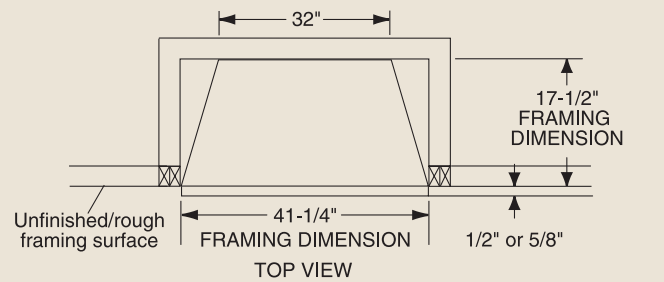

PRODUCT SPECIFICATIONS  
**DFS36C Vent Free**

**INTERIOR DIMENSIONS**

Front opening width: 34"  
 Front opening height: 21-7/8"  
 Rear wall width: 27-3/8"  
 Firebox depth: 15-3/4"

**TECHNICAL INFORMATION**

Max. BTU Input: 38,000 BTU/HR  
 Ignition System: Standing Pilot  
 Gas Type: Natural or LP  
 Clearance to Fireplace: Zero  
 CSA Design Certified

**FIELD INSTALLED ACCESSORIES**

Louvers: Polished Brass, Pewter  
 Curved Trim: Brass, Pewter, Black  
 Medium Trim: Brass, Pewter, Black  
 Variable Thermostat Controlled Forced Air Blower (160cfm) - BLOTMC  
 Cottage Clay firebrick  
 Cottage Red firebrick  
 Ambient Technologies™ Remote Controls and Thermostats  
 Wood Cabinet Surrounds and Hearths  
 Classic and Designer Facings