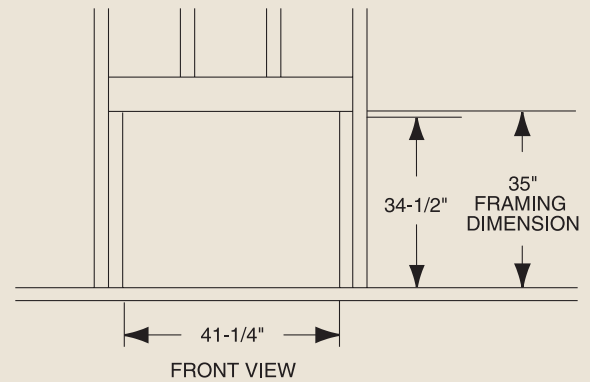

A Brand of Monessen Hearth Systems Co.
149 Cleveland Drive, Paris, Kentucky 40361

www.monessenhearth.com

To avoid personal injury or property damage, the product described by this brochure must be installed, operated and maintained in strict compliance with the instructions packaged with the product and all applicable building or fire codes. Contact local building or fire officials about restrictions and installation inspection requirements. All photographs and drawings on this brochure are for illustrative purposes only and are not intended for, nor should they be used as a substitute for the instructions packaged with the unit. Appearance and specifications of the product are subject to change without notice. © 2009 Monessen Hearth Systems Co.