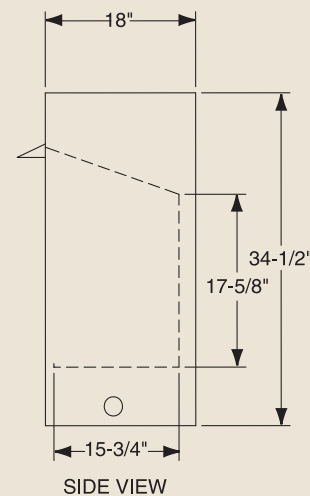

A Brand of Monessen Hearth Systems Co.
149 Cleveland Drive, Paris, Kentucky 40361

www.monessenhearth.com

To avoid personal injury or property damage, the product described by this brochure must be installed, operated and maintained in strict compliance with the instructions packaged with the product and all applicable building or fire codes. Contact local building or fire officials about restrictions and installation inspection requirements. All photographs and drawings on this brochure are for illustrative purposes only and are not intended for, nor should they be used as a substitute for the instructions packaged with the unit. Appearance and specifications of the product are subject to change without notice. © 2009 Monessen Hearth Systems Co.