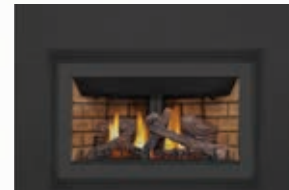

Black 4 Sided Flashing