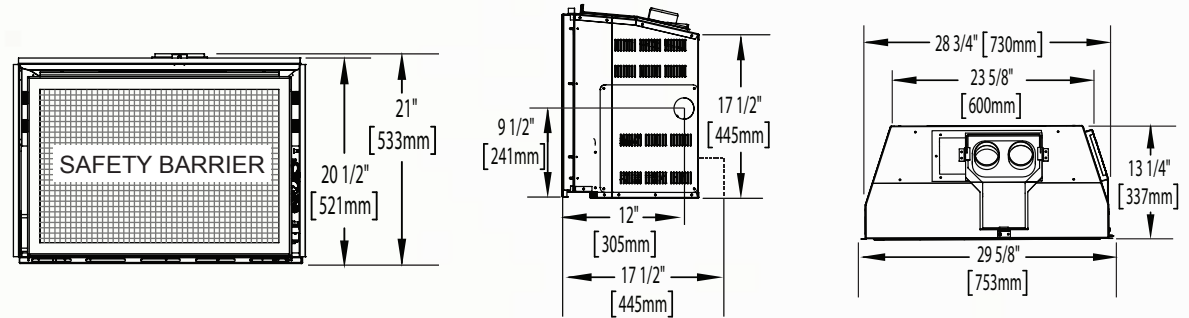

Infrared™ 3

Shown on pages 4 - 5

*Surrounds may change unit dimensions

Model	BTU's (Input)		Venting	Height		Front Width		Depth		Glass Type	Viewing Area		Efficiencies			Blower	Mobile Home Certified	Electronic Ignition
	Natural Gas	Propane		Actual	Minimum Opening	Actual	Minimum Opening	Actual	Minimum Opening		Height	Width	EnerGuide	AFUE	Steady State			
IR3-1	18 - 24,000	18 - 24,000	Top	21"	21 1/2"	29 5/8"	29"	13 1/4"	13 1/2" *	Ceramic	17"	25 9/16"	64%	66.3%	77%	Optional	Yes	Yes

* Must add 4" (102mm) for optional blower
Certified under Canadian and American National Standards.