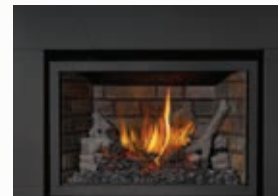

Zen Modern Door - Wrought Iron Finish

Contemporary Porcelain Black Rectangular Surround

Premium Wrought Iron Scalloped Artisan Steel Door

Black 9" One Piece Flashing

Black 9" Five Piece Flashing

**XIR3**

Up to 31,000 BTU's