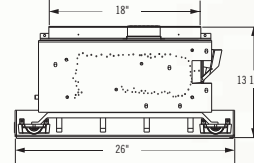

Fiberglow™ Vented Gas Log Sets

Shown on pages 18 - 19

Model	Minimum Size Fireplace Opening		
	Height*	Width	Depth
18" GL18E	18"	22"	14"
24" GL24E	20"	28"	14"
30" GL30E	22"	34"	14"

*Allow 4-6" additional height for optimum flame appearance. Certified under Canadian and American National standards: CSA 2.26, ANSI Z21.60 decorative gas appliances for installation in solid-fuel burning appliances.

GL24E

Verso™ Vented Gas Log Sets

Shown on pages 20 - 21

Model	Minimum Size Fireplace Opening		
	Height	Width	Depth
22" GL22	20"	23"	14"
28" GL28	20"	29"	14"
32" GL33	22"	33"	14"

Certified under Canadian and American National standards: CSA 2.26, ANSI Z21.60 decorative gas appliances for installation in solid-fuel burning appliances.

Figures may vary with individual conditions such as floor plan layout, insulation value/heat loss of the house and geographical location. Measurements to be used as a guide only. Consult your owner's manual for complete and up-to-date installation instructions and proper clearances to combustible materials.