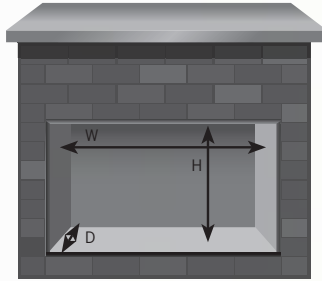

## Fiberglow™ Vented Gas Log Sets

Shown on pages 18 - 19

Model	Minimum Size Fireplace Opening		
	Height*	Width	Depth
18" GL18E	18"	22"	14"
24" GL24E	20"	28"	14"
30" GL30E	22"	34"	14"

\*Allow 4-6" additional height for optimum flame appearance. Certified under Canadian and American National standards: CSA 2.26, ANSI Z21.60 decorative gas appliances for installation in solid-fuel burning appliances.