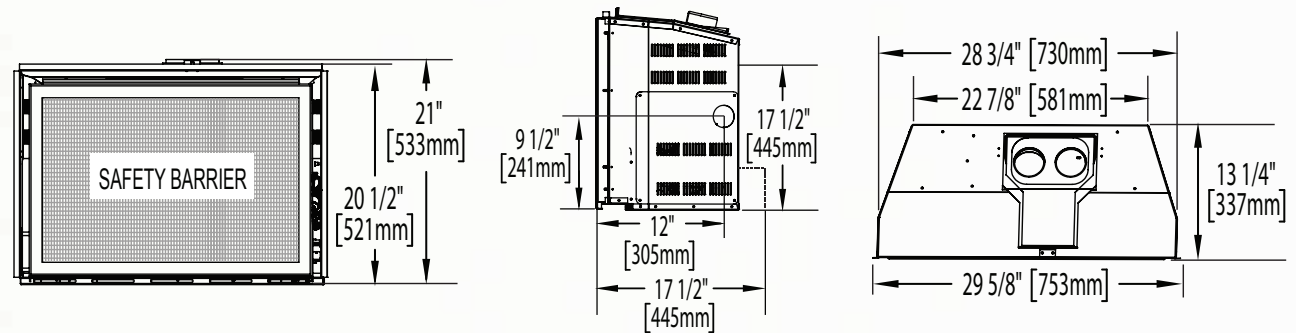

Infrared™ 3G

Shown on pages 6 - 7

*Surrounds may change unit dimensions

Model	BTU's (Input)		Venting	Height		Front Width		Depth		Glass Type	Viewing Area		Efficiencies			Blower	Mobile Home Certified	Electronic Ignition
	Natural Gas	Propane		Actual	Minimum Opening	Actual	Minimum Opening	Actual	Minimum Opening		Height	Width	EnerGuide	AFUE	Steady State			
IR3G	15 - 24,000	17 - 24,000	Top	21"	21 1/2"	29 5/8"	29"	13 1/4"	13 1/2" *	Ceramic	17"	25 9/16"	64.2%	63.9%	80%	Optional	Yes	Yes

* Must add 4" (102mm) for optional blower
Certified under Canadian and American National Standards.

Figures may vary with individual conditions such as floor plan layout, insulation value/heat loss of the house and geographical location.
Measurements to be used as a guide only. Consult your owner's manual for complete and up-to-date installation instructions and proper clearances to combustible materials.