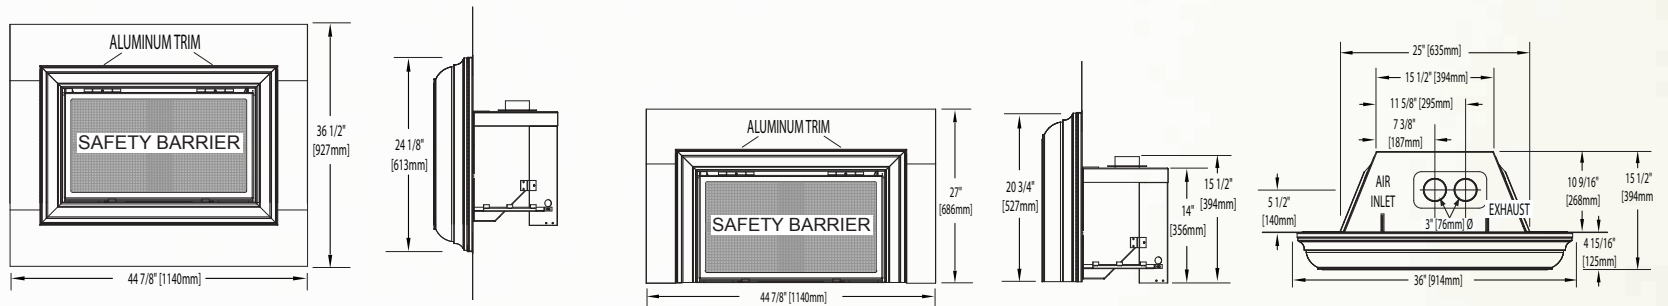

Inspiration™ ZC

Shown on pages 16 - 17

*Surrounds may change unit dimensions

Model	BTU's (Input)		Venting	Height			Front Width		Depth		Glass Type	Viewing Area		Efficiencies			Blower	Mobile Home Certified	Electronic Ignition
	Natural Gas	Propane		Actual (Three-Sided)	Actual (Four-Sided)	Minimum Opening	Actual	Minimum Opening	Actual	Minimum Opening		Height	Width	EnerGuide	AFUE	Steady State			
GDIZC	14 - 24,000	15 - 24,000	Top	20 3/4"	24 1/8"	14 1/2"	36"	25"	15 1/2"	11"	Ceramic	15 5/8"	28 1/8"	65.5%	65%	85%	Included	Yes	No

Certified under Canadian and American National Standards.

Figures may vary with individual conditions such as floor plan layout, insulation value/heat loss of the house and geographical location. Measurements to be used as a guide only. Consult your owner's manual for complete and up-to-date installation instructions and proper clearances to combustible materials.