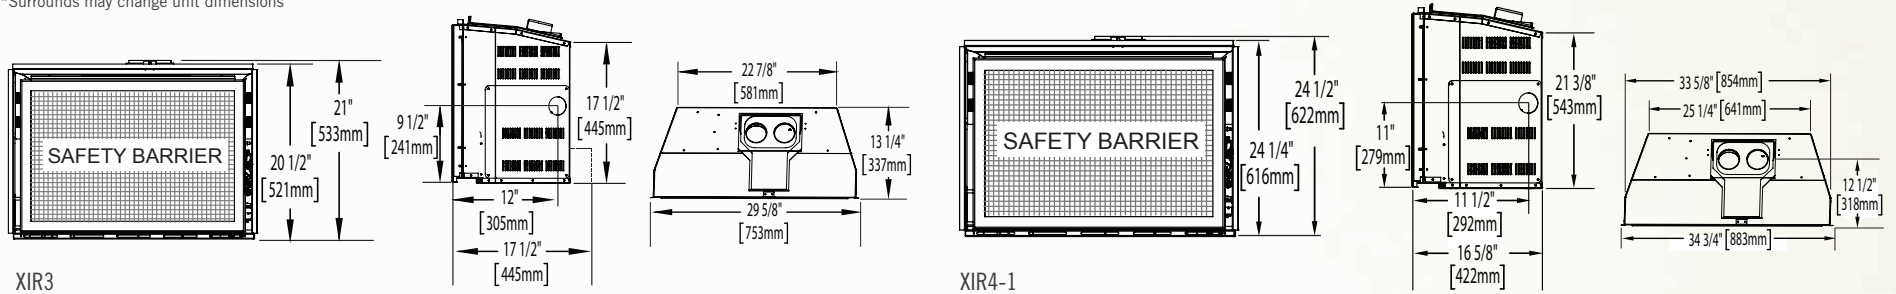

## Infrared™ X3 & X4

Shown on pages 8 - 11

\*Surrounds may change unit dimensions

Model	BTU's (Input)		Venting	Height			Front Width		Depth		Glass Type	Viewing Area		Efficiencies			Blower	Mobile Home Certified	Electronic Ignition
	Natural Gas	Propane		Actual	Minimum Opening	Actual	Minimum Opening	Actual	Minimum Opening	Actual		Minimum Opening	Height	Width	EnerGuide	AFUE			
XIR3	15 - 31,000	16 - 31,000	Top	21"	21 1/2"	29 5/8"	29"	13 1/4"	13 1/2" *	Ceramic	17"	25 9/16"	67%	68.4%	80%	Optional	Yes	Yes	
XIR4-1	16 - 40,000	15 - 40,000	Top	24 1/2"	25"	34 3/4"	34 1/4"	16 5/8"	17"	Ceramic	20 5/8"	31"	68.9%	72.4%	83%	Included	Yes	Yes	