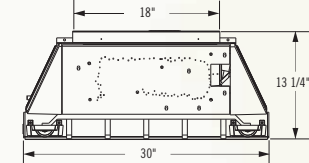

GL30E

Verso™ Vented Gas Log Sets

Shown on pages 20 - 21

Model	Minimum Size Fireplace Opening		
	Height	Width	Depth
22" GL22	20"	23"	14"
28" GL28	20"	29"	14"
32" GL33	22"	33"	14"

Certified under Canadian and American National standards: CSA 2.26, ANSI Z21.60 decorative gas appliances for installation in solid-fuel burning appliances.