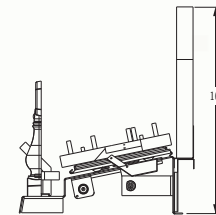

GL18E / GL24E / GL30E

Verso™ Vented Gas Log Sets

Shown on pages 20 - 21

Model	Minimum Size Fireplace Opening		
	Height	Width	Depth
22" GL22	20"	23"	14"
28" GL28	20"	29"	14"
32" GL33	22"	33"	14"

Certified under Canadian and American National standards: CSA 2.26, ANSI Z21.60 decorative gas appliances for installation in solid-fuel burning appliances.