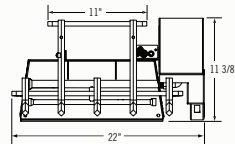

Fiberglow™ Vented Gas Log Sets

Shown on pages 18 - 19

Model	Minimum Size Fireplace Opening		
	Height*	Width	Depth
18" GL18E	18"	22"	14"
24" GL24E	20"	28"	14"
30" GL30E	22"	34"	14"

*Allow 4-6" additional height for optimum flame appearance. Certified under Canadian and American National standards: CSA 2.26, ANSI Z21.60 decorative gas appliances for installation in solid-fuel burning appliances.

Verso™ Vented Gas Log Sets

Shown on pages 20 - 21

Model	Minimum Size Fireplace Opening		
	Height	Width	Depth
22" GL22	20"	23"	14"
28" GL28	20"	29"	14"
32" GL33	22"	33"	14"

Certified under Canadian and American National standards: CSA 2.26, ANSI Z21.60 decorative gas appliances for installation in solid-fuel burning appliances.

GL22

Figures may vary with individual conditions such as floor plan layout, insulation value/heat loss of the house and geographical location. Measurements to be used as a guide only. Consult your owner's manual for complete and up-to-date installation instructions and proper clearances to combustible materials.