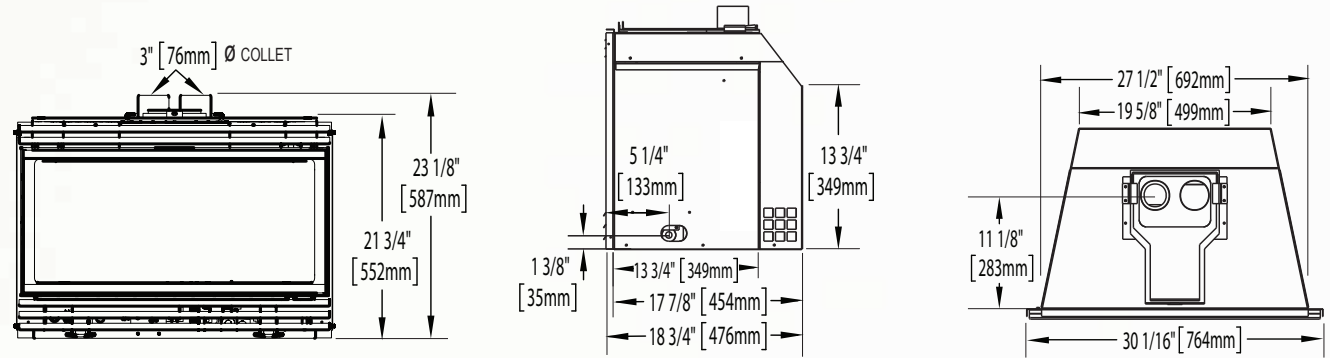

Roxbury™ 30

Shown on pages 12 - 13

*Surrounds may change unit dimensions

Model	BTU's (Input)		Venting	Height		Front Width		Depth		Glass Type	Viewing Area		Efficiencies			Blower	Mobile Home Certified	Electronic Ignition
	Natural Gas	Propane		Actual	Minimum Opening	Actual	Minimum Opening	Actual	Minimum Opening		Height	Width	EnerGuide	AFUE	Steady State			
GDI-30	15 - 24,500	19 - 24,500	Top	21 3/4"	22"	30 1/16"	28"	17 7/8"	18"	Ceramic	13 5/16"	27 7/8"	64.5%	60.02%	85%	Included	Yes	No

Certified under Canadian and American National Standards.