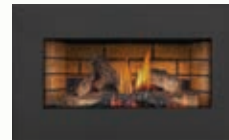

### Options & Accessories

Andirons Painted Black

F45 & F60 Remote Controls On/Off

Louvers Four Color Options

Cast Iron Surrounds Two Color Options

Decorative Sandstone Brick Panels

MIRRO-FLAME™ Porcelain Reflective Radiant Panels