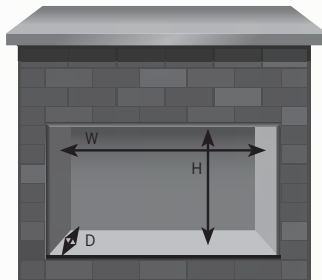

Fiberglow™ Vented Gas Log Sets

Shown on pages 18 - 19

Model	Minimum Size Fireplace Opening		
	Height*	Width	Depth
18" GL18E	18"	22"	14"
24" GL24E	20"	28"	14"
30" GL30E	22"	34"	14"

*Allow 4-6" additional height for optimum flame appearance. Certified under Canadian and American National standards: CSA 2.26, ANSI Z21.60 decorative gas appliances for installation in solid-fuel burning appliances.

Verso™ Vented Gas Log Sets

Shown on pages 20 - 21

Model	Minimum Size Fireplace Opening		
	Height	Width	Depth
22" GL22	20"	23"	14"
28" GL28	20"	29"	14"
32" GL33	22"	33"	14"

Certified under Canadian and American National standards: CSA 2.26, ANSI Z21.60 decorative gas appliances for installation in solid-fuel burning appliances.

Figures may vary with individual conditions such as floor plan layout, insulation value/heat loss of the house and geographical location. Measurements to be used as a guide only. Consult your owner's manual for complete and up-to-date installation instructions and proper clearances to combustible materials.