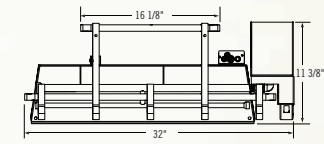

GL32

Figures may vary with individual conditions such as floor plan layout, insulation value/heat loss of the house and geographical location. Measurements to be used as a guide only. Consult your owner's manual for complete and up-to-date installation instructions and proper clearances to combustible materials.