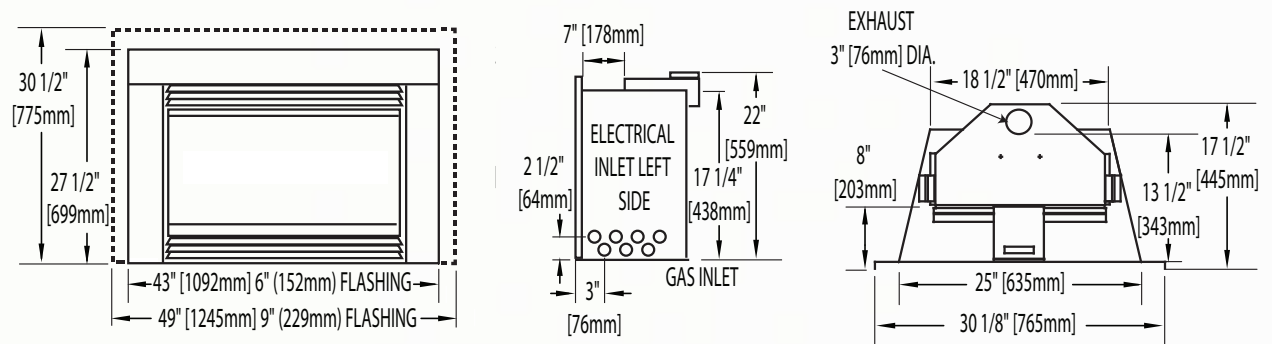

Roxbury™ 3600

Shown on pages 14 - 15

*Surrounds may change unit dimensions

Model	BTU's (Input)		Venting	Height		Front Width		Depth		Glass Type	Viewing Area		Efficiencies			Blower	Mobile Home Certified	Electronic Ignition
	Natural Gas	Propane		Actual	Minimum Opening	Actual	Minimum Opening	Actual	Minimum Opening		Height	Width	EnerGuide	AFUE	Steady State			
GI3600	16 - 24,000	17 - 22,000	Top	17 1/4"	17 1/2"	25"	25 1/2"	17 1/2"	16 1/2"	Ceramic	11 3/4"	29 3/4"	62.3%	-	76%	Included	No	No

Certified under Canadian and American National Standards.

Figures may vary with individual conditions such as floor plan layout, insulation value/heat loss of the house and geographical location. Measurements to be used as a guide only. Consult your owner's manual for complete and up-to-date installation instructions and proper clearances to combustible materials.