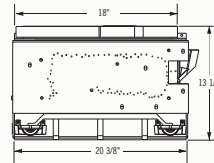

Fiberglow™ Vented Gas Log Sets

Shown on pages 18 - 19

Model	Minimum Size Fireplace Opening		
	Height*	Width	Depth
18" GL18E	18"	22"	14"
24" GL24E	20"	28"	14"
30" GL30E	22"	34"	14"

*Allow 4-6" additional height for optimum flame appearance. Certified under Canadian and American National standards: CSA 2.26, ANSI Z21.60 decorative gas appliances for installation in solid-fuel burning appliances.

GL18E

Verso™ Vented Gas Log Sets

Shown on pages 20 - 21

Model	Minimum Size Fireplace Opening		
	Height	Width	Depth
22" GL22	20"	23"	14"
28" GL28	20"	29"	14"
32" GL33	22"	33"	14"

Certified under Canadian and American National standards: CSA 2.26, ANSI Z21.60 decorative gas appliances for installation in solid-fuel burning appliances.

Figures may vary with individual conditions such as floor plan layout, insulation value/heat loss of the house and geographical location. Measurements to be used as a guide only. Consult your owner's manual for complete and up-to-date installation instructions and proper clearances to combustible materials.