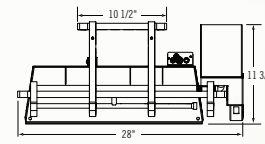

Fiberglow™ Vented Gas Log Sets

Shown on pages 18 - 19

Model	Minimum Size Fireplace Opening		
	Height*	Width	Depth
18" GL18E	18"	22"	14"
24" GL24E	20"	28"	14"
30" GL30E	22"	34"	14"

*Allow 4-6" additional height for optimum flame appearance. Certified under Canadian and American National standards: CSA 2.26, ANSI Z21.60 decorative gas appliances for installation in solid-fuel burning appliances.

Verso™ Vented Gas Log Sets

Shown on pages 20 - 21

Model	Minimum Size Fireplace Opening		
	Height	Width	Depth
22" GL22	20"	23"	14"
28" GL28	20"	29"	14"
32" GL33	22"	33"	14"

Certified under Canadian and American National standards: CSA 2.26, ANSI Z21.60 decorative gas appliances for installation in solid-fuel burning appliances.

GL28

Figures may vary with individual conditions such as floor plan layout, insulation value/heat loss of the house and geographical location. Measurements to be used as a guide only. Consult your owner's manual for complete and up-to-date installation instructions and proper clearances to combustible materials.