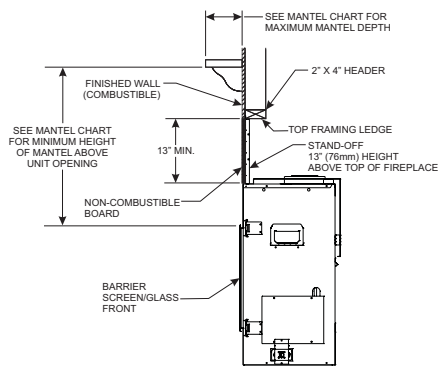

- Multi-Function Remote
- Ceramic Glass
- Dimmer Light below floor
- Barrier Screen
- Noncombustible Board for tops/sides

REQUIRES

- Decorative Crushed Glass (3 boxes)
- Liner

TECHNICAL INFORMATION

- Maximum heat output:
42,500 BTU (LP), 46,000 BTU (Nat)
- Efficiency Rating:
– 70.73% A. F. U. E.
– 72.60% P4
- Weight: 360 lbs.
- Clearances:
– Side Wall: 3"
– Top Stand-Off Bracket: 0"
– Top Framing Edge: 13"
- Type of Gas: LP or Natural
- Iron Pipe Size: 1/2-inch
- Ignition Systems: Multi-Function
- Vent Size: 5 x 8 inch Top Vent Only

FIELD INSTALLED ACCESSORIES

- Logs: 7-piece log set, 11 rocks, 5 SS Coils
- Liners: Black Porcelain, Bronze Ridgeback
- Decorative Fronts:
– Forged Iron - Covers fireplae face
Front - 1-inch conceals tile edges at the fireplace opening
– Brushed Nickel - Covers glass frame only
- Decorative Media:
– Crushed Glass or 1/2-inch Droplets

DVLL60BP

Clearance to Combustibles (in inches)

Clearance to Combustibles (in inches)	See Diagram Below
Back	See Diagram Below
Side	3
Floor	0
Top Stand-off	0
Top Framing Edge	13

Framing Dimensions (in inches)

Height (A)	49 3/8
Width (B)	79 5/8
Depth (C)	21 1/2

Empire is committed to continuous product improvement; specifications are subject to change without notice. Dimensions in this brochure are approximate; read and follow the framing dimensions in the owners manual supplied with your Empire product. Flame size, shape, and color will vary from photos. Our mantels feature natural veneers and hand-rubbed finishes – wood grain and color will vary. Adjust light levels and use "natural light" incandescent bulbs to enhance the dramatic look for your wooden mantel.