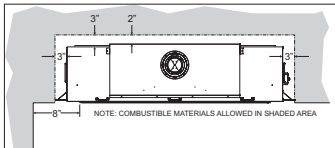

DIRECT-VENT FIREPLACES

Boulevard Linear DVLL60BP

Spec Sheet

GLASS VIEWING AREA

60" W x 15" H

ACTUAL DIMENSIONS

73" W x 36 5/16" H x 18 5/8" D

INCLUDES

- Multi-Function Remote
- Ceramic Glass
- Dimmer Light below floor
- Barrier Screen
- Noncombustible Board for tops/sides

REQUIRES

- Decorative Crushed Glass (3 boxes)
- Liner

TECHNICAL INFORMATION

- Maximum heat output:
42,500 BTU (LP), 46,000 BTU (Nat)
- Efficiency Rating:
– 70.73% A. F. U. E.
– 72.60% P4
- Weight: 360 lbs.
- Clearances:
– Side Wall: 3"
– Top Stand-Off Bracket: 0"
– Top Framing Edge: 13"
- Type of Gas: LP or Natural
- Iron Pipe Size: 1/2-inch
- Ignition Systems: Multi-Function
- Vent Size: 5 x 8 inch Top Vent Only

DVLL60BP

Clearance to Combustibles (in inches)

Clearance to Combustibles (in inches)	See Diagram Below
Back	See Diagram Below
Side	3
Floor	0
Top Stand-off	0
Top Framing Edge	13

Framing Dimensions (in inches)

Height (A)	49 3/8
Width (B)	79 5/8
Depth (C)	21 1/2

Empire is committed to continuous product improvement; specifications are subject to change without notice. Dimensions in this brochure are approximate; read and follow the framing dimensions in the owners manual supplied with your Empire product. Flame size, shape, and color will vary from photos. Our mantels feature natural veneers and hand-rubbed finishes – wood grain and color will vary. Adjust light levels and use "natural light" incandescent bulbs to enhance the dramatic look for your wooden mantel.