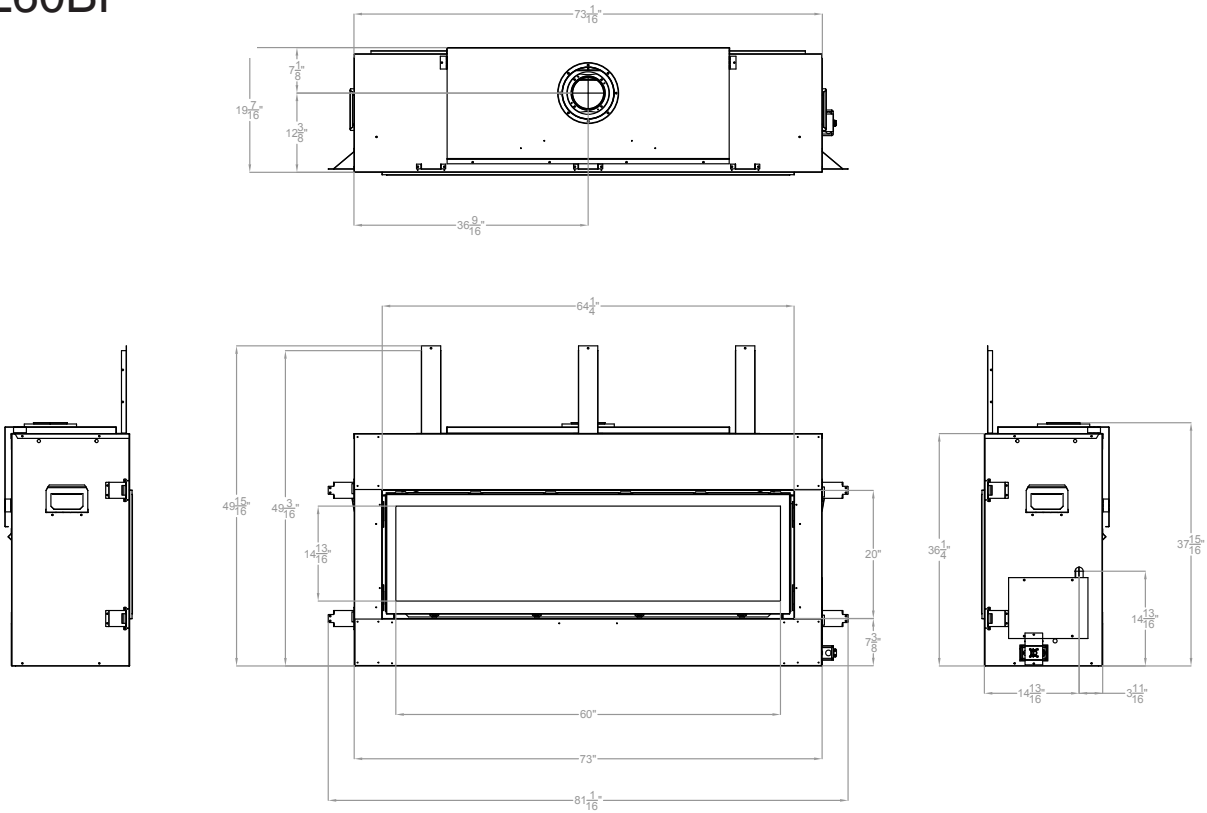

DVLL60BP

Clearance to Combustibles (in inches)

Clearance to Combustibles (in inches)	See Diagram Below
Back	See Diagram Below
Side	3
Floor	0
Top Stand-off	0
Top Framing Edge	13