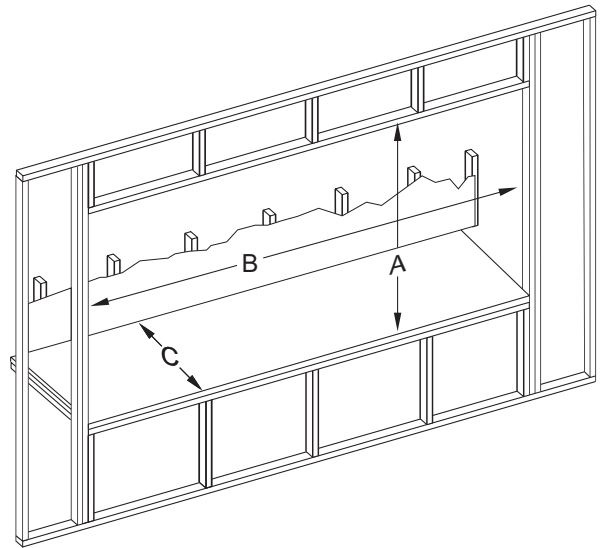

- Multi-Function Remote
- Ceramic Glass
- Dimmer Light below floor
- Barrier Screen
- Noncombustible Board for tops/sides

REQUIRES

- Decorative Crushed Glass (3 boxes)
- Liner

TECHNICAL INFORMATION

- Maximum heat output:
42,500 BTU (LP), 46,000 BTU (Nat)
- Efficiency Rating:
– 70.73% A. F. U. E.
– 72.60% P4
- Weight: 360 lbs.
- Clearances:
– Side Wall: 3"
– Top Stand-Off Bracket: 0"
– Top Framing Edge: 13"
- Type of Gas: LP or Natural
- Iron Pipe Size: 1/2-inch
- Ignition Systems: Multi-Function
- Vent Size: 5 x 8 inch Top Vent Only

DVLL60BP

Clearance to Combustibles (in inches)

Clearance to Combustibles (in inches)	See Diagram Below
Back	See Diagram Below
Side	3
Floor	0
Top Stand-off	0
Top Framing Edge	13

Framing Dimensions (in inches)

Height (A)	49 3/8
Width (B)	79 5/8
Depth (C)	21 1/2

Empire is committed to continuous product improvement; specifications are subject to change without notice. Dimensions in this brochure are approximate; read and follow the framing dimensions in the owners manual supplied with your Empire product. Flame size, shape, and color will vary from photos. Our mantels feature natural veneers and hand-rubbed finishes – wood grain and color will vary. Adjust light levels and use "natural light" incandescent bulbs to enhance the dramatic look for your wooden mantel.