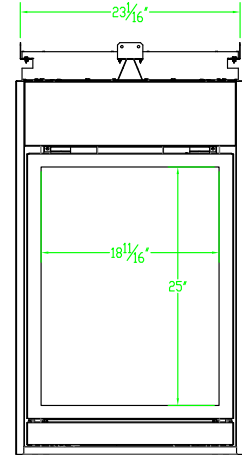

DIRECT-VENT FIREPLACES

Tahoe Clean-Face Premium DVCP36PP

Spec Sheet

GLASS VIEWING AREA

31" W x 25" H

ACTUAL DIMENSIONS

42" W x 39 1/4" H x 24" D

INCLUDES

- 3 Barrier Screens

REQUIRES

- Log Set or Mixed Logs and Stones Kit
- 45° Vent Elbow

TECHNICAL INFORMATION

- Maximum heat output: 34,000 BTU
- Weight: 316 lbs.
- Clearances
 - Sides near face: 0"
 - Top Standoff: 0"
- Type of Gas: LP or Natural
- Iron Pipe Size: 1/2-inch
- Ignition Systems: Intermittent Pilot, Millivolt
- Vent Size: 5 x 8 inch

DVCP36PP

Clearance to Combustibles (in inches)

| | |
|----------------------|-----------|
| Back | 0 (0 mm) |
| Side Near Face | 0 (0 mm) |
| Floor | 0 (0 mm) |
| Top Stand-off | 0 (0 mm) |
| Outer Top to Framing | 3 (76 mm) |
| Above Vent | 3 (76 mm) |

Framing Dimensions (in inches)

| | |
|------------|--------|
| Height (A) | 42 1/2 |
| Width (B) | 41 3/4 |
| Depth (C) | 23 |

Empire is committed to continuous product improvement; specifications are subject to change without notice. Dimensions in this brochure are approximate; read and follow the framing dimensions in the owners manual supplied with your Empire product. Flame size, shape, and color will vary from photos. Our mantels feature natural veneers and hand-rubbed finishes – wood grain and color will vary. Adjust light levels and use "natural light" incandescent bulbs to enhance the dramatic look for your wooden mantel.