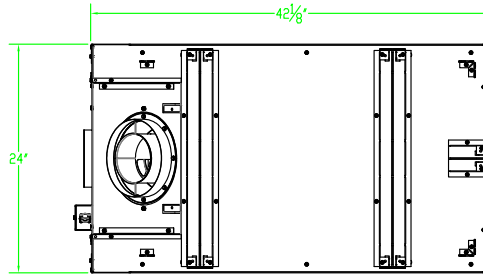

DVCP36PP

Clearance to Combustibles (in inches)

Back	0 (0 mm)
Side Near Face	0 (0 mm)
Floor	0 (0 mm)
Top Stand-off	0 (0 mm)
Outer Top to Framing	3 (76 mm)
Above Vent	3 (76 mm)

Framing Dimensions (in inches)

Height (A)	42 1/2
Width (B)	41 3/4
Depth (C)	23

Empire is committed to continuous product improvement; specifications are subject to change without notice. Dimensions in this brochure are approximate; read and follow the framing dimensions in the owners manual supplied with your Empire product. Flame size, shape, and color will vary from photos. Our mantels feature natural veneers and hand-rubbed finishes – wood grain and color will vary. Adjust light levels and use "natural light" incandescent bulbs to enhance the dramatic look for your wooden mantel.

Member of the following industry associations:

This appliance is design-certified to the ANSI standard by:

The Empire Comfort Systems and White Mountain Hearth names and logos are registered U.S. trademarks.

SINCE 1932

Empire Comfort Systems Inc.

918 Freeburg Ave.

Belleville, IL 62220-2623

info@empirecomfort.com

01/18