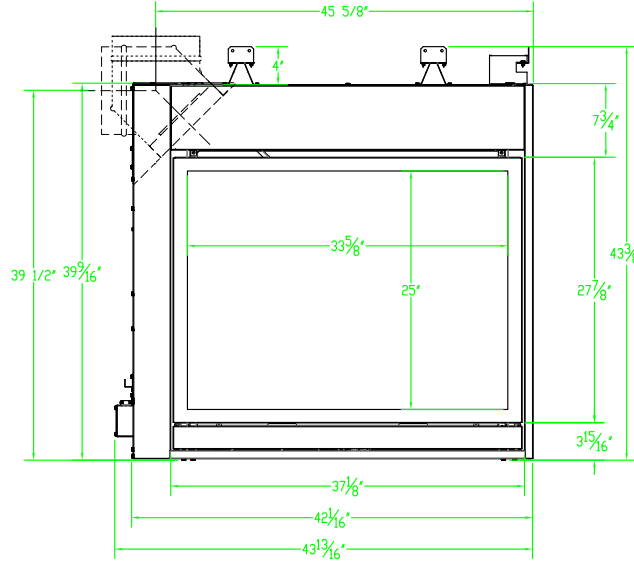

DVCP36PP

Clearance to Combustibles (in inches)

Back	0 (0 mm)
Side Near Face	0 (0 mm)
Floor	0 (0 mm)
Top Stand-off	0 (0 mm)
Outer Top to Framing	3 (76 mm)
Above Vent	3 (76 mm)

Framing Dimensions (in inches)

Height (A)	42 1/2
Width (B)	41 3/4
Depth (C)	23

Empire is committed to continuous product improvement; specifications are subject to change without notice. Dimensions in this brochure are approximate; read and follow the framing dimensions in the owners manual supplied with your Empire product. Flame size, shape, and color will vary from photos. Our mantels feature natural veneers and hand-rubbed finishes – wood grain and color will vary. Adjust light levels and use "natural light" incandescent bulbs to enhance the dramatic look for your wooden mantel.

Member of the following industry associations:

This appliance is design-certified to the ANSI standard by:

The Empire Comfort Systems and White Mountain Hearth names and logos are registered U.S. trademarks.

SINCE 1932

Empire Comfort Systems Inc.

918 Freeburg Ave.

Belleville, IL 62220-2623

info@empirecomfort.com

01/18