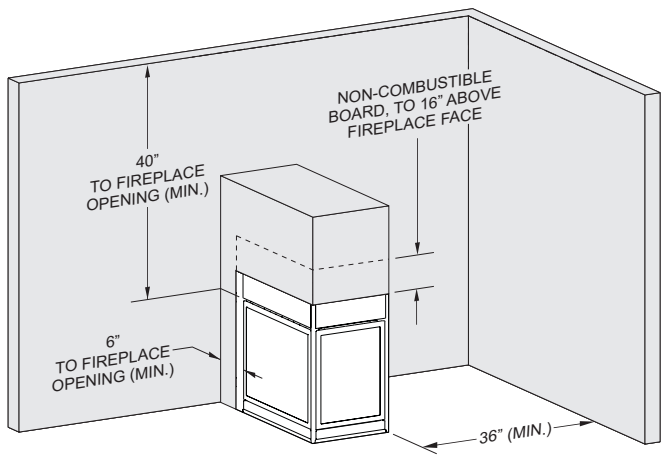

DVCP36PP

Clearance to Combustibles (in inches)

| | |
|----------------------|-----------|
| Back | 0 (0 mm) |
| Side Near Face | 0 (0 mm) |
| Floor | 0 (0 mm) |
| Top Stand-off | 0 (0 mm) |
| Outer Top to Framing | 3 (76 mm) |
| Above Vent | 3 (76 mm) |

Framing Dimensions (in inches)

| | |
|------------|--------|
| Height (A) | 42 1/2 |
| Width (B) | 41 3/4 |
| Depth (C) | 23 |

Empire is committed to continuous product improvement; specifications are subject to change without notice. Dimensions in this brochure are approximate; read and follow the framing dimensions in the owners manual supplied with your Empire product. Flame size, shape, and color will vary from photos. Our mantels feature natural veneers and hand-rubbed finishes – wood grain and color will vary. Adjust light levels and use "natural light" incandescent bulbs to enhance the dramatic look for your wooden mantel.