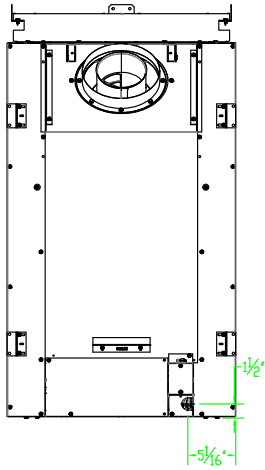

DVCP36PP

Clearance to Combustibles (in inches)

Back	0 (0 mm)
Side Near Face	0 (0 mm)
Floor	0 (0 mm)
Top Stand-off	0 (0 mm)
Outer Top to Framing	3 (76 mm)
Above Vent	3 (76 mm)

Framing Dimensions (in inches)

Height (A)	42 1/2
Width (B)	41 3/4
Depth (C)	23

Empire is committed to continuous product improvement; specifications are subject to change without notice. Dimensions in this brochure are approximate; read and follow the framing dimensions in the owners manual supplied with your Empire product. Flame size, shape, and color will vary from photos. Our mantels feature natural veneers and hand-rubbed finishes – wood grain and color will vary. Adjust light levels and use "natural light" incandescent bulbs to enhance the dramatic look for your wooden mantel.

Member of the following industry associations:

This appliance is design-certified to the ANSI standard by:

The Empire Comfort Systems and White Mountain Hearth names and logos are registered U.S. trademarks.

SINCE 1932

Empire Comfort Systems Inc.

918 Freeburg Ave.

Belleville, IL 62220-2623

info@empirecomfort.com

01/18