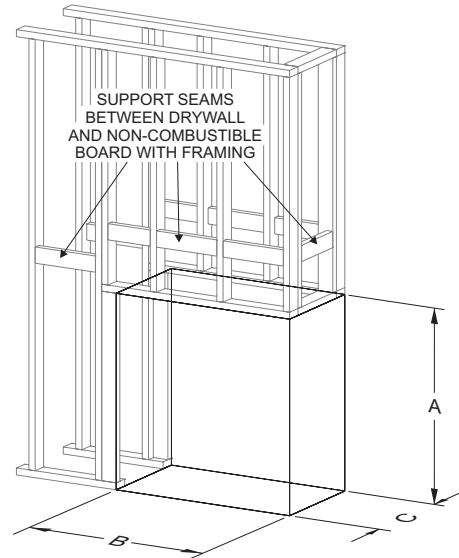

DVCP36PP

Clearance to Combustibles (in inches)

| | |
|----------------------|-----------|
| Back | 0 (0 mm) |
| Side Near Face | 0 (0 mm) |
| Floor | 0 (0 mm) |
| Top Stand-off | 0 (0 mm) |
| Outer Top to Framing | 3 (76 mm) |
| Above Vent | 3 (76 mm) |

Framing Dimensions (in inches)

| | |
|------------|--------|
| Height (A) | 42 1/2 |
| Width (B) | 41 3/4 |
| Depth (C) | 23 |

Empire is committed to continuous product improvement; specifications are subject to change without notice. Dimensions in this brochure are approximate; read and follow the framing dimensions in the owners manual supplied with your Empire product. Flame size, shape, and color will vary from photos. Our mantels feature natural veneers and hand-rubbed finishes – wood grain and color will vary. Adjust light levels and use "natural light" incandescent bulbs to enhance the dramatic look for your wooden mantel.