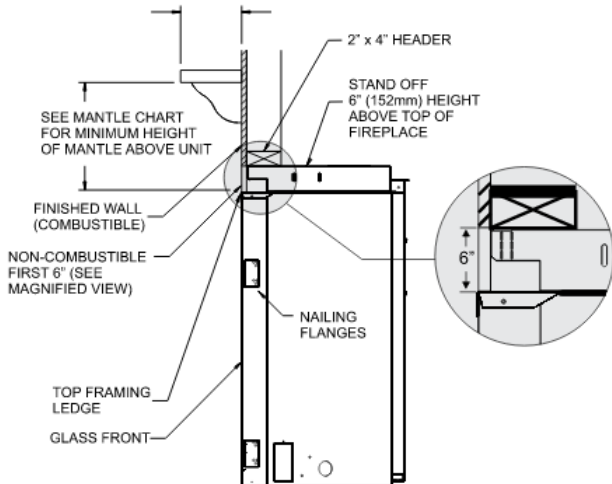

- 5-piece Ceramic Fiber log set

REQUIRES

- Fireplace Barrier Screen or Door Set and Frame with Barrier Screen

TECHNICAL INFORMATION

- Maximum heat output: 20,000 BTU (LP, Nat)
- Efficiency Rating:
 - 56.80% A. F. U. E.
 - 55.80% P4
- Weight: 102 lbs.
- Clearances:
 - Side Wall: 0"
 - Top Trim: 0"
- Type of Gas: LP or Natural
- Iron Pipe Size: 1/2-inch
- Ignition Systems: Intermittent Pilot, Millivolt
- Vent Size: 4 x 6 inch

DVD36FP

Clearance to Combustibles (in inches)

Back	0 (0 mm)
Side	0 (0 mm)
Floor	0 (0 mm)
Top Stand-off	0 (0 mm)
Top Framing Edge	3 (76 mm)

Framing Dimensions (in inches)

Height (A)	35 3/4
Width (B)	37 3/8
Depth (C)	16 3/8