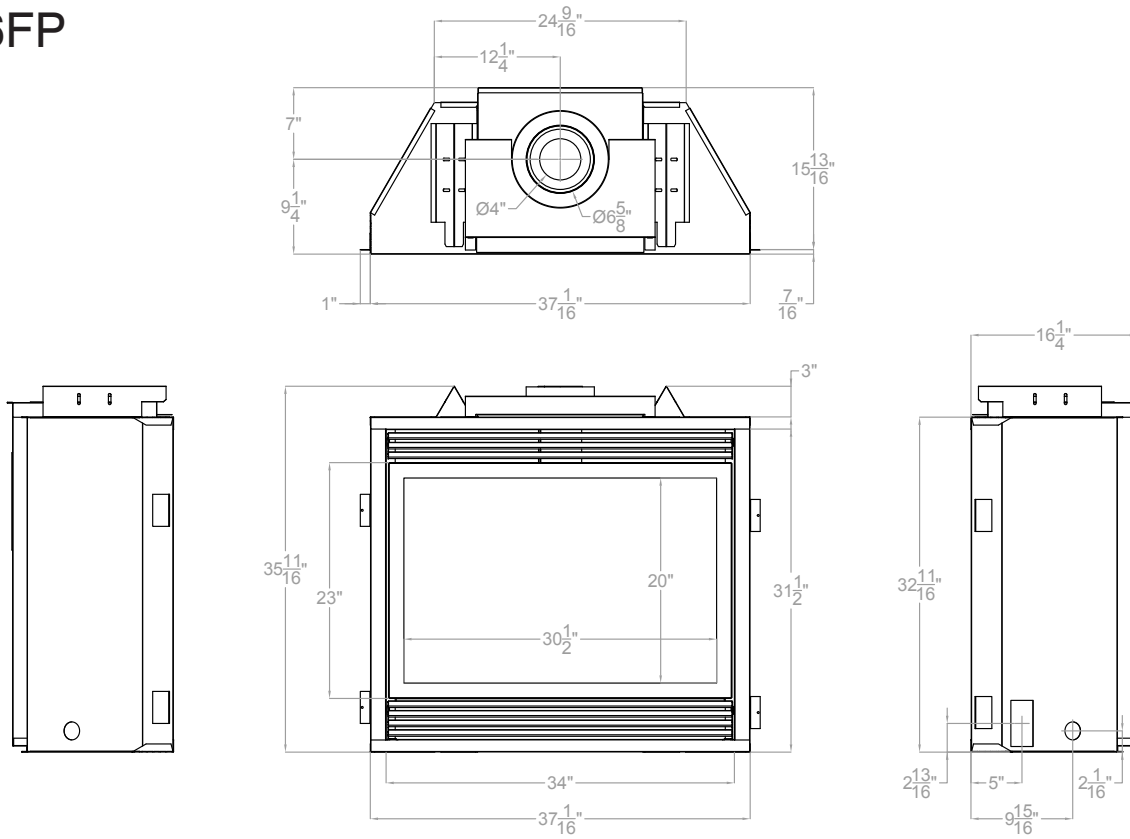

DIRECT-VENT FIREPLACES

Tahoe Deluxe DVD36FP

Spec Sheet

GLASS VIEWING AREA

30 1/2" W x 20" H

ACTUAL DIMENSIONS

37" W x 32 3/4" H x 16 3/8" D

INCLUDES

- 5-piece Ceramic Fiber log set

REQUIRES

- Fireplace Barrier Screen or Door Set and Frame with Barrier Screen

TECHNICAL INFORMATION

- Maximum heat output: 20,000 BTU (LP, Nat)
- Efficiency Rating:
 - 56.80% A. F. U. E.
 - 55.80% P4
- Weight: 102 lbs.
- Clearances:
 - Side Wall: 0"
 - Top Trim: 0"
- Type of Gas: LP or Natural
- Iron Pipe Size: 1/2-inch
- Ignition Systems: Intermittent Pilot, Millivolt
- Vent Size: 4 x 6 inch

DVD36FP

Clearance to Combustibles (in inches)

Back	0 (0 mm)
Side	0 (0 mm)
Floor	0 (0 mm)
Top Stand-off	0 (0 mm)
Top Framing Edge	3 (76 mm)

Framing Dimensions (in inches)

Height (A)	35 3/4
Width (B)	37 3/8
Depth (C)	16 3/8