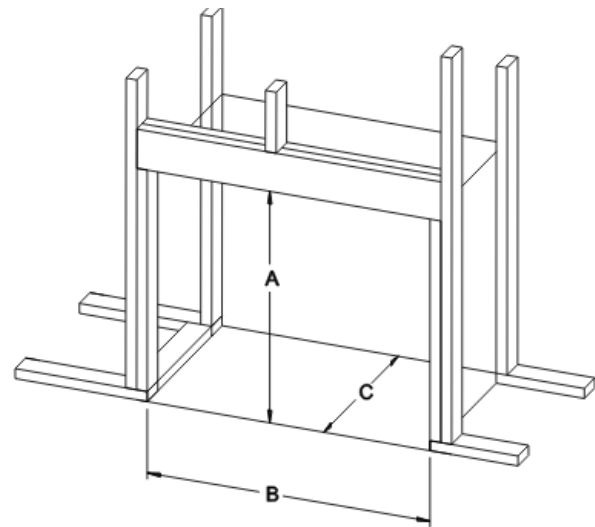

- 5-piece Ceramic Fiber log set

REQUIRES

- Fireplace Barrier Screen or Door Set and Frame with Barrier Screen

TECHNICAL INFORMATION

- Maximum heat output: 20,000 BTU (LP, Nat)
- Efficiency Rating:
 - 56.80% A. F. U. E.
 - 55.80% P4
- Weight: 102 lbs.
- Clearances:
 - Side Wall: 0"
 - Top Trim: 0"
- Type of Gas: LP or Natural
- Iron Pipe Size: 1/2-inch
- Ignition Systems: Intermittent Pilot, Millivolt
- Vent Size: 4 x 6 inch

DVD36FP

Clearance to Combustibles (in inches)

Back	0 (0 mm)
Side	0 (0 mm)
Floor	0 (0 mm)
Top Stand-off	0 (0 mm)
Top Framing Edge	3 (76 mm)

Framing Dimensions (in inches)

Height (A)	35 3/4
Width (B)	37 3/8
Depth (C)	16 3/8