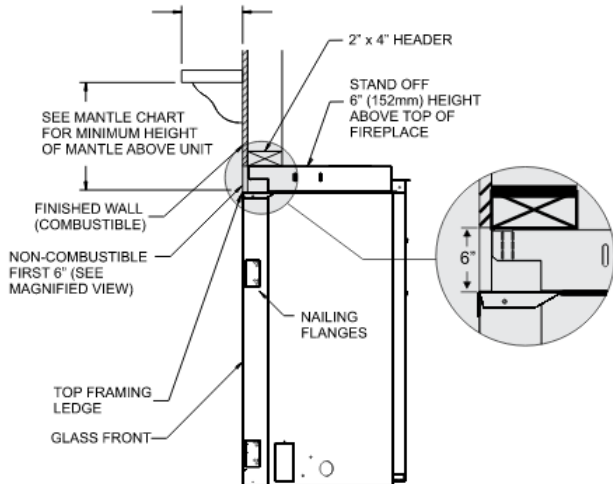

- 7-piece Ceramic Fiber log set

REQUIRES

- Fireplace Barrier Screen or Door Set and Frame with Barrier Screen

TECHNICAL INFORMATION

- Maximum heat output: 28,000 BTU (LP, Nat)
- Efficiency Rating:
 - 63.43% A. F. U. E.
 - 62.50% P4
- Weight: 135 lbs.
- Clearances:
 - Side Wall: 0"
 - Top Trim: 0"
- Type of Gas: LP or Natural
- Iron Pipe Size: 1/2-inch
- Ignition Systems: Intermittent Pilot, Millivolt
- Vent Size: 4 x 6 inch

DVD48FP

Clearance to Combustibles (in inches)

Back	0 (0 mm)
Side	0 (0 mm)
Floor	0 (0 mm)
Top Stand-off	0 (0 mm)
Top Framing Edge	3 (76 mm)

Framing Dimensions (in inches)

Height (A)	37 3/4
Width (B)	49 3/8
Depth (C)	16 3/8