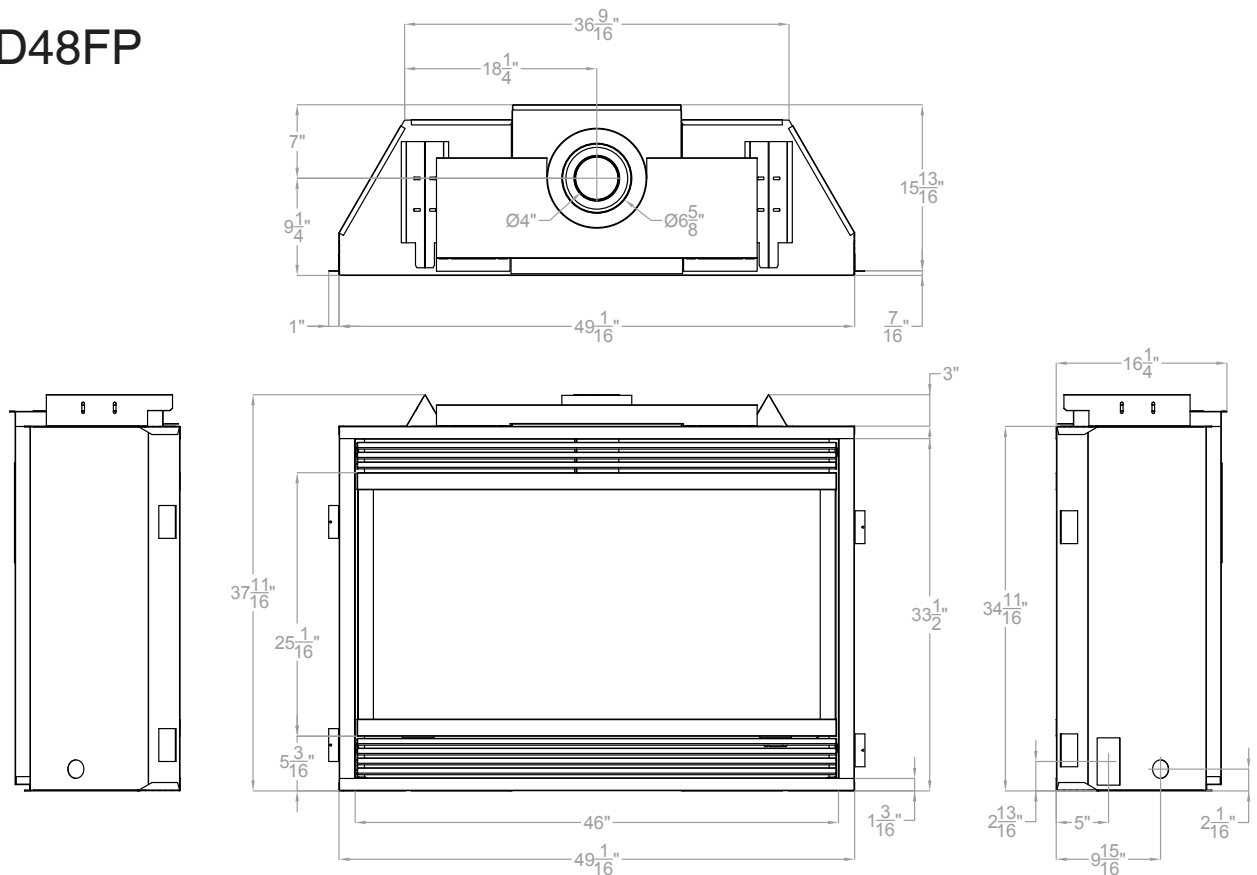

DIRECT-VENT FIREPLACES

Tahoe Deluxe DVD48FP

Spec Sheet

GLASS VIEWING AREA

42 1/2" W x 22" H

ACTUAL DIMENSIONS

49" W x 34 3/4" H x 16 3/8" D

INCLUDES

- 7-piece Ceramic Fiber log set

REQUIRES

- Fireplace Barrier Screen or Door Set and Frame with Barrier Screen

TECHNICAL INFORMATION

- Maximum heat output: 28,000 BTU (LP, Nat)
- Efficiency Rating:
 - 63.43% A. F. U. E.
 - 62.50% P4
- Weight: 135 lbs.
- Clearances:
 - Side Wall: 0"
 - Top Trim: 0"
- Type of Gas: LP or Natural
- Iron Pipe Size: 1/2-inch
- Ignition Systems: Intermittent Pilot, Millivolt
- Vent Size: 4 x 6 inch

DVD48FP

Clearance to Combustibles (in inches)

Back	0 (0 mm)
Side	0 (0 mm)
Floor	0 (0 mm)
Top Stand-off	0 (0 mm)
Top Framing Edge	3 (76 mm)

Framing Dimensions (in inches)

Height (A)	37 3/4
Width (B)	49 3/8
Depth (C)	16 3/8

Empire is committed to continuous product improvement; specifications are subject to change without notice. Dimensions in this brochure are approximate; read and follow the framing dimensions in the owners manual supplied with your Empire product. Flame size, shape, and color will vary from photos. Our mantels feature natural veneers and hand-rubbed finishes – wood grain and color will vary. Adjust light levels and use "natural light" incandescent bulbs to enhance the dramatic look for your wooden mantel.