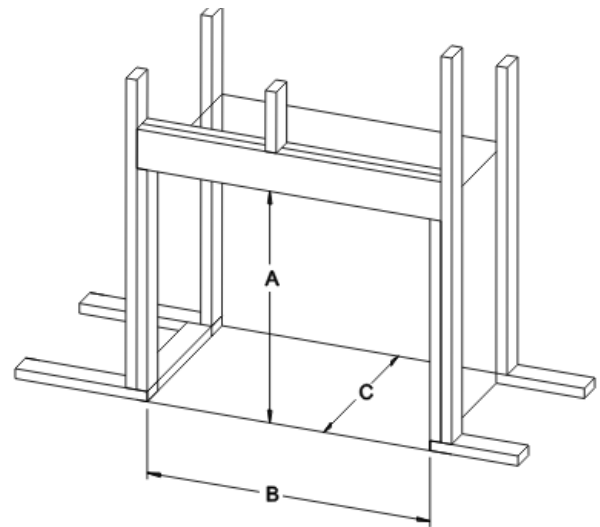

- 7-piece Ceramic Fiber log set

REQUIRES

- Fireplace Barrier Screen or Door Set and Frame with Barrier Screen

TECHNICAL INFORMATION

- Maximum heat output: 28,000 BTU (LP, Nat)
- Efficiency Rating:
 - 63.43% A. F. U. E.
 - 62.50% P4
- Weight: 135 lbs.
- Clearances:
 - Side Wall: 0"
 - Top Trim: 0"
- Type of Gas: LP or Natural
- Iron Pipe Size: 1/2-inch
- Ignition Systems: Intermittent Pilot, Millivolt
- Vent Size: 4 x 6 inch

DVD48FP

Clearance to Combustibles (in inches)

Back	0 (0 mm)
Side	0 (0 mm)
Floor	0 (0 mm)
Top Stand-off	0 (0 mm)
Top Framing Edge	3 (76 mm)

Framing Dimensions (in inches)

Height (A)	37 3/4
Width (B)	49 3/8
Depth (C)	16 3/8