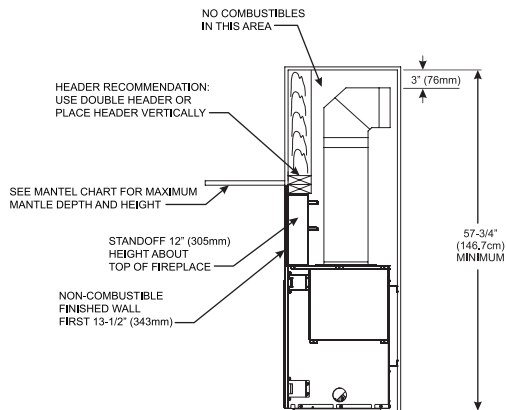

- Multi-Function Remote
- Ceramic Glass
- White Dimmer Light below floor

REQUIRES

- Decorative Crushed Droplets (2 sq. ft.)
- Decorative Front with Fireplace Barrier Screen

TECHNICAL INFORMATION

- Maximum heat output:
31,500 BTU (LP), 34,500 BTU (Nat)
- Efficiency Rating:
– 65.97% A. F. U. E.
– 58.20% P4
- Weight: 263 lbs.
- Clearances
– Side Wall: 3 1/8"
– Top Stand-Off: 12"
– Top Framing Edge: 12"
- Type of Gas: LP or Natural
- Iron Pipe Size: 1/2-inch
- Ignition Systems: Multi-Function
- Vent Size: 4 x 6 inch Top Vent Only

DVLL41FP

Clearance to Combustibles (in inches)

Back	1 1/4 (32mm)
Side	3 1/8 (79mm)
Floor	0
Top Stand-off	12 (305mm)
Top Framing Edge	13
Min. Height from top of Fireplace Opening to Ceiling	46 3/4 (1.17m)

Framing Dimensions (in inches)

Height (A)	36 7/8
Width (B)	54 1/2
Depth (C)	17 1/16

Empire is committed to continuous product improvement; specifications are subject to change without notice. Dimensions in this brochure are approximate; read and follow the framing dimensions in the owners manual supplied with your Empire product. Flame size, shape, and color will vary from photos. Our mantels feature natural veneers and hand-rubbed finishes – wood grain and color will vary. Adjust light levels and use "natural light" incandescent bulbs to enhance the dramatic look for your wooden mantel.