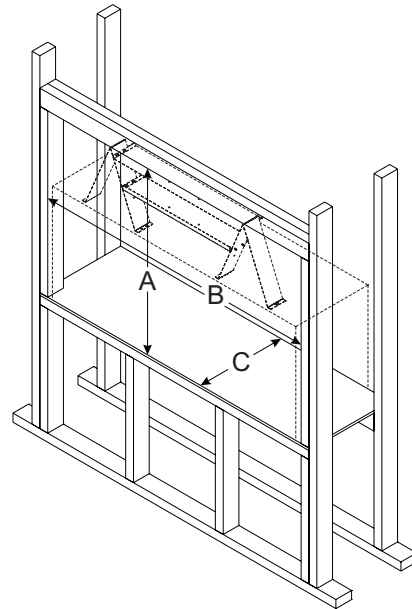

- Multi-Function Remote
- Ceramic Glass
- White Dimmer Light below floor

REQUIRES

- Decorative Crushed Droplets (2 sq. ft.)
- Decorative Front with Fireplace Barrier Screen

TECHNICAL INFORMATION

- Maximum heat output:
31,500 BTU (LP), 34,500 BTU (Nat)
- Efficiency Rating:
– 65.97% A. F. U. E.
– 58.20% P4
- Weight: 263 lbs.
- Clearances
– Side Wall: 3 1/8"
– Top Stand-Off: 12"
– Top Framing Edge: 12"
- Type of Gas: LP or Natural
- Iron Pipe Size: 1/2-inch
- Ignition Systems: Multi-Function
- Vent Size: 4 x 6 inch Top Vent Only

DVLL41FP

Clearance to Combustibles (in inches)

Back	1 1/4 (32mm)
Side	3 1/8 (79mm)
Floor	0
Top Stand-off	12 (305mm)
Top Framing Edge	13
Min. Height from top of Fireplace Opening to Ceiling	46 3/4 (1.17m)

Framing Dimensions (in inches)

Height (A)	36 7/8
Width (B)	54 1/2
Depth (C)	17 1/16

Empire is committed to continuous product improvement; specifications are subject to change without notice. Dimensions in this brochure are approximate; read and follow the framing dimensions in the owners manual supplied with your Empire product. Flame size, shape, and color will vary from photos. Our mantels feature natural veneers and hand-rubbed finishes – wood grain and color will vary. Adjust light levels and use "natural light" incandescent bulbs to enhance the dramatic look for your wooden mantel.