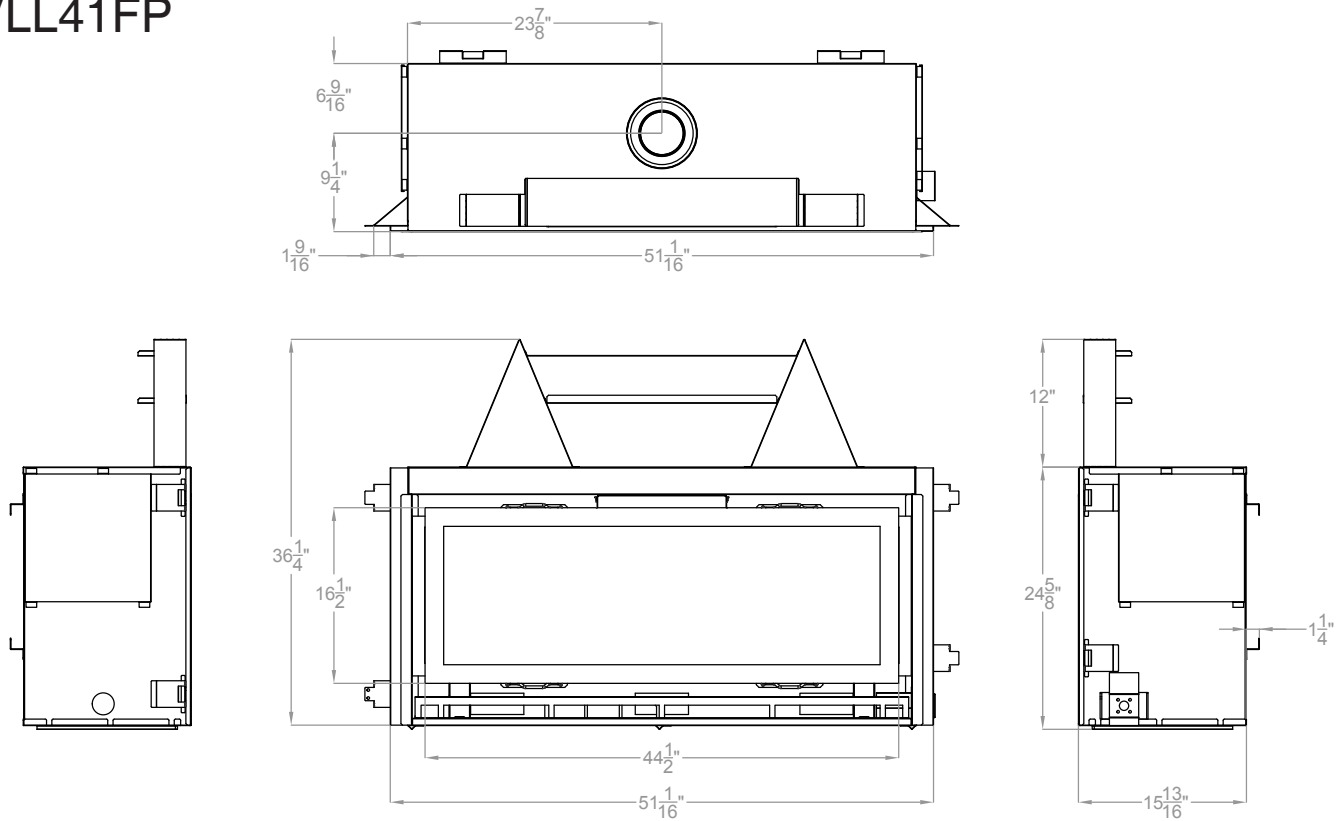

DIRECT-VENT FIREPLACES

Boulevard Linear DVLL41FP

Spec Sheet

GLASS VIEWING AREA

41" W x 13" H

ACTUAL DIMENSIONS

51 1/16" W x 24 1/4" H x 15 13/16" D

INCLUDES

- Multi-Function Remote
- Ceramic Glass
- White Dimmer Light below floor

REQUIRES

- Decorative Crushed Droplets (2 sq. ft.)
- Decorative Front with Fireplace Barrier Screen

TECHNICAL INFORMATION

- Maximum heat output:
31,500 BTU (LP), 34,500 BTU (Nat)
- Efficiency Rating:
– 65.97% A. F. U. E.
– 58.20% P4
- Weight: 263 lbs.
- Clearances
– Side Wall: 3 1/8"
– Top Stand-Off: 12"
– Top Framing Edge: 12"
- Type of Gas: LP or Natural
- Iron Pipe Size: 1/2-inch
- Ignition Systems: Multi-Function
- Vent Size: 4 x 6 inch Top Vent Only

DVLL41FP

Clearance to Combustibles (in inches)

Back	1 1/4 (32mm)
Side	3 1/8 (79mm)
Floor	0
Top Stand-off	12 (305mm)
Top Framing Edge	13
Min. Height from top of Fireplace Opening to Ceiling	46 3/4 (1.17m)

Framing Dimensions (in inches)

Height (A)	36 7/8
Width (B)	54 1/2
Depth (C)	17 1/16

Empire is committed to continuous product improvement; specifications are subject to change without notice. Dimensions in this brochure are approximate; read and follow the framing dimensions in the owners manual supplied with your Empire product. Flame size, shape, and color will vary from photos. Our mantels feature natural veneers and hand-rubbed finishes – wood grain and color will vary. Adjust light levels and use "natural light" incandescent bulbs to enhance the dramatic look for your wooden mantel.