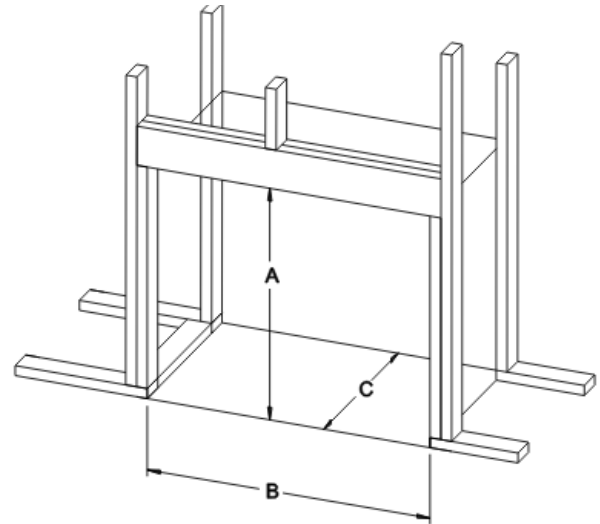

- 4-piece Ceramic Fiber log set on Slope Glaze Burner

REQUIRES

- Fireplace Barrier Screen or Door Set and Frame with Barrier Screen

TECHNICAL INFORMATION

- Maximum heat output:
27,000 BTU (LP), 25,000 BTU (Nat)
- Weight: 128 lbs
- Efficiency Rating:
– 68.84% A. F. U. E.
– 67.20% P4
- Clearances
– Side Wall: 0"
– Top Trim: 0"
- Type of Gas: LP or Natural
- Iron Pipe Size: 1/2-inch
- Ignition Systems: Intermittent Pilot, Millivolt
- Vent Size: 4 x 6 inch. Top and Rear Vent (LP - Top Vent only)

DVP36FP

Clearance to Combustibles (in inches)

Back	0 (0 mm)
Side	0 (0 mm)
Floor	0 (0 mm)
Top Stand-off	0 (0 mm)
Top Framing Edge	3 (76 mm)

Framing Dimensions (in inches)

Height (A)	37 3/4
Width (B)	39 3/8
Depth (C)	19 7/8