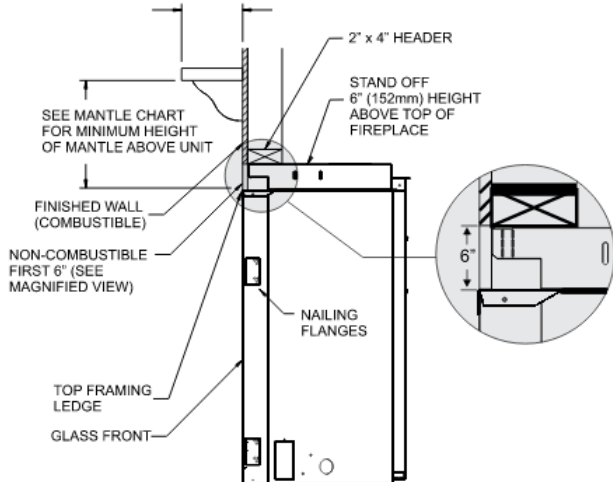

- 4-piece Ceramic Fiber log set on Slope Glaze Burner

REQUIRES

- Fireplace Barrier Screen or Door Set and Frame with Barrier Screen

TECHNICAL INFORMATION

- Maximum heat output:
27,000 BTU (LP), 25,000 BTU (Nat)
- Weight: 128 lbs
- Efficiency Rating:
– 68.84% A. F. U. E.
– 67.20% P4
- Clearances
– Side Wall: 0"
– Top Trim: 0"
- Type of Gas: LP or Natural
- Iron Pipe Size: 1/2-inch
- Ignition Systems: Intermittent Pilot, Millivolt
- Vent Size: 4 x 6 inch. Top and Rear Vent (LP - Top Vent only)

DVP36FP

Clearance to Combustibles (in inches)

Back	0 (0 mm)
Side	0 (0 mm)
Floor	0 (0 mm)
Top Stand-off	0 (0 mm)
Top Framing Edge	3 (76 mm)

Framing Dimensions (in inches)

Height (A)	37 3/4
Width (B)	39 3/8
Depth (C)	19 7/8