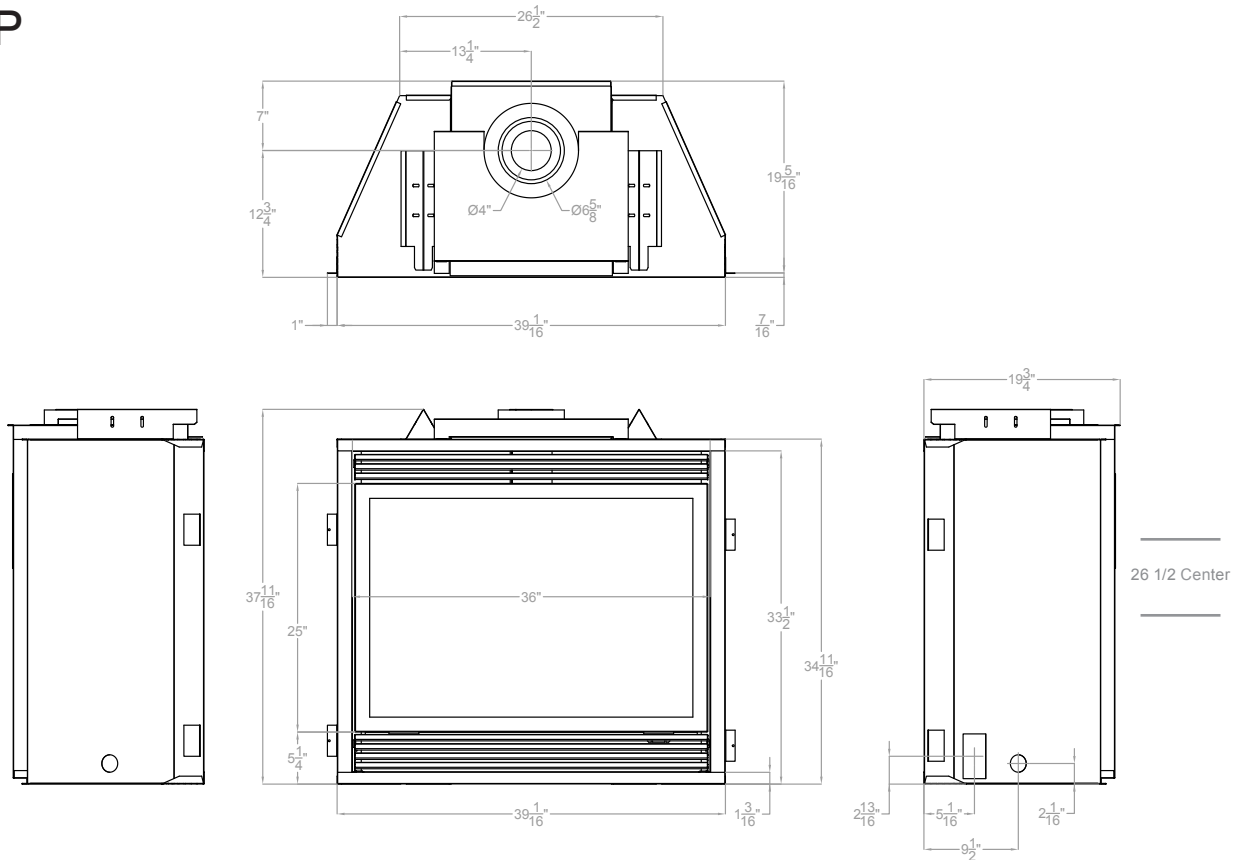

DIRECT-VENT FIREPLACES

Tahoe Deluxe DVP36FP

Spec Sheet

GLASS VIEWING AREA

32 1/2" W x 22" H

ACTUAL DIMENSIONS

39" W x 34 3/4" H x 19 7/8" D

INCLUDES

- 4-piece Ceramic Fiber log set on Slope Glaze Burner

REQUIRES

- Fireplace Barrier Screen or Door Set and Frame with Barrier Screen

TECHNICAL INFORMATION

- Maximum heat output:
27,000 BTU (LP), 25,000 BTU (Nat)
- Weight: 128 lbs
- Efficiency Rating:
– 68.84% A. F. U. E.
– 67.20% P4
- Clearances
– Side Wall: 0"
– Top Trim: 0"
- Type of Gas: LP or Natural
- Iron Pipe Size: 1/2-inch
- Ignition Systems: Intermittent Pilot, Millivolt
- Vent Size: 4 x 6 inch. Top and Rear Vent (LP - Top Vent only)

DVP36FP

Clearance to Combustibles (in inches)

Back	0 (0 mm)
Side	0 (0 mm)
Floor	0 (0 mm)
Top Stand-off	0 (0 mm)
Top Framing Edge	3 (76 mm)

Framing Dimensions (in inches)

Height (A)	37 3/4
Width (B)	39 3/8
Depth (C)	19 7/8