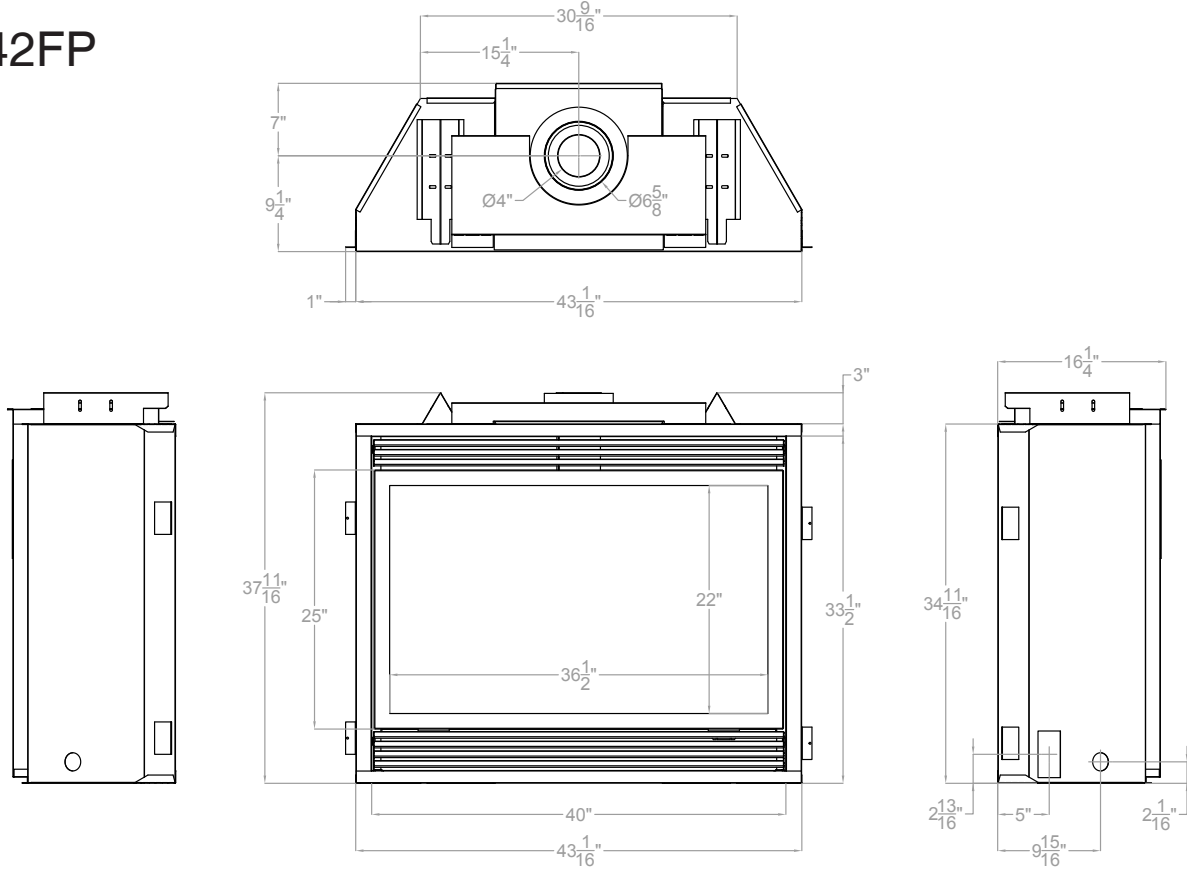

DVD42FP

Clearance to Combustibles (in inches)

Back	0 (0 mm)
Side	0 (0 mm)
Floor	0 (0 mm)
Top Stand-off	0 (0 mm)
Top Framing Edge	3 (76 mm)

Framing Dimensions (in inches)

Height (A)	37 3/4
Width (B)	43 3/8
Depth (C)	16 3/8