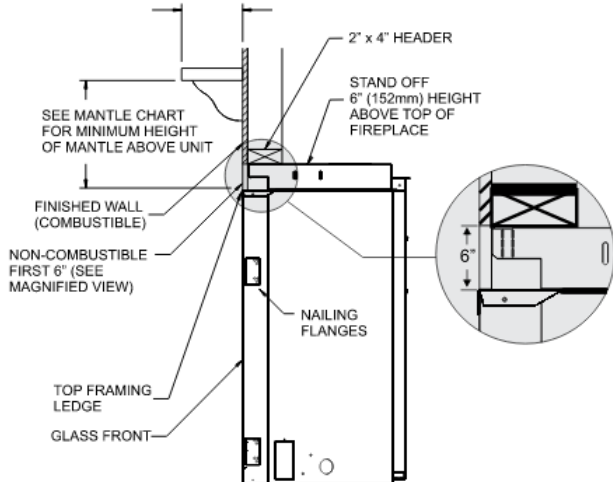

#### ACTUAL DIMENSIONS

43" W x 34 3/4" H x 16 3/8" D

#### TECHNICAL INFORMATION

- Maximum heat output: 25,000 BTU (LP, Nat)
- Efficiency Rating:
  - 63.42% A. F. U. E.
  - 62.30% P4
- Weight: 121 lbs.
- Clearances:
  - Side Wall: 0"
  - Top Trim: 0"
- Type of Gas: LP or Natural
- Iron Pipe Size: 1/2-inch
- Ignition Systems: Intermittent Pilot, Millivolt
- Vent Size: 4 x 6 inch

## Clearance to Combustibles (in inches)

Back	0 (0 mm)
Side	0 (0 mm)
Floor	0 (0 mm)
Top Stand-off	0 (0 mm)
Top Framing Edge	3 (76 mm)

## Framing Dimensions (in inches)

Height (A)	37 3/4
Width (B)	43 3/8
Depth (C)	16 3/8

Empire is committed to continuous product improvement; specifications are subject to change without notice. Dimensions in this brochure are approximate; read and follow the framing dimensions in the owners manual supplied with your Empire product. Flame size, shape, and color will vary from photos. Our mantels feature natural veneers and hand-rubbed finishes – wood grain and color will vary. Adjust light levels and use "natural light" incandescent bulbs to enhance the dramatic look for your wooden mantel.