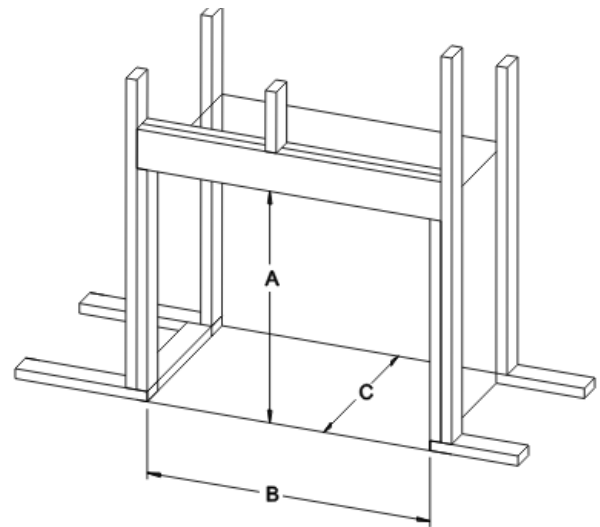

## Clearance to Combustibles (in inches)

Back	0 (0 mm)
Side	0 (0 mm)
Floor	0 (0 mm)
Top Stand-off	0 (0 mm)
Top Framing Edge	3 (76 mm)

## Framing Dimensions (in inches)

Height (A)	37 3/4
Width (B)	43 3/8
Depth (C)	16 3/8

Empire is committed to continuous product improvement; specifications are subject to change without notice. Dimensions in this brochure are approximate; read and follow the framing dimensions in the owners manual supplied with your Empire product. Flame size, shape, and color will vary from photos. Our mantels feature natural veneers and hand-rubbed finishes – wood grain and color will vary. Adjust light levels and use "natural light" incandescent bulbs to enhance the dramatic look for your wooden mantel.