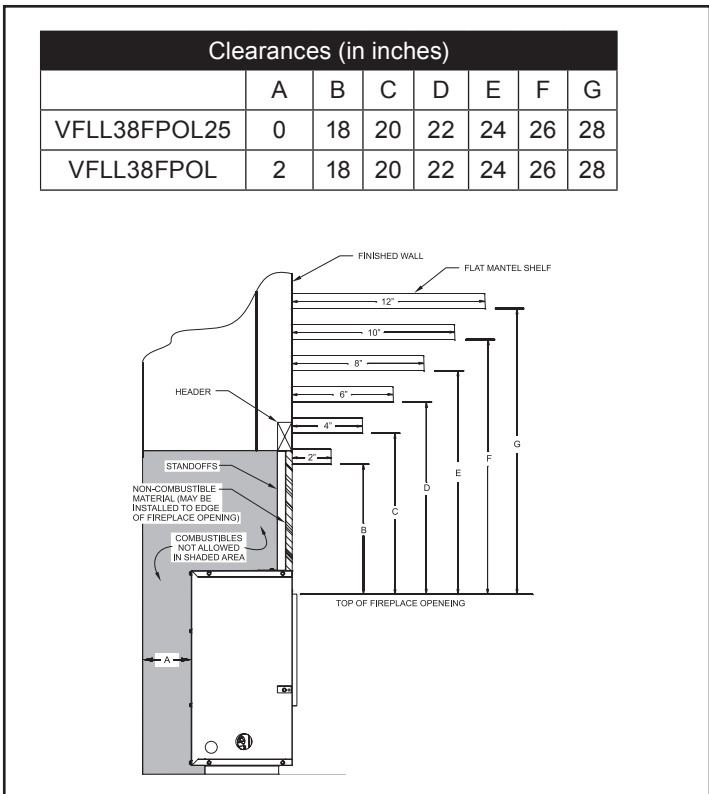

VENT-FREE FIREPLACES

Boulevard VFLL38FP

Spec Sheet

ACTUAL DIMENSIONS

43 1/4" W x 35" H x 10 15/16" D

INCLUDES

- Thermostat Remote (IP Models)
- FRBC Remote (Millivolt Models)

TECHNICAL INFORMATION

- Maximum heat output:
 - 25,000 BTU VFLL38FP30L25 (LP,Nat)
 - 32,000 BTU VFLL38FP30L (LP, Nat)
- Weight: 87 lbs.
- Type of Gas: LP or Natural
- Ignition Systems: Intermittent Pilot or Millivolt

FIELD INSTALLED ACCESSORIES

VFLL38FP

Empire is committed to continuous product improvement; specifications are subject to change without notice. Dimensions in this brochure are approximate; read and follow the framing dimensions in the owners manual supplied with your Empire product. Flame size, shape, and color will vary from photos. Our mantels feature natural veneers and hand-rubbed finishes – wood grain and color will vary. Adjust light levels and use "natural light" incandescent bulbs to enhance the dramatic look for your wooden mantel.