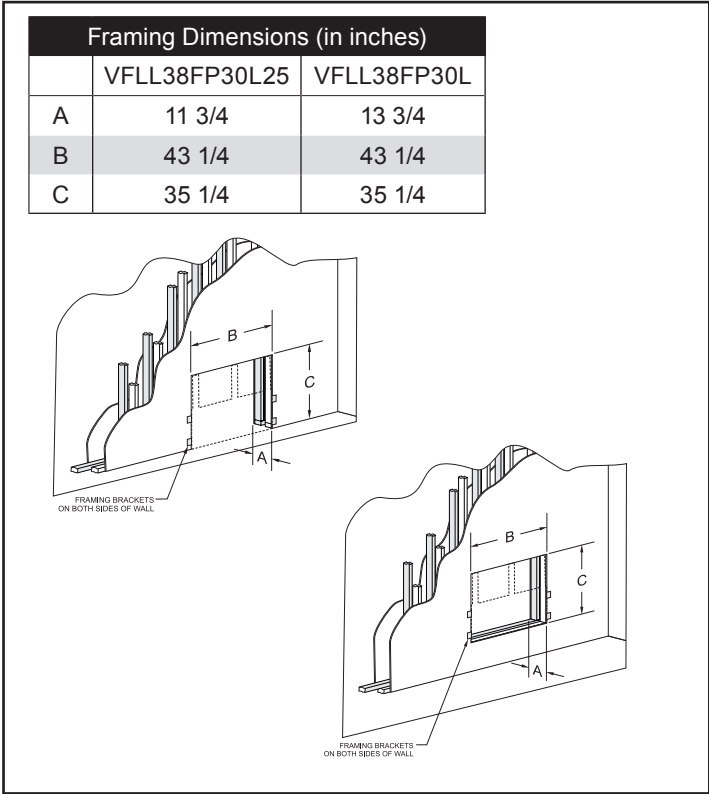

VFLL38FP

Empire is committed to continuous product improvement; specifications are subject to change without notice. Dimensions in this brochure are approximate; read and follow the framing dimensions in the owners manual supplied with your Empire product. Flame size, shape, and color will vary from photos. Our mantels feature natural veneers and hand-rubbed finishes – wood grain and color will vary. Adjust light levels and use "natural light" incandescent bulbs to enhance the dramatic look for your wooden mantel.

Member of the following industry associations:

SINCE 1932
Empire Comfort Systems Inc.
918 Freeburg Ave.
Belleville, IL 62220-2623
info@empirecomfort.com
01/18

The Empire Comfort Systems and White Mountain Hearth names and logos are registered U.S. trademarks.