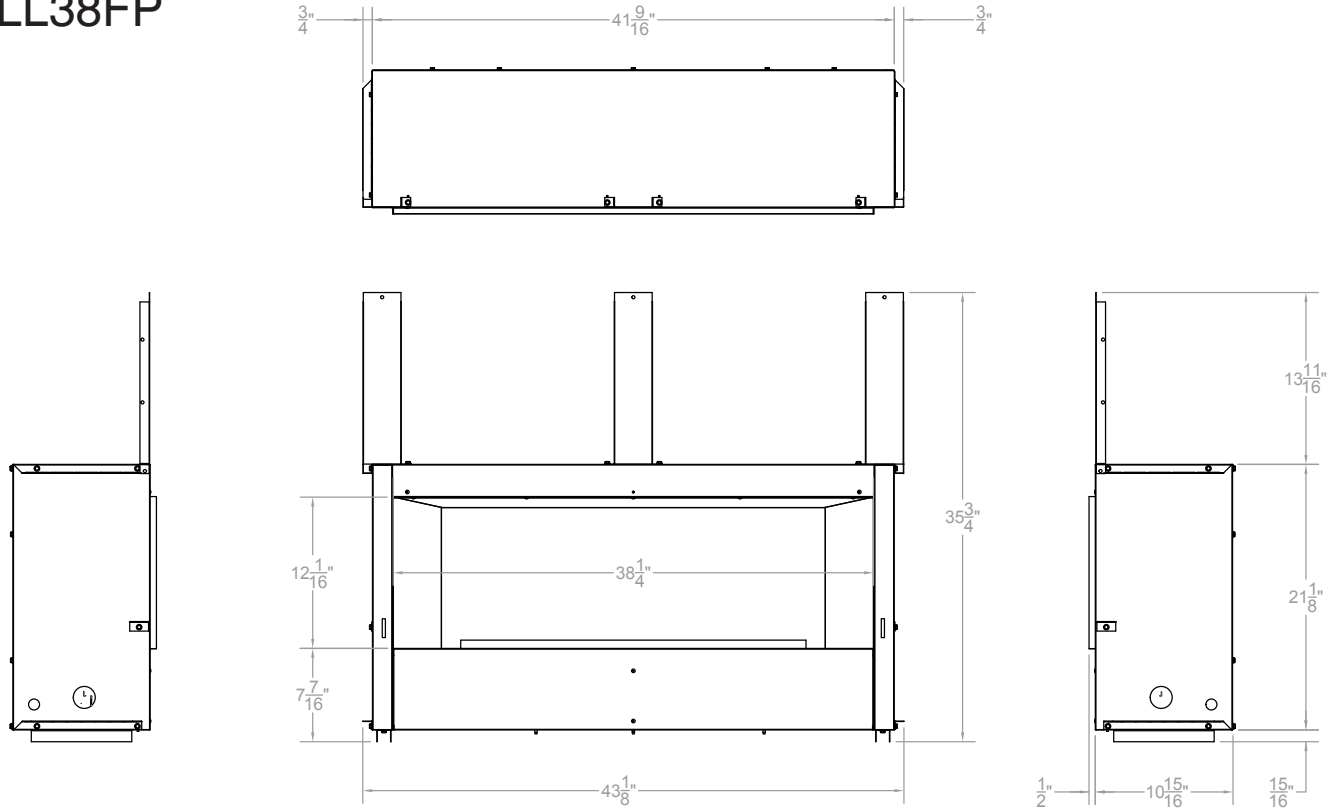

VENT-FREE FIREPLACES

Boulevard VFLL38FP

Spec Sheet

ACTUAL DIMENSIONS

43 1/4" W x 35" H x 10 15/16" D

INCLUDES

- Thermostat Remote (IP Models)
- FRBC Remote (Millivolt Models)

TECHNICAL INFORMATION

VFLL38FP

Empire is committed to continuous product improvement; specifications are subject to change without notice. Dimensions in this brochure are approximate; read and follow the framing dimensions in the owners manual supplied with your Empire product. Flame size, shape, and color will vary from photos. Our mantels feature natural veneers and hand-rubbed finishes – wood grain and color will vary. Adjust light levels and use "natural light" incandescent bulbs to enhance the dramatic look for your wooden mantel.