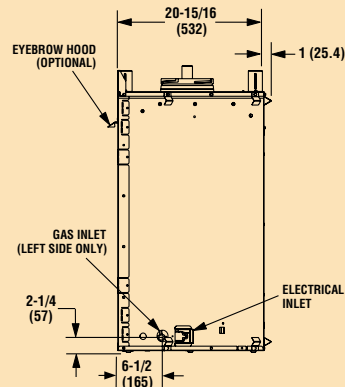

DIMENSIONS

GAS FIREPLACE SPECIFICATIONS

Side View

FRAMING

MODEL	A	B	C	D	E	F	G	H	WIDTH	HEIGHT	DEPTH
SYM-35	40-1/8"	37-1/8"	25-5/8"	29-1/8"	35-1/8"	21-1/2"	10-3/4"	32-1/2"	35-9/16"	40-5/16"	21-7/16"
SYM-40	40-1/8"	37-1/8"	25-5/8"	34-1/8"	40-1/8"	26-1/2"	13-3/4"	32-1/2"	40-9/16"	40-5/16"	21-7/16"
SYM-45	40-1/8"	37-1/8"	25-5/8"	39-1/8"	45-1/8"	31-1/2"	15-3/4"	32-1/2"	45-9/16"	40-5/16"	21-7/16"

TYPICAL TOP-VENT-ONLY APPLICATIONS

EFFICIENCIES %

MODELS	NATURAL GAS			PROPANE		
	Canadian Energyguide Rating	Steady State	AFUE*	Canadian Energyguide Rating	Steady State	AFUE*
SYM-35	61.7	70.6	64.8	62.4	71.3	65.2
SYM-40	60.7	70.7	64.3	61.2	72.1	64.6
SYM-45	63.9	72.4	66.2	64.2	73.1	66.3

*Annual Fuel Utilization Efficiency (AFUE) is the recognized U.S. rating system for the total efficiency of heating products.

BTU INPUT

MODEL NO.	INPUT RATE (BTU/H) NG	INPUT RATE (BTU/H) LP
SYM-35	33,000 to 21,500	27,500 to 21,000
SYM-40	37,000 to 23,500	32,000 to 24,500
SYM-45	39,000 to 26,000	33,500 to 26,000

Maximum manifold pressure is 3.5 in. w.c. (0.87 kPa) for natural gas and 10 in. w.c. (2.49 kPa) for LP/Propane gas.

PRODUCTS AND DEALERS YOU CAN COUNT ON

At Lennox, we understand how important it is for you to feel comfortable at home, so we're committed to providing you with the finest hearth products available. Choosing the right dealer for your hearth needs is every bit as important as choosing the right brand, and we think you'll agree that our dealers are a big reason why you can count on getting quality customer service when you call.

On the cover: Symmetry™ 40 shown with Traditional andirons and Venetian Tile liner interior.