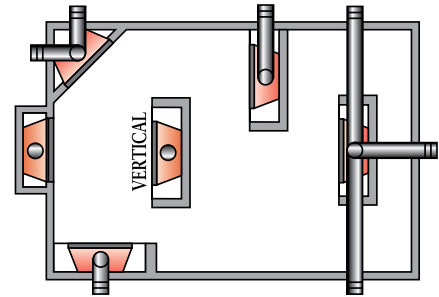

TYPICAL TOP-VENT-ONLY APPLICATIONS

EFFICIENCIES %

MODELS	NATURAL GAS			PROPANE		
	Canadian Energyguide Rating	Steady State	AFUE*	Canadian Energyguide Rating	Steady State	AFUE*
SYM-35	61.7	70.6	64.8	62.4	71.3	65.2
SYM-40	60.7	70.7	64.3	61.2	72.1	64.6
SYM-45	63.9	72.4	66.2	64.2	73.1	66.3

*Annual Fuel Utilization Efficiency (AFUE) is the recognized U.S. rating system for the total efficiency of heating products.

BTU INPUT

MODEL NO.	INPUT RATE (BTU/H) NG	INPUT RATE (BTU/H) LP
SYM-35	33,000 to 21,500	27,500 to 21,000
SYM-40	37,000 to 23,500	32,000 to 24,500
SYM-45	39,000 to 26,000	33,500 to 26,000

Maximum manifold pressure is 3.5 in. w.c. (0.87 kPa) for natural gas and 10 in. w.c. (2.49 kPa) for LP/Propane gas.

PRODUCTS AND DEALERS YOU CAN COUNT ON

At Lennox, we understand how important it is for you to feel comfortable at home, so we're committed to providing you with the finest hearth products available. Choosing the right dealer for your hearth needs is every bit as important as choosing the right brand, and we think you'll agree that our dealers are a big reason why you can count on getting quality customer service when you call.

On the cover: Symmetry™ 40 shown with Traditional andirons and Venetian Tile liner interior.

All Dave Lennox Signature™ Collection gas fireplaces utilize either a Secure Vent™ (rigid) or Secure Flex™ (flexible) 4.5" outer coaxial venting system, and include a limited lifetime warranty.

IMPORTANT NOTES:

LENNOX

HEARTH PRODUCTS

© Lennox Industries Inc. 2011

Visit us at www.lennox.com, or contact us at 1-800-9-LENNOX.

Tested & Listed By
OMNI-Test Laboratories, Inc.
Portland Oregon USA

100% recycled