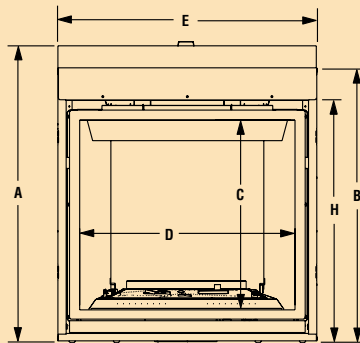

Front View

FRAMING

MODEL	A	B	C	D	E	F	G	H	WIDTH	HEIGHT	DEPTH
SYM-35	40-1/8"	37-1/8"	25-5/8"	29-1/8"	35-1/8"	21-1/2"	10-3/4"	32-1/2"	35-9/16"	40-5/16"	21-7/16"
SYM-40	40-1/8"	37-1/8"	25-5/8"	34-1/8"	40-1/8"	26-1/2"	13-3/4"	32-1/2"	40-9/16"	40-5/16"	21-7/16"
SYM-45	40-1/8"	37-1/8"	25-5/8"	39-1/8"	45-1/8"	31-1/2"	15-3/4"	32-1/2"	45-9/16"	40-5/16"	21-7/16"