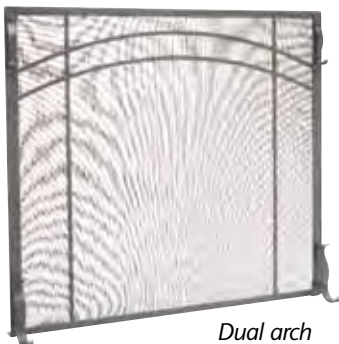

Add a customized look with handsome Style View™ screen mesh doors.

Square pane design in Charcoal

Arch pane design in Satin Pewter

STEP 4: SCREEN PANEL KITS (optional)

Create a barrier to prevent direct contact with hot glass. Affixes directly to the front of the fireplace.

Pull screen front panel kit

Fixed screen panel

STEP 5:

FREE-STANDING SCREEN (optional)

Add a decorative element with a free-standing designer fire screen.

Dual arch

Symmetry™ Series shown in liquid propane (LP) gas with Buff Rustic Herringbone brick liner and Corinth andirons.