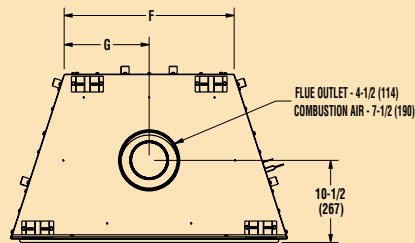

GAS FIREPLACE SPECIFICATIONS

Top View