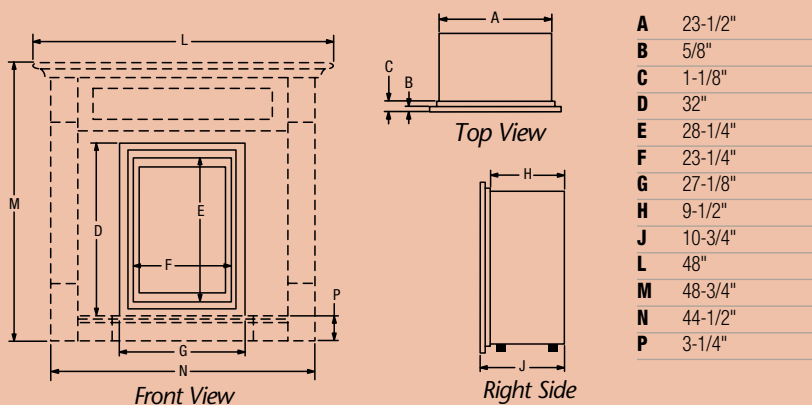

MPE-27 DIMENSIONS