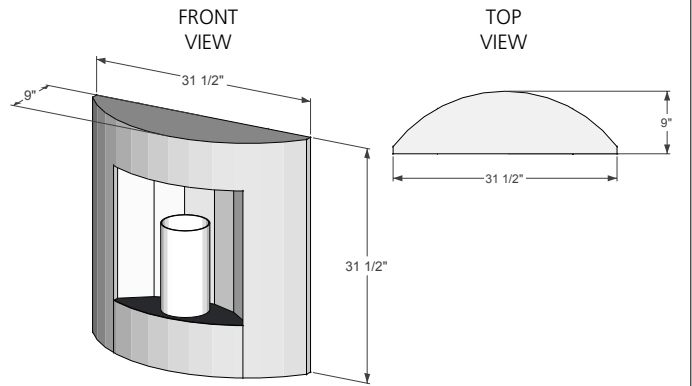

Inspiration Fireplace Specifications

MODEL	HEIGHT	WIDTH	DEPTH	WEIGHT
INSP-SED	31-1/2	31-1/2	9	31 lbs
INSP-SV	31-1/2	31-1/2	9	31 lbs
INSP-SS	31-1/2	31-1/2	9	31 lbs
INSP-BLK	31-1/2	31-1/2	9	31 lbs

Dimensions above are in inches. Reference dimensions only. We recommend measuring individual units at installation. Refer to installation manual for detailed specifications on installing this product.