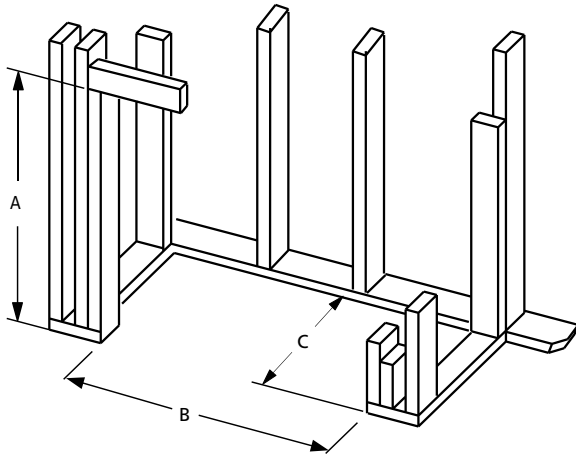

(Optional)

Platinum

Brushed Brass

Black

FLAT WALL FRAMING SPECIFICATIONS

	36"	42"	50"
A	58-1/8"	67-1/8"	67-1/8"
B	45-1/4"	51-1/4"	59"
C	28-1/4"	30-1/8"	30-1/8"

CORNER FRAMING SPECIFICATIONS

	36"	42"	50"
D	61"	65"	71"
E	45-1/8"	51-1/8"	59"
F	86-1/2"	92"	100"
G	61"	65"	71"