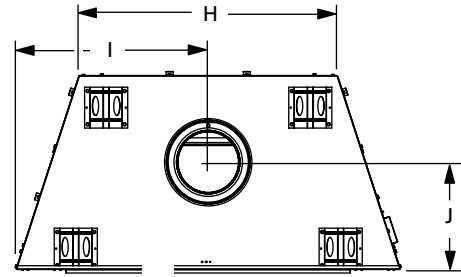

APPLIANCE SPECIFICATIONS

	36"	42"	50"
H	29"	30-1/2"	38-1/2"
I	22-1/4"	25-1/2"	29-1/2"
J	15-5/8"	17-5/8"	17-5/8"
K	45-1/8"	51-1/8"	59"
L	36"	42"	50"
M	30"	30"	30"
N	49"	49"	49"
O	26-5/8"	29"	28-1/2"