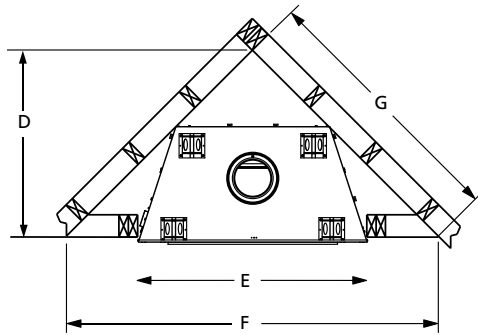

FEATURED WRT60 fireplace with Warm Red Herringbone firebrick.

EXCLUSIVE FEATURES

- 🔥 The industry's most realistic masonry firebrick featuring the patented Mosaic Masonry™ technology offering the real look of a site-built masonry fireplace
- 🔥 Choose from 36", 42", and 50" sizes all with an impressive 30" tall opening
- 🔥 Fully insulated fireplace for trouble free operation in colder climates
- 🔥 Uses our IHP 12DM double wall chimney for exceptional performance
- 🔥 Full length nailing flanges for easier installation
- 🔥 Optional glass doors in a variety of finishes
- 🔥 Optional outside combustion air kits
- 🔥 Includes cast Iron grate with andirons, tight fitting damper, and mesh fire screens
- 🔥 Standard gas line conduits make installation of a gas log easy. Check out our many gas log options
- 🔥 20 year limited warranty

(Optional)

Platinum

Brushed Brass

Black

FLAT WALL FRAMING SPECIFICATIONS

	36"	42"	50"
A	58-1/8"	67-1/8"	67-1/8"
B	45-1/4"	51-1/4"	59"
C	28-1/4"	30-1/8"	30-1/8"

CORNER FRAMING SPECIFICATIONS

	36"	42"	50"
D	61"	65"	71"
E	45-1/8"	51-1/8"	59"
F	86-1/2"	92"	100"
G	61"	65"	71"