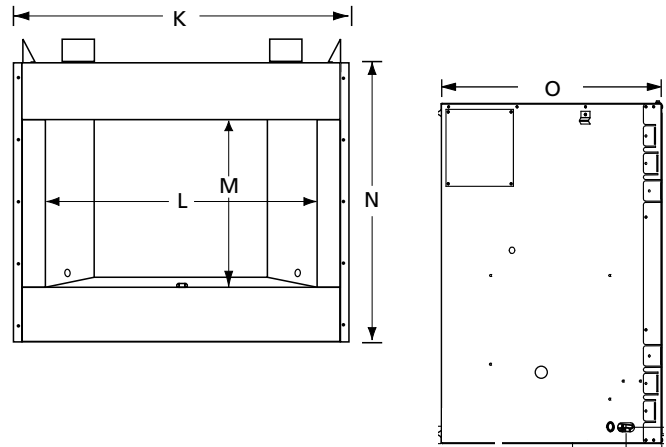

(Optional)

Platinum

Brushed Brass

Black

FLAT WALL FRAMING SPECIFICATIONS

	36"	42"	50"
A	58-1/8"	67-1/8"	67-1/8"
B	45-1/4"	51-1/4"	59"
C	28-1/4"	30-1/8"	30-1/8"

CORNER FRAMING SPECIFICATIONS

	36"	42"	50"
D	61"	65"	71"
E	45-1/8"	51-1/8"	59"
F	86-1/2"	92"	100"
G	61"	65"	71"

APPLIANCE SPECIFICATIONS

	36"	42"	50"
H	29"	30-1/2"	38-1/2"
I	22-1/4"	25-1/2"	29-1/2"
J	15-5/8"	17-5/8"	17-5/8"
K	45-1/8"	51-1/8"	59"
L	36"	42"	50"
M	30"	30"	30"
N	49"	49"	49"
O	26-5/8"	29"	28-1/2"

© 2014 Innovative Hearth Products