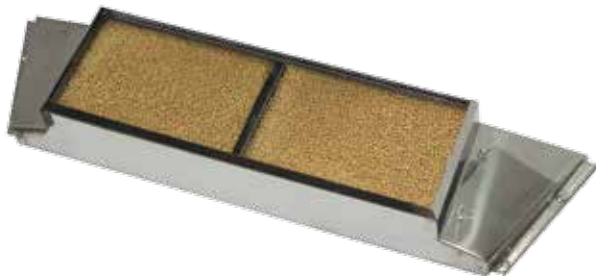

Our award winning PureFire™ technology allows you to enjoy a wood burning fireplace with a clear conscience. It is a smoke purification product that removes about 75% of harmful pollutants from entering the atmosphere. Best of all, it remains unseen once installed so you can enjoy making memories around the fire the same way you always have.

BENEFITS

- 🔥 Reduces current particulate emissions by approximately 75%. (See chart for illustration.)
- 🔥 Virtually eliminates carbon monoxide. (including CO from gas logs)
- 🔥 PureFire™ is a passive system. Burn a fire the same way you always have. No moving parts and no special requirements.
- 🔥 Choose a PureFire™ Fireplace or our aftermarket Emission Control Hood for existing fireplaces.
  - Hood installs in any size fireplace in less than 45 minutes.

BREATHE EASIER WITH PUREFIRE™

This technology reduces volatile organic compounds and carbon monoxide by up to 90%. Its unique design greatly improves the heating efficiency of the fireplace and allows you to operate your fireplace with glass doors. Astria offers six wood burning fireplaces (adjacent page). For homeowners with existing wood burning fireplaces, install our PureFire™ Emission Control Hoods and get the same quality results. The adjustable size makes it a perfect solution for any wood burning fireplace.

PureFire™ Emission Control Hood (shown above) installs in the roof of your firebox, so it's out of sight.