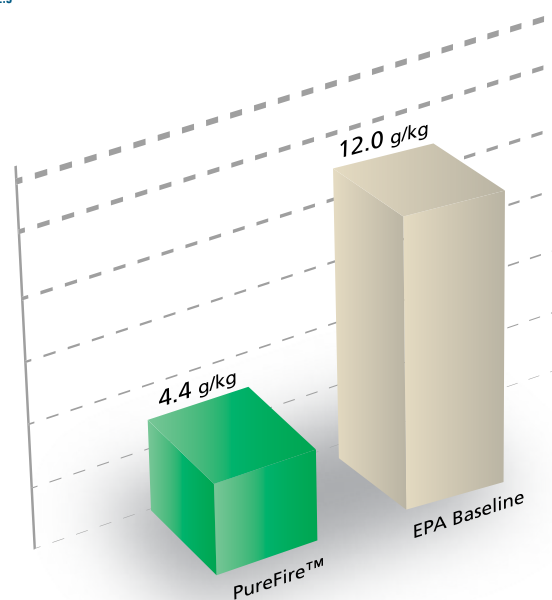

PM_{2.5} REDUCTIONS WITH PUREFIRE™

Grams of PM Emissions per Kilogram of Wood Burned