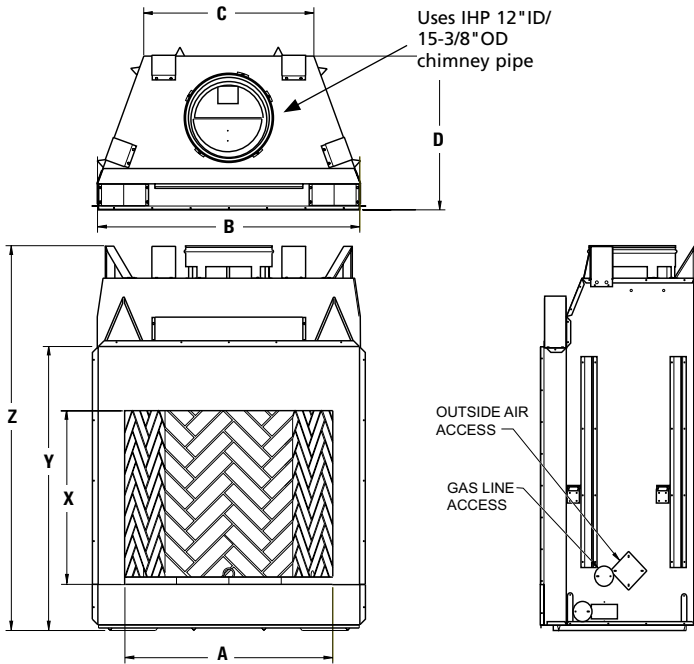

WRE/WRT4800/6800