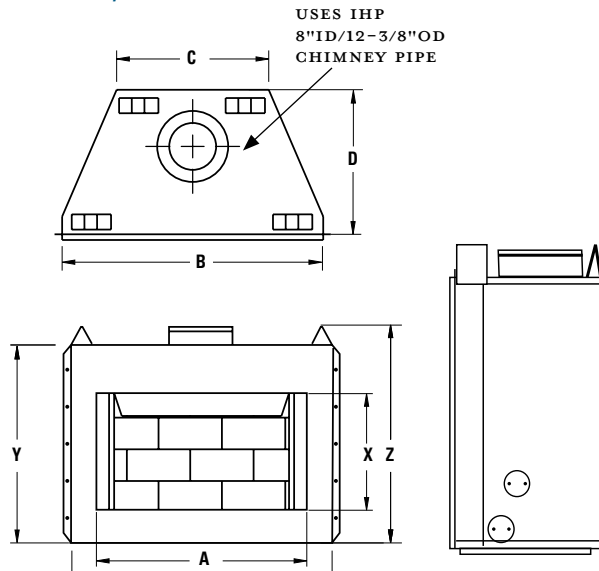

WRE/WRT3800

IMPORTANT NOTES:

As with any heating appliance, fireplace or stove, this appliance is extremely hot during operation. Read and understand all operating instructions before using this appliance. For further information, consult your dealer.

Local conditions, such as elevation, wind, vent configuration and choice of fuel will affect overall appearance of the fire and heating performance. Performance can also vary with home design and insulation, climate, condition and type of fuel used, appliance location, burn rate, accessories chosen, chimney installation and how the appliance is operated.

Diagrams, illustrations and photographs are not to scale—consult installation instructions. Product designs, materials, dimensions, specifications, colors and prices are subject to change or discontinuance without notice.

WRE/WRT4800/6800

WRE/WRT3800

	WRE/WRT4800/6800	WRE/WRT3800
	42"	36"
A	42"	35"
B	51"	41"
C	30-1/2"	29"
D	29"	21"
X	30"	21"
Y	49"	37"
Z	67"	44-1/4"

OPTIONAL ACCESSORIES

- A. Wood Nooks
- B. Bi-Fold Glass Doors
- C. Fan (WCT3800 models only)
- D. Drain Pan and Heat Deflection Hood available for WRE3800 models