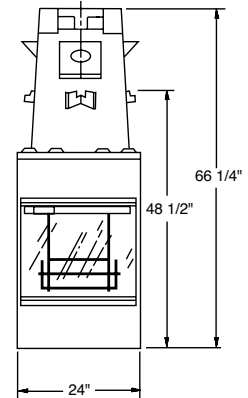

EXPOSED SIDE