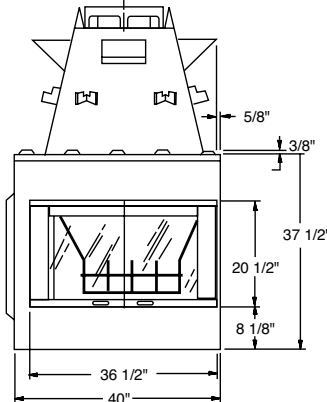

ADDITIONAL ACCESSORIES

A. Outside air kit

B. Fan (WCT louvered model only)

FRAMING SPECIFICATIONS

TOP

WRT35ST 8" IDx12-3/8" OD, WRT40ST 12" IDx15-3/8" OD wood burning chimney pipe

SEE THROUGH FIREPLACE

FRONT

SIDE

Uses IHP 8" ID/12-3/8" OD wood burning chimney pipe

TOP

CORNER FIREPLACE

FRONT

HEARTH DIMENSIONS

SIDE

BACK SIDE

FRONT

EXPOSED SIDE

PENINSULA FIREPLACE

TOP

Uses IHP 12" ID/15-3/8" OD wood burning chimney pipe

IMPORTANT NOTES:

As with any fireplace, this appliance is extremely hot during operation. Read and understand all operating instructions before using this appliance. For further information, consult your dealer.