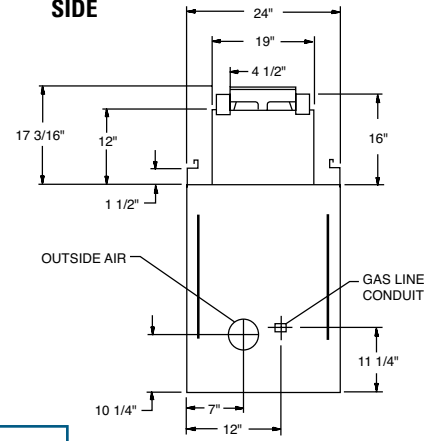

ADDITIONAL ACCESSORIES

A. Outside air kit

B. Fan (WCT louvered model only)

FRAMING SPECIFICATIONS

TOP

WRT35ST 8" IDx12-3/8" OD, WRT40ST 12" IDx15-3/8" OD wood burning chimney pipe

SEE THROUGH FIREPLACE

FRONT

SIDE

Uses IHP 8" ID/12-3/8" OD wood burning chimney pipe

TOP

CORNER FIREPLACE

FRONT

HEARTH DIMENSIONS

SIDE

BACK SIDE

FRONT

EXPOSED SIDE

PENINSULA FIREPLACE

TOP

Uses IHP 12" ID/15-3/8" OD wood burning chimney pipe

IMPORTANT NOTES:

As with any fireplace, this appliance is extremely hot during operation. Read and understand all operating instructions before using this appliance. For further information, consult your dealer.