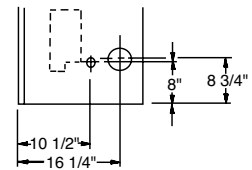

SIDE

Uses IHP 8" ID/12-3/8" OD wood burning chimney pipe

TOP

CORNER FIREPLACE

FRONT

HEARTH DIMENSIONS

SIDE

BACK SIDE