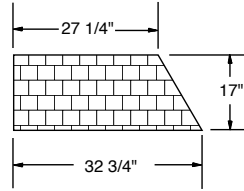

SIDE

Uses IHP 8" ID/12-3/8" OD wood burning chimney pipe

TOP

CORNER FIREPLACE

FRONT

HEARTH DIMENSIONS

SIDE

BACK SIDE