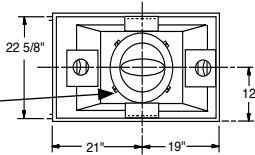

SIDE

Uses IHP 8" ID/12-3/8" OD wood burning chimney pipe

TOP

CORNER FIREPLACE

FRONT

HEARTH DIMENSIONS

SIDE

BACK SIDE

FRONT

EXPOSED SIDE

PENINSULA FIREPLACE

TOP

Uses IHP 12" ID/15-3/8" OD wood burning chimney pipe

IMPORTANT NOTES:

As with any fireplace, this appliance is extremely hot during operation. Read and understand all operating instructions before using this appliance. For further information, consult your dealer.