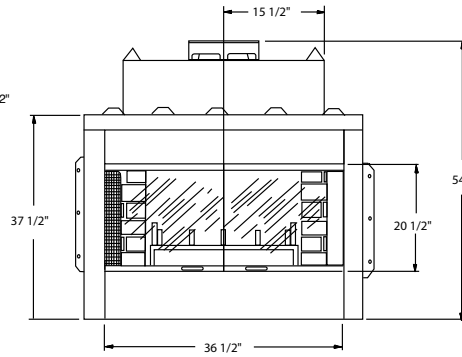

ADDITIONAL ACCESSORIES

A. Outside air kit

B. Fan (WCT louvered model only)

FRAMING SPECIFICATIONS

TOP

WRT35ST 8" IDx12-3/8" OD, WRT40ST 12" IDx15-3/8" OD wood burning chimney pipe

SEE THROUGH FIREPLACE

FRONT

SIDE

Uses IHP 8" ID/12-3/8" OD wood burning chimney pipe

TOP

CORNER FIREPLACE

FRONT

HEARTH DIMENSIONS

SIDE

BACK SIDE