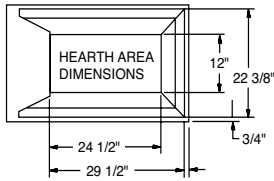

PENINSULA FIREPLACE