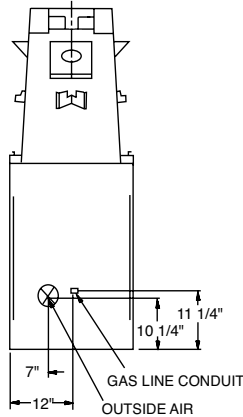

ADDITIONAL ACCESSORIES

A. Outside air kit

B. Fan (WCT louvered model only)

FRAMING SPECIFICATIONS

TOP

WRT35ST 8" IDx12-3/8" OD, WRT40ST 12" IDx15-3/8" OD wood burning chimney pipe

SEE THROUGH FIREPLACE

FRONT

SIDE

Uses IHP 8" ID/12-3/8" OD wood burning chimney pipe

TOP

CORNER FIREPLACE

FRONT

HEARTH DIMENSIONS

SIDE

BACK SIDE

FRONT

EXPOSED SIDE

PENINSULA FIREPLACE

TOP

Uses IHP 12" ID/15-3/8" OD wood burning chimney pipe

IMPORTANT NOTES:

As with any fireplace, this appliance is extremely hot during operation. Read and understand all operating instructions before using this appliance. For further information, consult your dealer.