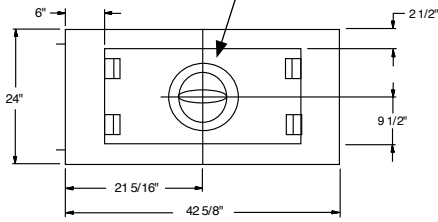

ADDITIONAL ACCESSORIES

A. Outside air kit

B. Fan (WCT louvered model only)

FRAMING SPECIFICATIONS

TOP

WRT35ST 8" IDx12-3/8" OD, WRT40ST 12" IDx15-3/8" OD wood burning chimney pipe

SEE THROUGH FIREPLACE

FRONT

SIDE

Uses IHP 8" ID/12-3/8" OD wood burning chimney pipe

TOP

CORNER FIREPLACE

FRONT

HEARTH DIMENSIONS

SIDE

BACK SIDE