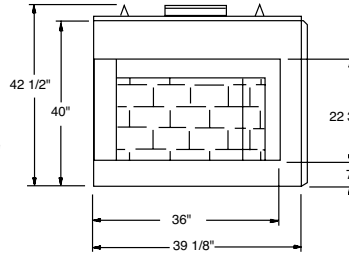

SIDE

Uses IHP 8" ID/12-3/8" OD wood burning chimney pipe

TOP

CORNER FIREPLACE

FRONT

HEARTH DIMENSIONS

SIDE

BACK SIDE