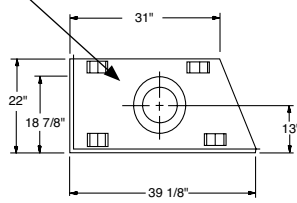

ADDITIONAL ACCESSORIES

A. Outside air kit

B. Fan (WCT louvered model only)

FRAMING SPECIFICATIONS

TOP

WRT35ST 8" IDx12-3/8" OD, WRT40ST 12" IDx15-3/8" OD wood burning chimney pipe

SEE THROUGH FIREPLACE

FRONT

SIDE

Uses IHP 8" ID/12-3/8" OD wood burning chimney pipe

TOP

CORNER FIREPLACE

FRONT

HEARTH DIMENSIONS

SIDE

BACK SIDE