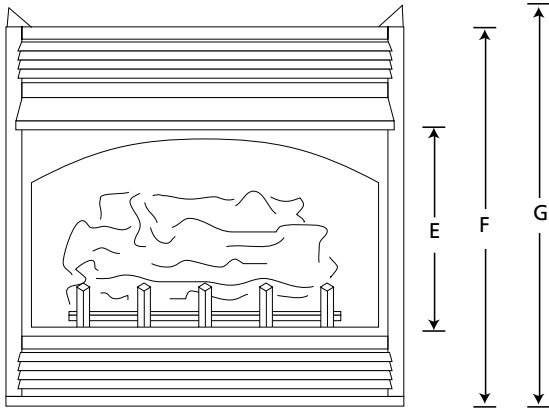

APPLIANCE SPECIFICATIONS

	26"
A	25-7/8"
B	26-3/4"
C	26-3/4"
D	9-1/2"
E	12-1/2"
F	26"
G	26"

IMPORTANT NOTES:

As with any heating appliance, fireplace or stove, this appliance is extremely hot during operation. Read and understand all operating instructions before using this appliance. For further information, consult your dealer. Local conditions, such as elevation, wind, vent configuration and choice of fuel will affect overall appearance of the fire and heating performance. Performance can also vary with home design and insulation, climate, condition and type of fuel used, appliance location, burn rate, accessories chosen, chimney installation and how the appliance is operated.

DIAGRAMS, ILLUSTRATIONS AND PHOTOGRAPHS ARE NOT TO SCALE—CONSULT INSTALLATION INSTRUCTIONS. PRODUCT DESIGNS, MATERIALS, DIMENSIONS, SPECIFICATIONS, COLORS AND PRICES ARE SUBJECT TO CHANGE OR DISCONTINUANCE WITHOUT NOTICE.