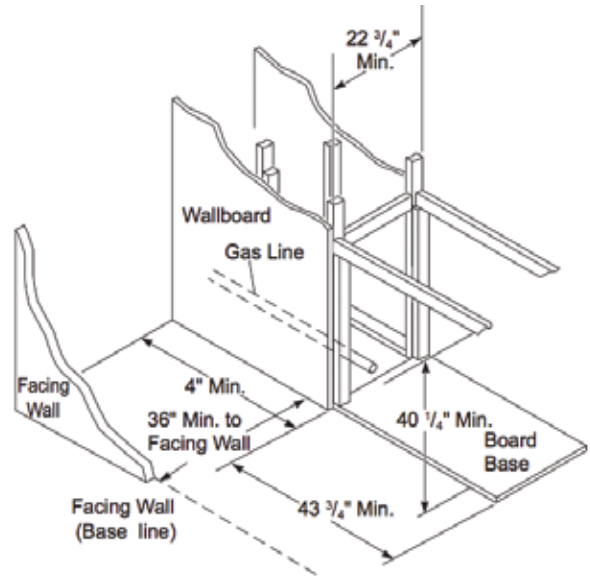

FEATURED VCT43ST with multi-sided log set.

INTERIOR LINER OPTIONS

(Standard)

White Stacked

INTERIOR LINER OPTIONS

(Recommended)

Multi-sided

FLAT WALL FRAMING SPECIFICATIONS

APPLIANCE SPECIFICATIONS

SEE-THRU FIREPLACE

PENINSULA FIREPLACE

IMPORTANT NOTES:

As with any heating appliance, fireplace or stove, this appliance is extremely hot during operation. Read and understand all operating instructions before using this appliance. For further information, consult your dealer. Local conditions, such as elevation, wind, vent configuration and choice of fuel will affect overall appearance of the fire and heating performance. Performance can also vary with home design and insulation, climate, condition and type of fuel used, appliance location, burn rate, accessories chosen, chimney installation and how the appliance is operated.