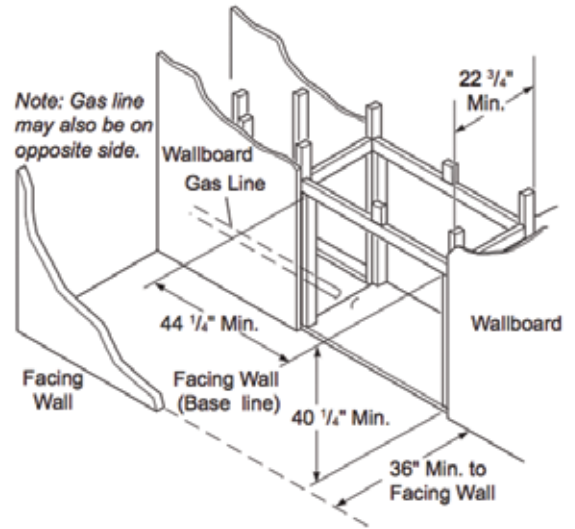

PENINSULA FIREPLACE