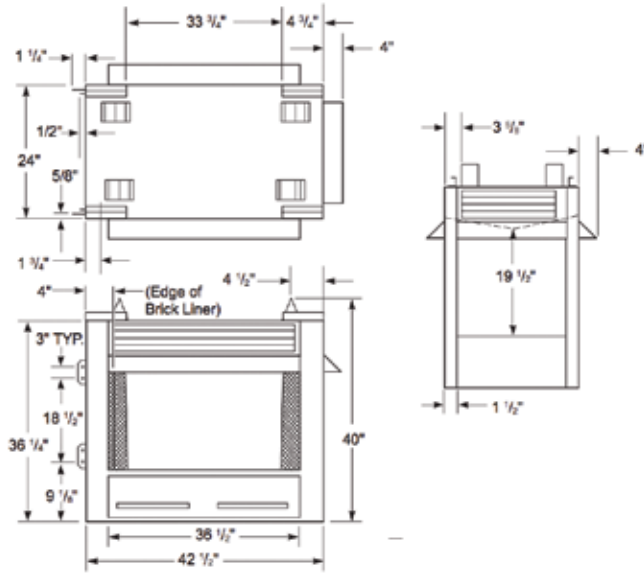

FLAT WALL FRAMING SPECIFICATIONS

APPLIANCE SPECIFICATIONS

SEE-THRU FIREPLACE