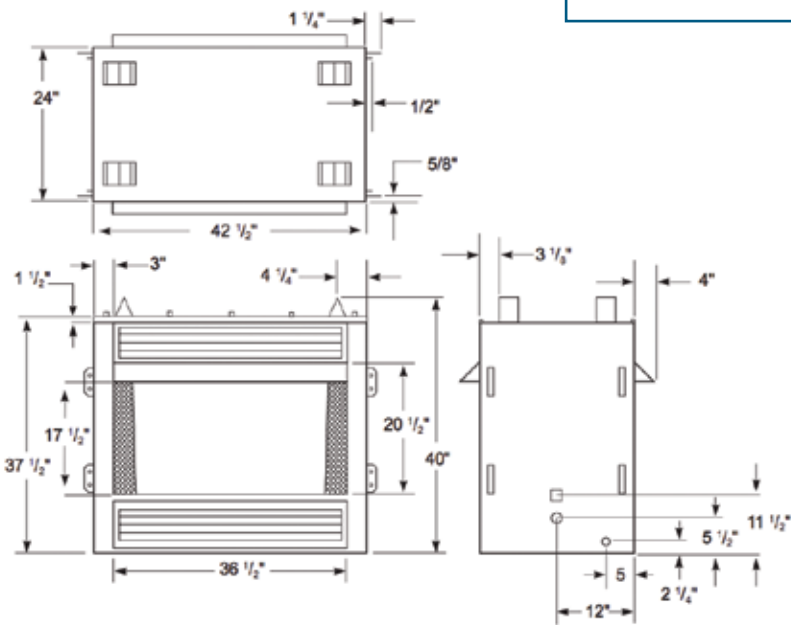

PENINSULA FIREPLACE