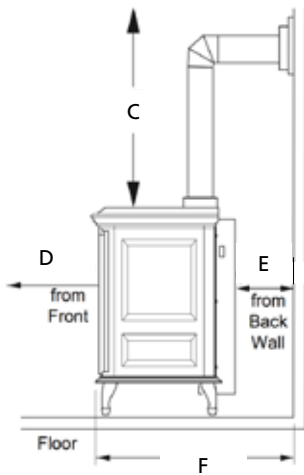

STOVE CLEARANCES

	CIS BV
A	6"
B	4"
C	42"
D	36"
E	4"
F	29"
G	4"
H	4"