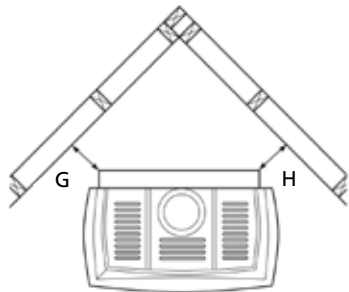

STOVE CLEARANCES

	CIS BV
A	6"
B	4"
C	42"
D	36"
E	4"
F	29"
G	4"
H	4"