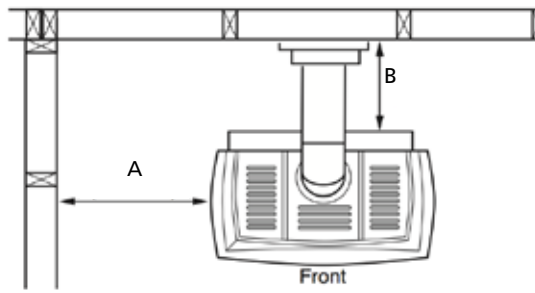

STOVE CLEARANCES

	CIS BV
A	6"
B	4"
C	42"
D	36"
E	4"
F	29"
G	4"
H	4"