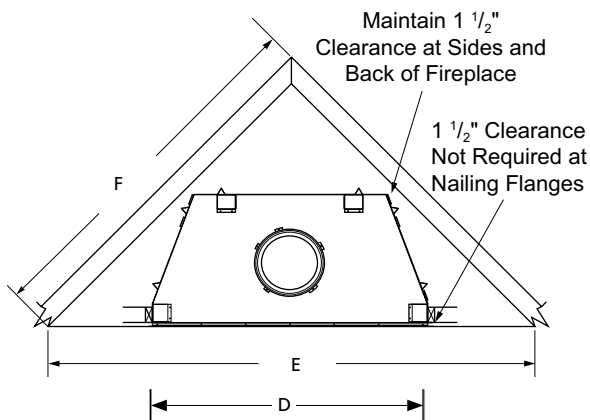

(Optional)

Bi-fold tempered glass doors are expertly crafted and finished in three options.

Pewter

Oiled Bronze

Ebony

FLAT WALL FRAMING SPECIFICATIONS

	WRE6036	WRE6042	WRE6050
A	67-1/8"	67-1/8"	67-1/8"
B	45-1/4"	51-1/4"	59"
C	28-1/4"	30-1/8"	30-1/8"

CORNER FRAMING SPECIFICATIONS

	WRE6036	WRT6042	WRT6050
D	45-1/4"	51-1/4"	59-1/4"
E	86-1/2"	92"	100"
F	61"	65"	71"

APPLIANCE SPECIFICATIONS

	WRE6036	WRE6042	WRE6050
G	36"	42"	50"
H	45-1/8"	51-1/8"	59-1/8"
I	29"	30-1/2"	38-1/2"
J	26-5/8"	29"	29"
K	30"	30"	30"
L	49"	49"	49"
M	67"	67"	67"
N	10-1/2"	10-1/2"	10-1/2"
O	9-1/2"	9-1/2"	9-1/2"
P	3-1/2"	3-1/2"	3-1/2"
Q	7-1/4"	8-1/2"	8-1/2"
R	11"	13"	13"
S	15-1/4"	17"	17"