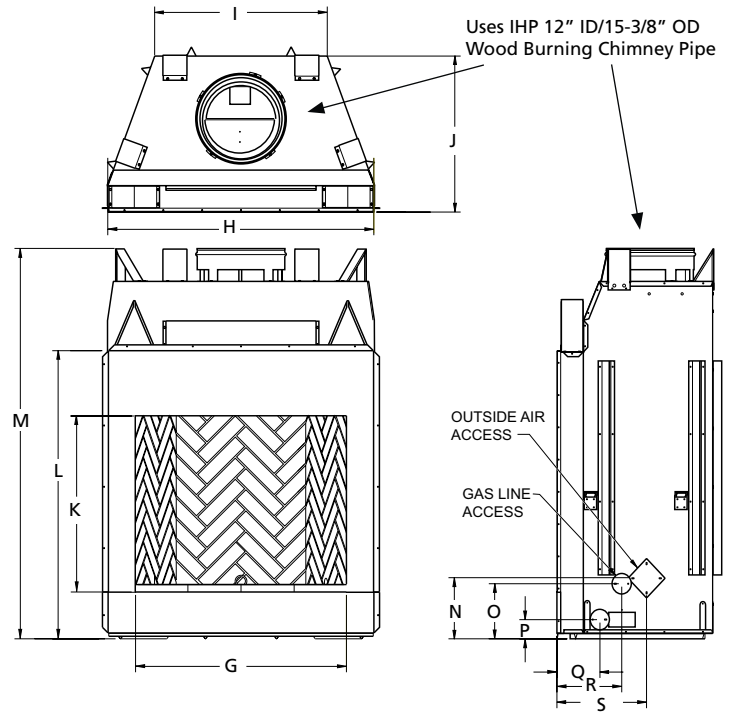

(Optional)

Bi-fold tempered glass doors are expertly crafted and finished in three options.

Pewter

Oiled Bronze

Ebony

FLAT WALL FRAMING SPECIFICATIONS

	WRE6036	WRE6042	WRE6050
A	67-1/8"	67-1/8"	67-1/8"
B	45-1/4"	51-1/4"	59"
C	28-1/4"	30-1/8"	30-1/8"

CORNER FRAMING SPECIFICATIONS

	WRE6036	WRT6042	WRT6050
D	45-1/4"	51-1/4"	59-1/4"
E	86-1/2"	92"	100"
F	61"	65"	71"

APPLIANCE SPECIFICATIONS

	WRE6036	WRE6042	WRE6050
G	36"	42"	50"
H	45-1/8"	51-1/8"	59-1/8"
I	29"	30-1/2"	38-1/2"
J	26-5/8"	29"	29"
K	30"	30"	30"
L	49"	49"	49"
M	67"	67"	67"
N	10-1/2"	10-1/2"	10-1/2"
O	9-1/2"	9-1/2"	9-1/2"
P	3-1/2"	3-1/2"	3-1/2"
Q	7-1/4"	8-1/2"	8-1/2"
R	11"	13"	13"
S	15-1/4"	17"	17"