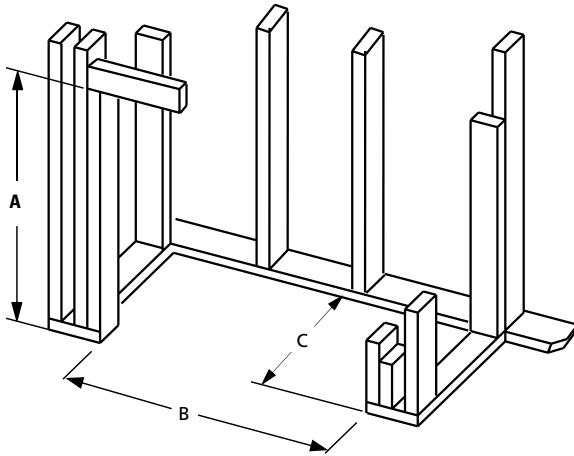

(Optional)

Bi-fold tempered glass doors are expertly crafted and finished in three options.

Pewter

Oiled Bronze

Ebony

FLAT WALL FRAMING SPECIFICATIONS

	WRE6036	WRE6042	WRE6050
A	67-1/8"	67-1/8"	67-1/8"
B	45-1/4"	51-1/4"	59"
C	28-1/4"	30-1/8"	30-1/8"

CORNER FRAMING SPECIFICATIONS

	WRE6036	WRT6042	WRT6050
D	45-1/4"	51-1/4"	59-1/4"
E	86-1/2"	92"	100"
F	61"	65"	71"

APPLIANCE SPECIFICATIONS

	WRE6036	WRE6042	WRE6050
G	36"	42"	50"
H	45-1/8"	51-1/8"	59-1/8"
I	29"	30-1/2"	38-1/2"
J	26-5/8"	29"	29"
K	30"	30"	30"
L	49"	49"	49"
M	67"	67"	67"
N	10-1/2"	10-1/2"	10-1/2"
O	9-1/2"	9-1/2"	9-1/2"
P	3-1/2"	3-1/2"	3-1/2"
Q	7-1/4"	8-1/2"	8-1/2"
R	11"	13"	13"
S	15-1/4"	17"	17"