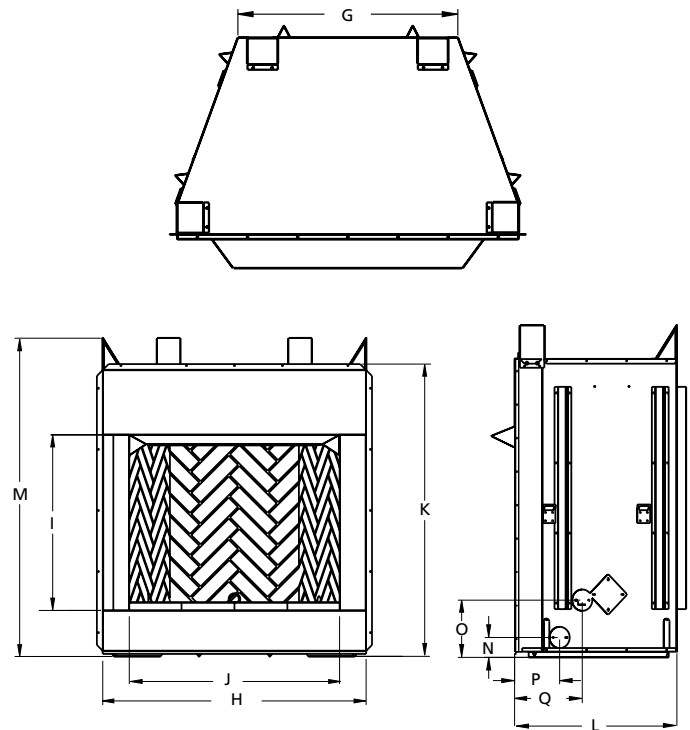

LBGBM

FLAT WALL FRAMING SPECIFICATIONS

	36"	42"	50"
A	54-3/5"	54-3/5"	54-3/5"
B	45-3/8"	51-3/8"	59-3/8"
C	28-1/4"	30-1/8"	30-1/8"

CORNER FRAMING SPECIFICATIONS

	36"	42"	50"
D	61"	65"	71"
E	45-3/8"	51-3/8"	59-3/8"
F	86-1/2"	92"	100"

APPLIANCE SPECIFICATIONS

	36"	42"	50"
G	29"	30-5/16"	38-5/16"
H	45-1/8"	51-1/8"	59-1/8"
I	30"	30"	30"
J	36"	42"	50"
K	49"	49"	49"
L	30"	30"	30"
M	54-1/2"	54-1/2"	54-1/2"
N	3-5/16"	3-5/16"	3-5/16"
O	9-7/16"	9-7/16"	9-7/16"
P	8-3/4"	8-3/4"	8-3/4"
Q	13"	13"	13"