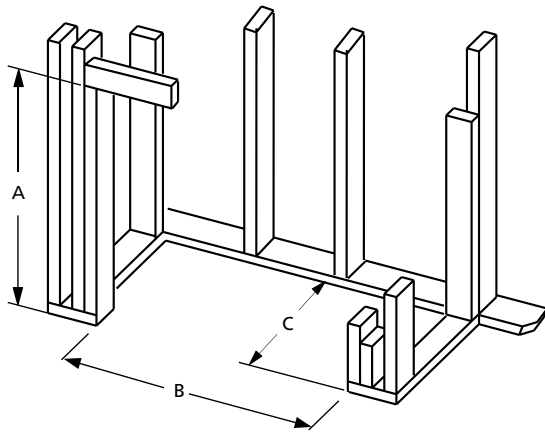

Warm Red Stacked

White Herringbone

White Stacked

LOGS

(Optional)

Choose from a variety of realistic vent-free logs.

LDVGO

LDVCH

LBGBM

FLAT WALL FRAMING SPECIFICATIONS

	36"	42"	50"
A	54-3/5"	54-3/5"	54-3/5"
B	45-3/8"	51-3/8"	59-3/8"
C	28-1/4"	30-1/8"	30-1/8"

CORNER FRAMING SPECIFICATIONS

	36"	42"	50"
D	61"	65"	71"
E	45-3/8"	51-3/8"	59-3/8"
F	86-1/2"	92"	100"