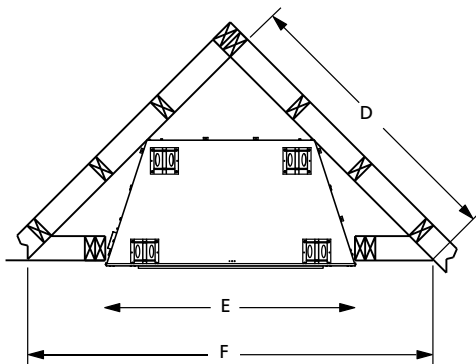

FEATURED VRE4550 with Warm Red Herringbone brick and optional VTDGT log set.

EXCLUSIVE FEATURES

- 🔥 Expansive 30" tall opening on all models
- 🔥 Durable powder-coat finish creates scratch-resistant surfaces and carefree handling
- 🔥 Full length nailing flanges for easier installation
- 🔥 Fully insulated fireplace for trouble free operation in colder climates
- 🔥 Warm Red or White interior refractory panels available in stacked or herringbone design
- 🔥 Outside air ready
- 🔥 Available in 36", 42" and 50" sizes
- 🔥 20 year limited warranty

Warm Red Stacked

White Herringbone

White Stacked

LOGS

(Optional)

Choose from a variety of realistic vent-free logs.

LDVGO

LDVCH

LBGBM

FLAT WALL FRAMING SPECIFICATIONS

	36"	42"	50"
A	54-3/5"	54-3/5"	54-3/5"
B	45-3/8"	51-3/8"	59-3/8"
C	28-1/4"	30-1/8"	30-1/8"

CORNER FRAMING SPECIFICATIONS

	36"	42"	50"
D	61"	65"	71"
E	45-3/8"	51-3/8"	59-3/8"
F	86-1/2"	92"	100"