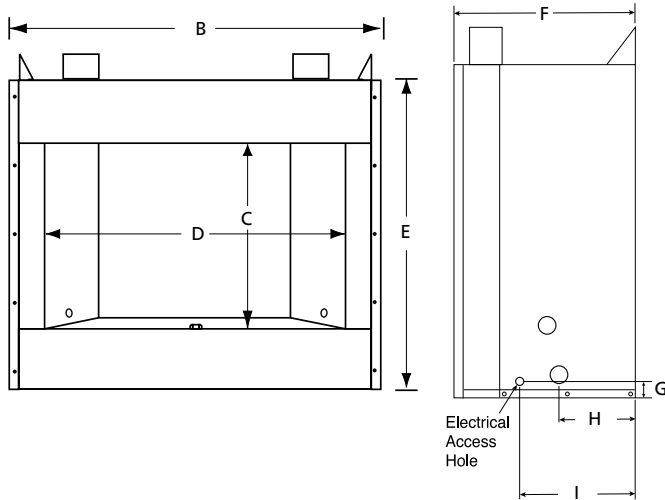

APPLIANCE SPECIFICATIONS

	36"	42"
A	29"	36"
B	43"	50"
C	21"	24"
D	35"	42"
E	37"	41"
F	21"	23"
G	3-1/2"	3-1/2"
H	10-1/2"	10-1/4"
I	14-1/2"	16-1/2"

IMPORTANT NOTES:

As with any heating appliance, fireplace or stove, this appliance is extremely hot during operation. Read and understand all operating instructions before using this appliance. For further information, consult your dealer. Local conditions, such as elevation, wind, vent configuration and choice of fuel will affect overall appearance of the fire and heating performance. Performance can also vary with home design and insulation, climate, condition and type of fuel used, appliance location, burn rate, accessories chosen, chimney installation and how the appliance is operated.