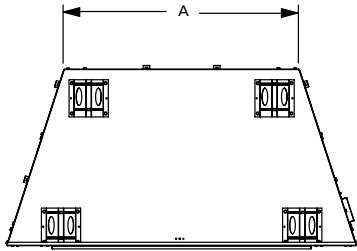

APPLIANCE SPECIFICATIONS

	36"	42"
A	29"	36"
B	43"	50"
C	21"	24"
D	35"	42"
E	37"	41"
F	21"	23"
G	3-1/2"	3-1/2"
H	10-1/2"	10-1/4"
I	14-1/2"	16-1/2"

IMPORTANT NOTES:

As with any heating appliance, fireplace or stove, this appliance is extremely hot during operation. Read and understand all operating instructions before using this appliance. For further information, consult your dealer. Local conditions, such as elevation, wind, vent configuration and choice of fuel will affect overall appearance of the fire and heating performance. Performance can also vary with home design and insulation, climate, condition and type of fuel used, appliance location, burn rate, accessories chosen, chimney installation and how the appliance is operated.