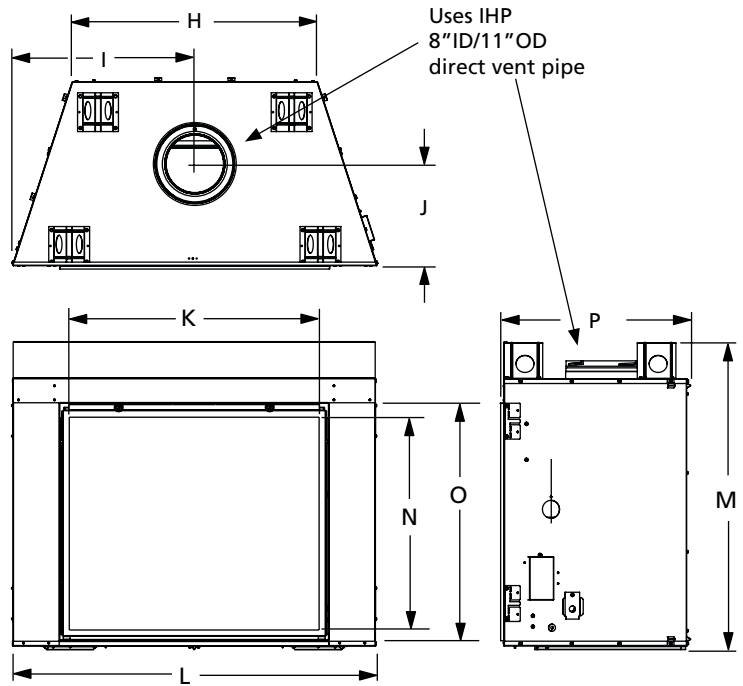

	DRT6340	DRT6345
A	50-3/4"	56-7/8"
B	45"	50"
C	25-1/4"	25-1/4"

CORNER FRAMING SPECIFICATIONS

	DRT6340	DRT6345
D	50-5/8"	56-3/4"
E	83-5/8"	89-7/8"
F	41-7/8"	44-7/8"
G	59-1/8"	63-1/2"

APPLIANCE SPECIFICATIONS