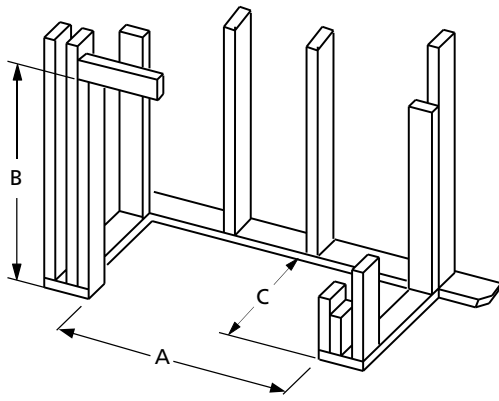

(Optional)

Choose from three free-standing screen styles.

Dual Arch Screen

Classic Screen

Arch Screen

Classic Style

Mission Style

FLAT WALL FRAMING SPECIFICATIONS

	DRT6340	DRT6345
A	50-3/4"	56-7/8"
B	45"	50"
C	25-1/4"	25-1/4"

CORNER FRAMING SPECIFICATIONS

	DRT6340	DRT6345
D	50-5/8"	56-3/4"
E	83-5/8"	89-7/8"
F	41-7/8"	44-7/8"
G	59-1/8"	63-1/2"

APPLIANCE SPECIFICATIONS