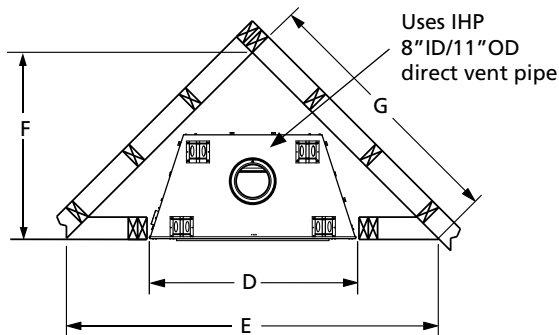

CORNER FRAMING SPECIFICATIONS

	DRC6340	DRC6345
D	50-5/8"	56-3/4"
E	83-5/8"	89-7/8"
F	41-7/8"	44-7/8"
G	59-1/8"	63-1/2"

On the Cover: DRC6340 shown with Black Reflective Porcelain liner and optional Platinum glass media.

IMPORTANT NOTES:

As with any fireplace, this appliance is extremely hot during operation. Read and understand all operating instructions before using this appliance. For further information, consult your dealer.

Local conditions, such as elevation, wind, vent configuration and choice of fuel will affect overall appearance of the fire and heating performance. Performance can also vary with home design and insulation, climate, condition and type of fuel used, appliance location, burn rate, accessories chosen, chimney installation and how the appliance is operated.

Diagrams, illustrations and photographs are not to scale—consult installation instructions. Product designs, materials, dimensions, specifications, colors and prices are subject to change or discontinuance without notice.