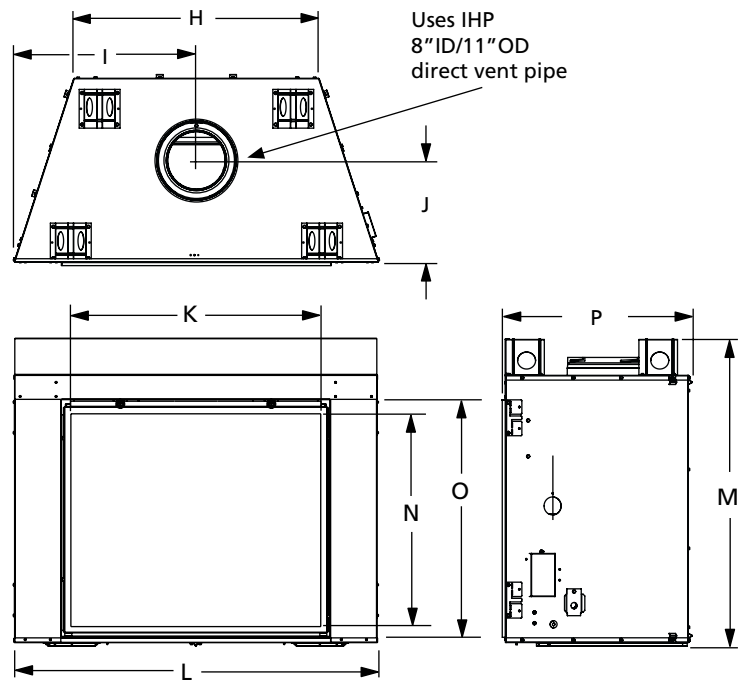

## FLAT WALL FRAMING SPECIFICATIONS

	DRC6340	DRC6345
A	50-3/4"	56-7/8"
B	45"	50"
C	25-1/4"	25-1/4"

## CORNER FRAMING SPECIFICATIONS

	DRC6340	DRC6345
D	50-5/8"	56-3/4"
E	83-5/8"	89-7/8"
F	41-7/8"	44-7/8"
G	59-1/8"	63-1/2"

**On the Cover:** DRC6340 shown with Black Reflective Porcelain liner and optional Platinum glass media.

## APPLIANCE SPECIFICATIONS

	DRC6340	DRC6345
H	34"	40-1/8"
I	25-5/16"	28-3/8"
J	14-1/8"	14-1/8"
K	34-3/4"	40-59/64"
L	50-5/8"	56-11/16"
M	45"	50"
N	29-9/32"	34-1/2"
O	33-3/32"	38-3/32"
P	26-15/32"	26-15/32"