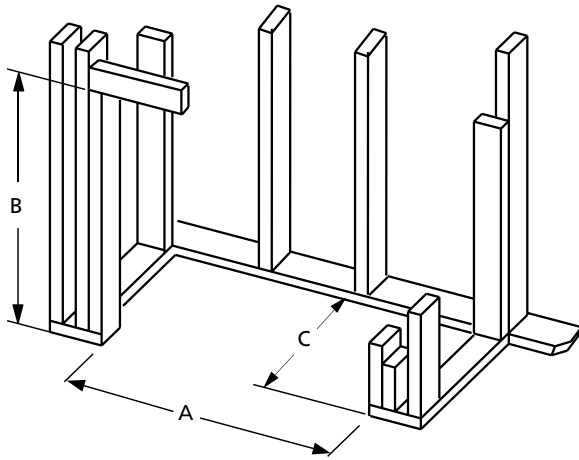

## FLAT WALL FRAMING SPECIFICATIONS

	DRC6340	DRC6345
A	50-3/4"	56-7/8"
B	45"	50"
C	25-1/4"	25-1/4"