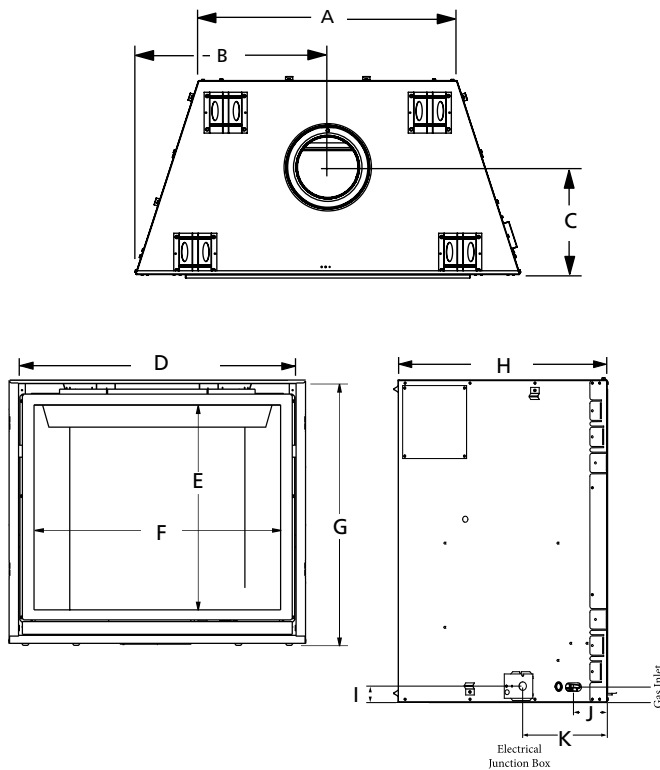

INTERIOR LINER

BLACK INTERIOR

APPLIANCE SPECIFICATIONS

	36"
A	25"
B	18"
C	18"
D	38"
E	19-1/2"
F	36-1/4"
G	36-3/4"
H	15-3/8"
I	2-1/2"
J	8"
K	4-1/2"

IMPORTANT NOTES:

As with any heating appliance, fireplace or stove, this appliance is extremely hot during operation. Read and understand all operating instructions before using this appliance. For further information, consult your dealer.