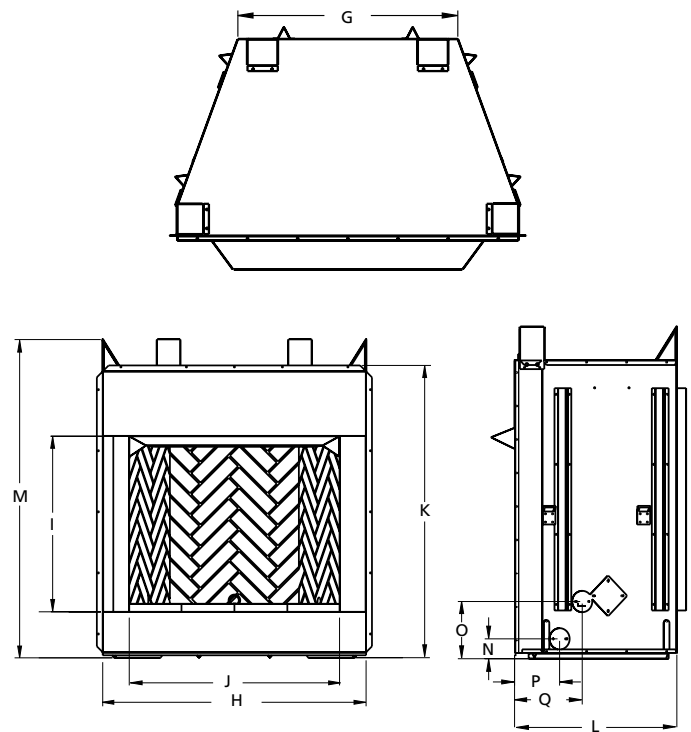

CORNER FRAMING SPECIFICATIONS

	VRE6036	VRE6042	VRE6050
D	61"	65"	71"
E	45-3/8"	51-3/8"	59-3/8"
F	86-1/2"	92"	100"

APPLIANCE SPECIFICATIONS

	VRE6036	VRE6042	VRE6050
G	29"	30-5/16"	38-5/16"
H	45-1/8"	51-1/8"	59"
I	30"	30"	30"
J	36"	42"	50"
K	49"	49"	49"
L	28"	30"	28-1/2"
M	54-1/2"	54-1/2"	54-1/2"
N	3-5/16"	3-5/16"	3-5/16"
O	9-7/16"	9-7/16"	9-7/16"
P	7-3/8"	8-3/4"	8-3/4"
Q	11-1/8"	13"	13"