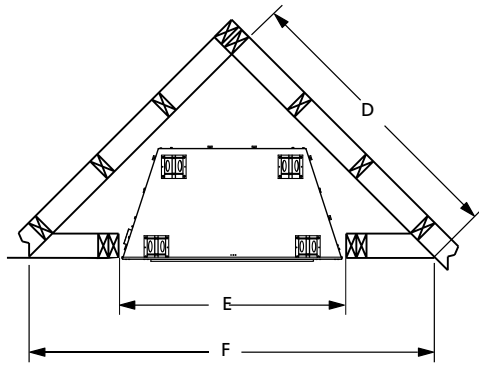

VENT-FREE GAS LOGS

(Optional)

Visit Superiorfireplaces.us.com to see the complete selection of vent-free gas logs that are available to complement this firebox.

FLAT WALL FRAMING SPECIFICATIONS

	VRE6036	VRE6042	VRE6050
A	54-5/8"	54-5/8"	54-5/8"
B	45-3/8"	51-3/8"	59-1/4"
C	28-1/4"	30-1/8"	30-1/8"

CORNER FRAMING SPECIFICATIONS

	VRE6036	VRE6042	VRE6050
D	61"	65"	71"
E	45-3/8"	51-3/8"	59-3/8"
F	86-1/2"	92"	100"

APPLIANCE SPECIFICATIONS

	VRE6036	VRE6042	VRE6050
G	29"	30-5/16"	38-5/16"
H	45-1/8"	51-1/8"	59"
I	30"	30"	30"
J	36"	42"	50"
K	49"	49"	49"
L	28"	30"	28-1/2"
M	54-1/2"	54-1/2"	54-1/2"
N	3-5/16"	3-5/16"	3-5/16"
O	9-7/16"	9-7/16"	9-7/16"
P	7-3/8"	8-3/4"	8-3/4"
Q	11-1/8"	13"	13"