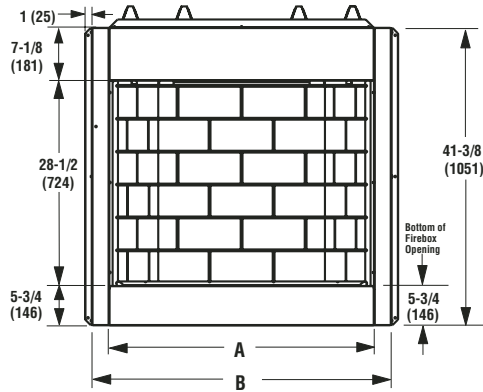

APPLIANCE SPECIFICATIONS