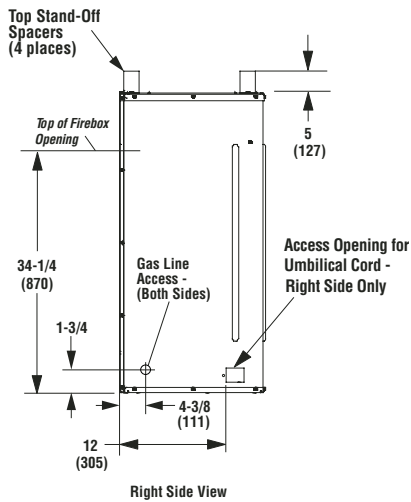

APPLIANCE SPECIFICATIONS