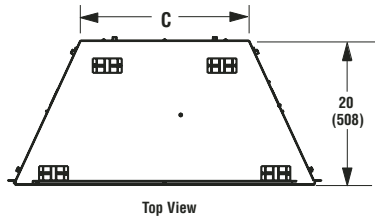

APPLIANCE SPECIFICATIONS