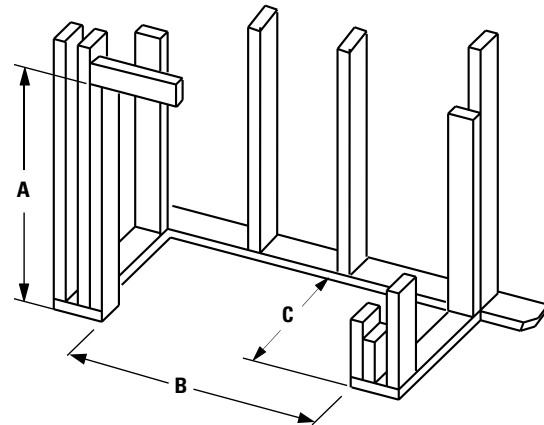

INTERIOR PANEL OPTIONS (REQUIRED)

White Stacked

White Herringbone

Red Herringbone

Red Stacked

VENT-FREE GAS LOGS (OPTIONAL)

LBG Series

LTF Series

FRAMING SPECIFICATIONS

	VRT4032	VRT4036	VRT4042
A	36-3/4"	40-1/2"	44-1/2"
B	35-7/8"	42-1/2"	49-5/8"
C	16-1/4"	20-3/4"	22-5/8"

© 2014 Innovative Hearth Products

785448M 06/14

Visit us online

SuperiorFireplaces.us.com