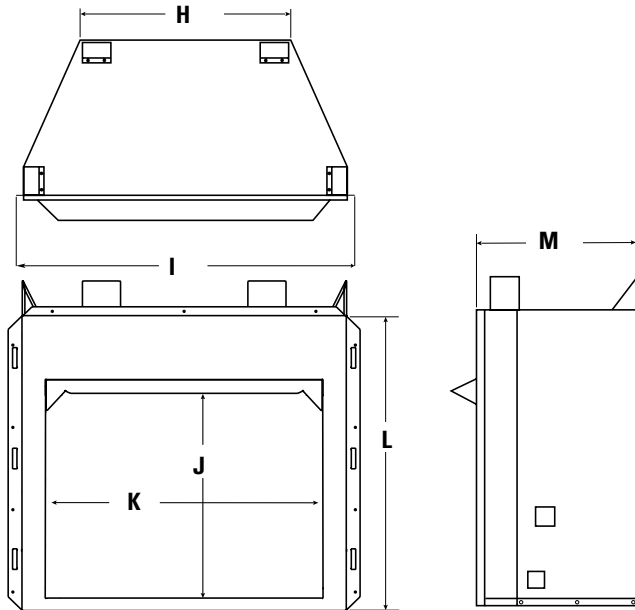

APPLIANCE SPECIFICATIONS

	VRT4032	VRT4036	VRT4042
H	22-7/16"	29-1/8"	36-1/8"
I	34-1/2"	41-1/8"	48-1/4"
J	23-7/8"	26-3/4"	29-5/8"
K	29-1/2"	35"	42"
L	32-1/4"	36-1/8"	40"
M	16-5/8"	21-1/8"	23-1/16"

CORNER FRAMING SPECIFICATIONS

	VRT4032	VRT4036	VRT4042
D	30"	37"	43"
E	42-7/16"	52"	61"
F	35-7/8"	42-1/2"	49-5/8"
G	60"	74"	86"

IMPORTANT NOTES:

As with any fireplace, this appliance is extremely hot during operation. Read and understand all operating instructions before using this appliance. For further information, consult your dealer.