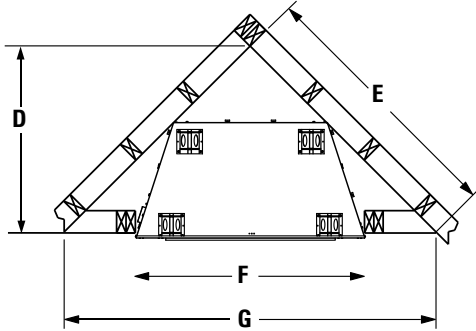

VRT4000 SERIES

 CUSTOM SERIES VENT-FREE GAS FIREBOXES

Our name is our promise.

TRADITIONAL

The traditional masonry design elements include a large viewing area, and a flush-to-the-floor opening to help create the look of a real site-built masonry fireplace.

APPLIANCE SPECIFICATIONS

	VRT4032	VRT4036	VRT4042
H	22-7/16"	29-1/8"	36-1/8"
I	34-1/2"	41-1/8"	48-1/4"
J	23-7/8"	26-3/4"	29-5/8"
K	29-1/2"	35"	42"
L	32-1/4"	36-1/8"	40"
M	16-5/8"	21-1/8"	23-1/16"

CORNER FRAMING SPECIFICATIONS