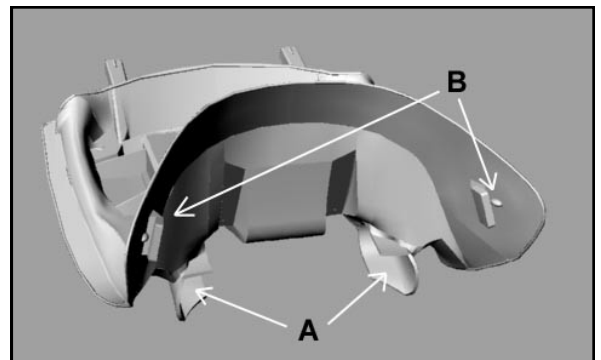

Check to be sure that the front seat is completely forward and the rear square bumpers are properly seated.

**Installation
Rear**

Install the rear seat by guiding the rear square bumper support into its receiver, then push down on the front of the seat to engage and lock the seat.

**BMW R 1150 R (2002-2005)
SARGENT WORLD SPORT PERFORMANCE SEAT
INSTALLATION GUIDE**

**Installation
Front**

Slide the front seat on by guiding receivers "A" on to the rubber supports.

IMPORTANT

Before fully engaging the seat, check alignment of the tank clip receivers "B" and guide them into place.