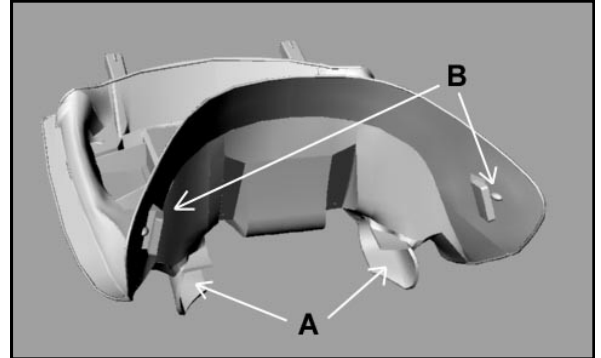

**BMW R 1150 R (2002-2005)
SARGENT WORLD SPORT PERFORMANCE SEAT
INSTALLATION GUIDE**

**Installation
Front**

Slide the front seat on by guiding receivers "A" on to the rubber supports.

IMPORTANT

Before fully engaging the seat, check alignment of the tank clip receivers "B" and guide them into place.

Check to be sure that the front seat is completely forward and the rear square bumpers are properly seated.

**Installation
Rear**

Install the rear seat by guiding the rear square bumper support into its receiver, then push down on the front of the seat to engage and lock the seat.