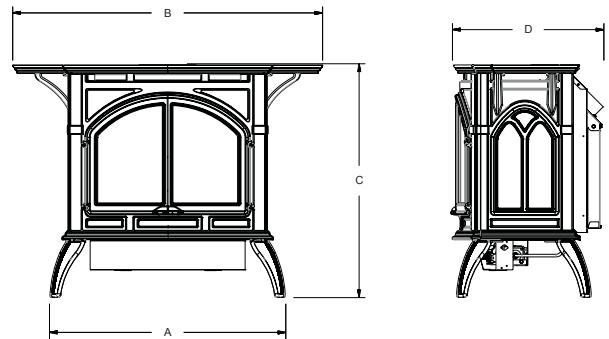

All Empire Cast Iron Stoves ship assembled in one carton, for easier set-up.

Empire Cast Iron Stoves are now available in two sizes – compact (DVP20) and medium (DVP30).

Cast Iron Stove Shelf Kits

(fit compact and medium stoves, includes left and right shelf)

CSK-B	Porcelain Black
CSK-F	Matte Black
CSK-M	Porcelain Mahogany
CSK-S	Porcelain Sand
CSK-W	Matte Pewter

Accessories

CIB-3	Automatic Variable Speed Blower. Fits Medium Cast Iron Stove.
CIB-4	Automatic Variable Speed Blower. Fits Compact Cast Iron Stove.
DVP-20-CCKR	Liner, Porcelain Black, fits DVP-20-CC Stoves
DVP-30-CCKR	Liner, Porcelain Black, fits DVP-30-CC Stoves
DVKHP-45	Direct-Vent Kit for Horizontal Run (See Price List for Vent Kit Details)
DVKVP-45	Direct-Vent Kit for Vertical Run (See Price List for Vent Kit Details)

Control Options

FRBC	Battery Operated Remote Control
FRBTC	Battery Operated Remote Control with Thermostat
FREC	Electric Remote
FWS-1	On/Off Wall Switch
TMV	Wall Thermostat - Reed Switch
TRW	Wall Thermostat - Wireless Remote
RKVN	Converts Manual Variable to Remote Variable (Natural)
RKVP	Converts Manual Variable to Remote Variable (LP)

Model	A	B	C	D
DVP-20-CC	21 1/2	32 3/4	24 1/8	15 3/8
DVP-30-CC	28 1/16	37	27 3/4	17 1/8

Clearance to Combustible Materials

Side Wall	6 in.	Adjacent Corner Wall	4 in.
Back Wall	2 in.	Ceiling	36 in.

Gas Inlet

Type of Gas (State on Order)	Natural or LP
Iron Pipe Size (N.P.T.)	1/2-inch DVP
Ignition System	Standing Pilot/Piezo or Intermittent Pilot

Warranty

All vented parts carry a 3-year limited warranty.

Note: Empire Comfort Systems is committed to continuous product improvement; specifications are subject to change without notice.

Flame size, shape and color will vary from photos.

Member of the following industry associations:

This appliance is design-certified to the ANSI standard by:

SINCE 1932

918 Freeburg Ave.

Belleville, IL 62220-2623

E-mail: info@empirecomfort.com

ECS-00915 1/23/15