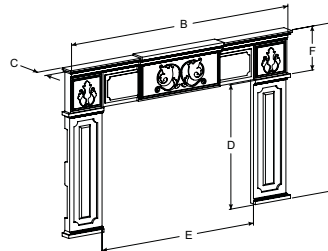

## Insert Surround and Shroud Dimensions

| Model   | Description   | Surround Color | A      | B      | C     | D      | E  | F  | Fits Models  |
|---------|---|----------------|--------|--------|-------|--------|----|----|--|
| S256BL  | 6 x 6-in Metal Surround   | Matte Black    | 25 5/8 | 40     | 1 7/4 | 19 5/8 | 28 | 6  | VFP20IN  |
| S336BL  | 6 x 6-in Metal Surround   | Matte Black    | 28 5/8 | 43     | 1 7/4 | 22 5/8 | 31 | 6  | VFP28IN  |
| S253BL  | 6 x 3-in Metal Surround   | Matte Black    | 25 5/8 | 34     | 1 7/4 | 19 5/8 | 28 | 6  | VFP20IN  |
| S333BL  | 6 x 3-in Metal Surround   | Matte Black    | 28 5/8 | 37     | 1 7/4 | 22 5/8 | 31 | 6  | VFP28IN  |
| SC256BL | 6 x 6-in Cast Iron Surround   | Matte Black    | 26 7/8 | 39 7/8 | 2 1/4 | 19 7/8 | 28 | 7  | VFP20IN  |
| SC336BL | 6 x 6-in Cast Iron Surround   | Matte Black    | 29 7/8 | 42 7/8 | 2 1/4 | 22 7/8 | 31 | 7  | VFP28IN  |
| DF20LBL | 6 x 6-in Metal Surround with Glass and Louver                       | Matte Black    | 25 5/8 | 40     | 1 3/4 | 19 5/8 | 28 | 6  | VFP20IN / VFL20IN  |
| DF28LBL | 6 x 6-in Metal Surround with Glass and Louver                       | Matte Black    | 28 5/8 | 43     | 1 3/4 | 22 6/8 | 31 | 6  | VFP28IN / VFL28IN  |
| SH1BL   | Universal Shroud<br>(Fits behind surround for insert installations) | Matte Black    | 37 7/8 | 48     | 1/2   | 23 7/8 | 36 | 12 | S256BL, S336BL,<br>SC256BL, SC336BL,<br>DF20LBL, DF28LBL |

## VFP Inserts Only

**S(25/33)6BL**  
6 x 6-in Metal Surround

**S(25/33)3BL**  
6 x 3-in Metal Surround

**SC(25/33)6BL**  
6 x 6-in Cast Iron Surround

**SH1BL**  
Universal Shroud  
(for insert installations only  
drawing not to scale)