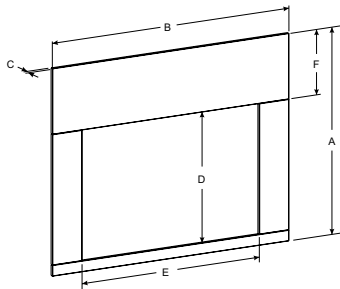

## Insert Surround and Shroud Dimensions

| Model   | Description   | Surround Color | A      | B      | C     | D      | E  | F  | Fits Models  |
|---------|---|----------------|--------|--------|-------|--------|----|----|--|
| S256BL  | 6 x 6-in Metal Surround   | Matte Black    | 25 5/8 | 40     | 1 7/4 | 19 5/8 | 28 | 6  | VFP20IN  |
| S336BL  | 6 x 6-in Metal Surround   | Matte Black    | 28 5/8 | 43     | 1 7/4 | 22 5/8 | 31 | 6  | VFP28IN  |
| S253BL  | 6 x 3-in Metal Surround   | Matte Black    | 25 5/8 | 34     | 1 7/4 | 19 5/8 | 28 | 6  | VFP20IN  |
| S333BL  | 6 x 3-in Metal Surround   | Matte Black    | 28 5/8 | 37     | 1 7/4 | 22 5/8 | 31 | 6  | VFP28IN  |
| SC256BL | 6 x 6-in Cast Iron Surround   | Matte Black    | 26 7/8 | 39 7/8 | 2 1/4 | 19 7/8 | 28 | 7  | VFP20IN  |
| SC336BL | 6 x 6-in Cast Iron Surround   | Matte Black    | 29 7/8 | 42 7/8 | 2 1/4 | 22 7/8 | 31 | 7  | VFP28IN  |
| DF20LBL | 6 x 6-in Metal Surround with Glass and Louver                       | Matte Black    | 25 5/8 | 40     | 1 3/4 | 19 5/8 | 28 | 6  | VFP20IN / VFL20IN  |
| DF28LBL | 6 x 6-in Metal Surround with Glass and Louver                       | Matte Black    | 28 5/8 | 43     | 1 3/4 | 22 6/8 | 31 | 6  | VFP28IN / VFL28IN  |
| SH1BL   | Universal Shroud<br>(Fits behind surround for insert installations) | Matte Black    | 37 7/8 | 48     | 1/2   | 23 7/8 | 36 | 12 | S256BL, S336BL,<br>SC256BL, SC336BL,<br>DF20LBL, DF28LBL |

## VFP Inserts Only

**S(25/33)6BL**  
6 x 6-in Metal Surround

**S(25/33)3BL**  
6 x 3-in Metal Surround

**SC(25/33)6BL**  
6 x 6-in Cast Iron Surround

**SH1BL**  
Universal Shroud  
(for insert installations only  
drawing not to scale)