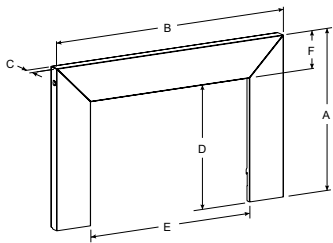

## Insert Surround and Shroud Dimensions

| Model   | Description   | Surround Color | A      | B      | C     | D      | E  | F  | Fits Models  |
|---------|---|----------------|--------|--------|-------|--------|----|----|--|
| S256BL  | 6 x 6-in Metal Surround   | Matte Black    | 25 5/8 | 40     | 1 7/4 | 19 5/8 | 28 | 6  | VFP20IN  |
| S336BL  | 6 x 6-in Metal Surround   | Matte Black    | 28 5/8 | 43     | 1 7/4 | 22 5/8 | 31 | 6  | VFP28IN  |
| S253BL  | 6 x 3-in Metal Surround   | Matte Black    | 25 5/8 | 34     | 1 7/4 | 19 5/8 | 28 | 6  | VFP20IN  |
| S333BL  | 6 x 3-in Metal Surround   | Matte Black    | 28 5/8 | 37     | 1 7/4 | 22 5/8 | 31 | 6  | VFP28IN  |
| SC256BL | 6 x 6-in Cast Iron Surround   | Matte Black    | 26 7/8 | 39 7/8 | 2 1/4 | 19 7/8 | 28 | 7  | VFP20IN  |
| SC336BL | 6 x 6-in Cast Iron Surround   | Matte Black    | 29 7/8 | 42 7/8 | 2 1/4 | 22 7/8 | 31 | 7  | VFP28IN  |
| DF20LBL | 6 x 6-in Metal Surround with Glass and Louver                       | Matte Black    | 25 5/8 | 40     | 1 3/4 | 19 5/8 | 28 | 6  | VFP20IN / VFL20IN  |
| DF28LBL | 6 x 6-in Metal Surround with Glass and Louver                       | Matte Black    | 28 5/8 | 43     | 1 3/4 | 22 6/8 | 31 | 6  | VFP28IN / VFL28IN  |
| SH1BL   | Universal Shroud<br>(Fits behind surround for insert installations) | Matte Black    | 37 7/8 | 48     | 1/2   | 23 7/8 | 36 | 12 | S256BL, S336BL,<br>SC256BL, SC336BL,<br>DF20LBL, DF28LBL |

## VFP Inserts Only

**S(25/33)6BL**  
6 x 6-in Metal Surround

**S(25/33)3BL**  
6 x 3-in Metal Surround

**SC(25/33)6BL**  
6 x 6-in Cast Iron Surround

**SH1BL**  
Universal Shroud  
(for insert installations only  
drawing not to scale)