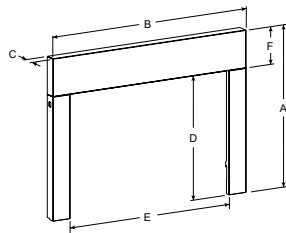

## Insert Surround and Shroud Dimensions

| Model   | Description   | Surround Color | A      | B      | C     | D      | E  | F  | Fits Models  |
|---------|---|----------------|--------|--------|-------|--------|----|----|--|
| S256BL  | 6 x 6-in Metal Surround   | Matte Black    | 25 5/8 | 40     | 1 7/4 | 19 5/8 | 28 | 6  | VFP20IN  |
| S336BL  | 6 x 6-in Metal Surround   | Matte Black    | 28 5/8 | 43     | 1 7/4 | 22 5/8 | 31 | 6  | VFP28IN  |
| S253BL  | 6 x 3-in Metal Surround   | Matte Black    | 25 5/8 | 34     | 1 7/4 | 19 5/8 | 28 | 6  | VFP20IN  |
| S333BL  | 6 x 3-in Metal Surround   | Matte Black    | 28 5/8 | 37     | 1 7/4 | 22 5/8 | 31 | 6  | VFP28IN  |
| SC256BL | 6 x 6-in Cast Iron Surround   | Matte Black    | 26 7/8 | 39 7/8 | 2 1/4 | 19 7/8 | 28 | 7  | VFP20IN  |
| SC336BL | 6 x 6-in Cast Iron Surround   | Matte Black    | 29 7/8 | 42 7/8 | 2 1/4 | 22 7/8 | 31 | 7  | VFP28IN  |
| DF20LBL | 6 x 6-in Metal Surround with Glass and Louver                       | Matte Black    | 25 5/8 | 40     | 1 3/4 | 19 5/8 | 28 | 6  | VFP20IN / VFL20IN  |
| DF28LBL | 6 x 6-in Metal Surround with Glass and Louver                       | Matte Black    | 28 5/8 | 43     | 1 3/4 | 22 6/8 | 31 | 6  | VFP28IN / VFL28IN  |
| SH1BL   | Universal Shroud<br>(Fits behind surround for insert installations) | Matte Black    | 37 7/8 | 48     | 1/2   | 23 7/8 | 36 | 12 | S256BL, S336BL,<br>SC256BL, SC336BL,<br>DF20LBL, DF28LBL |

## VFP Inserts Only

**S(25/33)6BL**  
6 x 6-in Metal Surround

**S(25/33)3BL**  
6 x 3-in Metal Surround

**SC(25/33)6BL**  
6 x 6-in Cast Iron Surround

**SH1BL**  
Universal Shroud  
(for insert installations only  
drawing not to scale)