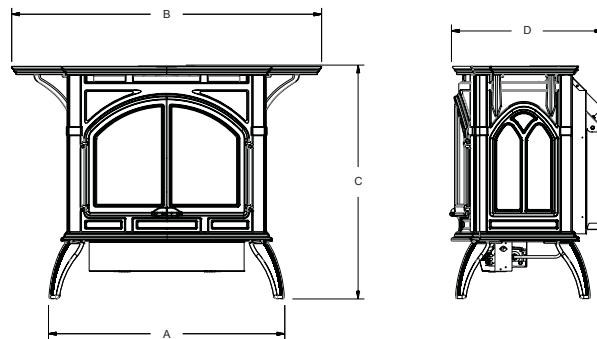

Vent-Free Technology

At 99.9-percent efficient, a vent-free system makes the ultimate supplemental heat source for any home. The clean-burning technology employs oxygen depletion sensor technology to continuously monitor your room air and instantly shut off the gas well before the oxygen drops to an unsafe level. For more information – including reports of the safety and efficiency of vent-free technology – please visit ventfree.org.

Cast Iron Stove Shelf Kits

(fit compact and medium stoves, includes left and right shelf)

CSK-B	Porcelain Black
CSK-F	Matte Black
CSK-M	Porcelain Mahogany
CSK-S	Porcelain Sand
CSK-W	Matte Pewter

Accessories

CIB-3	Automatic, Variable Speed Blower. Fits Medium Cast Iron Stove.
CIB-4	Automatic, Variable Speed Blower. Fits Compact Cast Iron Stove.

Control Options

FRBC	Battery Operated Remote Control
FRBTC	Battery Operated Remote Control with Thermostat
FREC	Electric Remote
FWS-1	On/Off Wall Switch
TMV	Wall Thermostat - Reed Switch
TRW	Wall Thermostat - Wireless Remote
RKVN	Converts Manual Variable to Remote Variable (Natural)
RKVP	Converts Manual Variable to Remote Variable (LP)

Model	A	B	C	D
VFD-20-CC	21 1/2	32 3/4	24 1/8	15 3/8
VFD-30-CC	28 1/16	37	27 3/4	17 1/8

Clearance to Combustible Materials

Side Wall	6 in.	Adjacent Corner Wall	4 in.
Back Wall	2 in.	Ceiling	36 in.

Gas Inlet

Type of Gas (State on Order) Natural or LP
Iron Pipe Size (N.P.T.) 3/8-inch
Ignition System Millivolt (Standing Pilot/Piezo) or Intermittent Pilot

Warranty

All vent-free parts carry a 5-year limited labor warranty.
Note: Empire Comfort Systems is committed to continuous product improvement; specifications are subject to change without notice. Flame size, shape and color will vary from photos.

Member of the following industry associations: