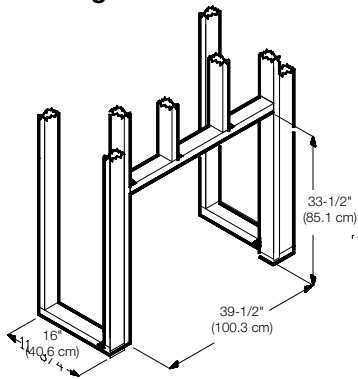

Framing Dimensions

32-3/4"
83.3 cm

15-1/4"
38.9 cm

120 V / 1,440 W / 4,915 BTU
208 V / 2,100 W / 7,170 BTU
240 V / 2,700 W / 9,220 BTU

BF39DXP

Features

- **Flame**
  A blend of technology, artistry and craftsmanship – the patented Dimplex flame technology creates the illusion of a true fire.
- **Inner Glow Logs**
  Patented LED inner glow logs and pulsating ember technology allow the logs and embers to glow in concert with the flames creating the most realistic fireplace experience.
- **Supplemental Heat**
  Includes a powerful fan-forced heater designed to keep the rooms you spend the most time in warm and comfortable. Reduce your central furnace temperature and cut your heating costs!
- **Year-round Enjoyment**
  Enjoy the ambiance of the flame with or without the heater for year-round enjoyment.
- **Economical**
  Economical to operate. Costing only pennies per hour.*
- **Green**
  The green alternative. No harmful particulates or emissions and 100% efficient. Produces 90% less carbon dioxide than an average direct vent gas fireplace.
- **Instant Ambiance**
  Plugs into any standard household outlet.

Model #	Description	Lbs / Kg	UPC	Carton Dimensions (WxHxD)		Cube	
				Inches	cm	ft³	m³
BF39DXP	39" built-in electric firebox	87 / 39.5	781052 045804	17-1/2 x 34-1/2 x 39	44-1/2 x 87-5/8 x 99-1/8	13.6	0.39
Optional Accessories							
BFGLOSS39BLK	Single pane, tamperproof glass door	17.5 / 8	781052 044630	38-1/4 x 24-3/4 x 3-1/4	97-1/4 x 63 x 8-3/8	1.8	0.05
BFSDOOR39BLK	Glass swing doors with black accents	17.0 / 7.7	781052 044609	19 x 3-1/4 x 24	48-1/4 x 8-1/4 x 61	0.9	0.02
BFDOOR39BLKSM	Single pane, bi-fold look glass door kit	18 / 8.2	781052 041257	24-3/4 x 3-1/4 x 38-1/4	62-7/8 x 8-3/8 x 97-1/4	1.8	0.05
BF4TRIM39	4 pc. Black decorative raised profile trim	6 / 2.7	781052 052956	43 x 4-1/4 x 2-1/2	109-1/4 x 10-3/4 x 6-3/8	0.3	0.01
BFRC-KIT	3-stage remote control kit	1.1 / 0.5	781052 040687	6 x 6 x 7	15.2 x 15.2 x 17.8	0.1	0.00
WRCPF-KIT	Wall Switch Remote Control	1.5 / 0.7	781052 056787	6-3/8 x 5-1/2 x 3-1/4	16.2 x 14.1 x 8.1	0.1	0.00
BFPLUGE	Plug Kit	0.6 / 0.3	781052 040748	6-3/4 x 6-1/2 x 6-3/4	17.1 x 16.5 x 17.1	0.2	0.00
TS521W	Wall thermostat - white	0.5 / 0.2	781052 042407	2-3/4 x 4-3/4 x 2	7.2 x 12.3 x 5.0	0.0	0.00

* Based on national average residential electricity rate. Rates vary.

Specifications, finishes and dimensions are subject to change. †Limited warranty. ©2014 Dimplex North America Limited.