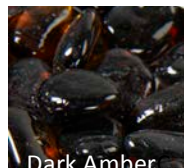

GLASS FIRE MEDIA

Gems:

Amber
CFG-A

Aquamarine
CFG-AM

Onyx
CFG-O

Diamond Clear
CFG-D

Ruby
CFG-R

Small Diamonds:

Clear
CFD-D

Black
CFD-B

Large Diamonds:

Copper
CFLD-C

Clear
CFLD-D

Black
CFLD-B

Stones:

Black
CFS-B

Dark Amber
CFS-DA

Ice:

Clear
CF-I

Crushed Glass:

Copper
GFC-CRUSH-C

Black
GFC-CRUSH-B

Sparkle and Glimmer

Complete your gas fire pit or fireplace with beautiful glass media. Choose from many shapes, sizes, and colors to create a custom look—you can even mix and match!

FEATURES:

- Gems, Diamonds (Large & Small), Ice, Stones, Crushed
- Comes in reusable jar container that is easy to store and display
- Add a beautiful sparkle to your fire pit or fireplace
- Small Diamonds are handcrafted