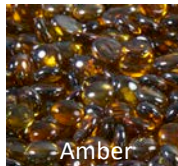

GLASS FIRE MEDIA

Gems:

Amber
CFG-A

Aquamarine
CFG-AM

Onyx
CFG-O

Diamond Clear
CFG-D

Ruby
CFG-R

Small Diamonds:

Clear
CFD-D

Black
CFD-B

Large Diamonds:

Copper
CFLD-C

Clear
CFLD-D

Black
CFLD-B

Stones:

Black
CFS-B

Dark Amber
CFS-DA

Ice:

Clear
CF-I

Crushed Glass:

Copper
GFC-CRUSH-C

Black
GFC-CRUSH-B

Sparkle and Glimmer

Complete your gas fire pit or fireplace with beautiful glass media. Choose from many shapes, sizes, and colors to create a custom look—you can even mix and match!

GLASS FIRE MEDIA

Glass Media Options

ITEM	ITEM CODE	RETAIL PRICE	QUANTITY
Crystal Fire Gems- Diamond Clear (Standard with all firepits)	CFG-D	\$39	5 lb. Jar
Crystal Fire Gems- Ruby	CFG-R	\$45	5 lb. Jar
Crystal Fire Gems- Aquamarine	CFG-AM	\$39	5 lb. Jar
Crystal Fire Gems- Amber	CFG-A	\$39	5 lb. Jar
Glass Fire Gems- Onyx	CFG-O	\$39	5 lb. Jar
Crystal Fire Diamonds- Sm Clear	CFD-D	\$79	5 lb. Jar
Crystal Fire Diamonds- Sm Black	CFD-B	\$129	5 lb. Jar
Crystal Fire Diamonds- Lg Clear	CFLD-D	\$69	5 lb. Jar
Crystal Fire Diamonds- Lg Copper	CFLD-C	\$69	5 lb. Jar
Crystal Fire Diamonds- Lg Black	CFLD-B	\$69	5 lb. Jar
Crystal Fire Stones- Black	CFS-B	\$49	5 lb. Jar
Crystal Fire Stones- Dark Amber	CFS-DA	\$49	5 lb. Jar
Crystal Fire Ice	CF-I	\$69	5 lb. Jar
Copper Reflective Crushed Glass	GFC-CRUSH-C	\$59	5 lb. Bag
Black Reflective Crushed Glass	GFC-CRUSH-B	\$59	5 lb. Bag